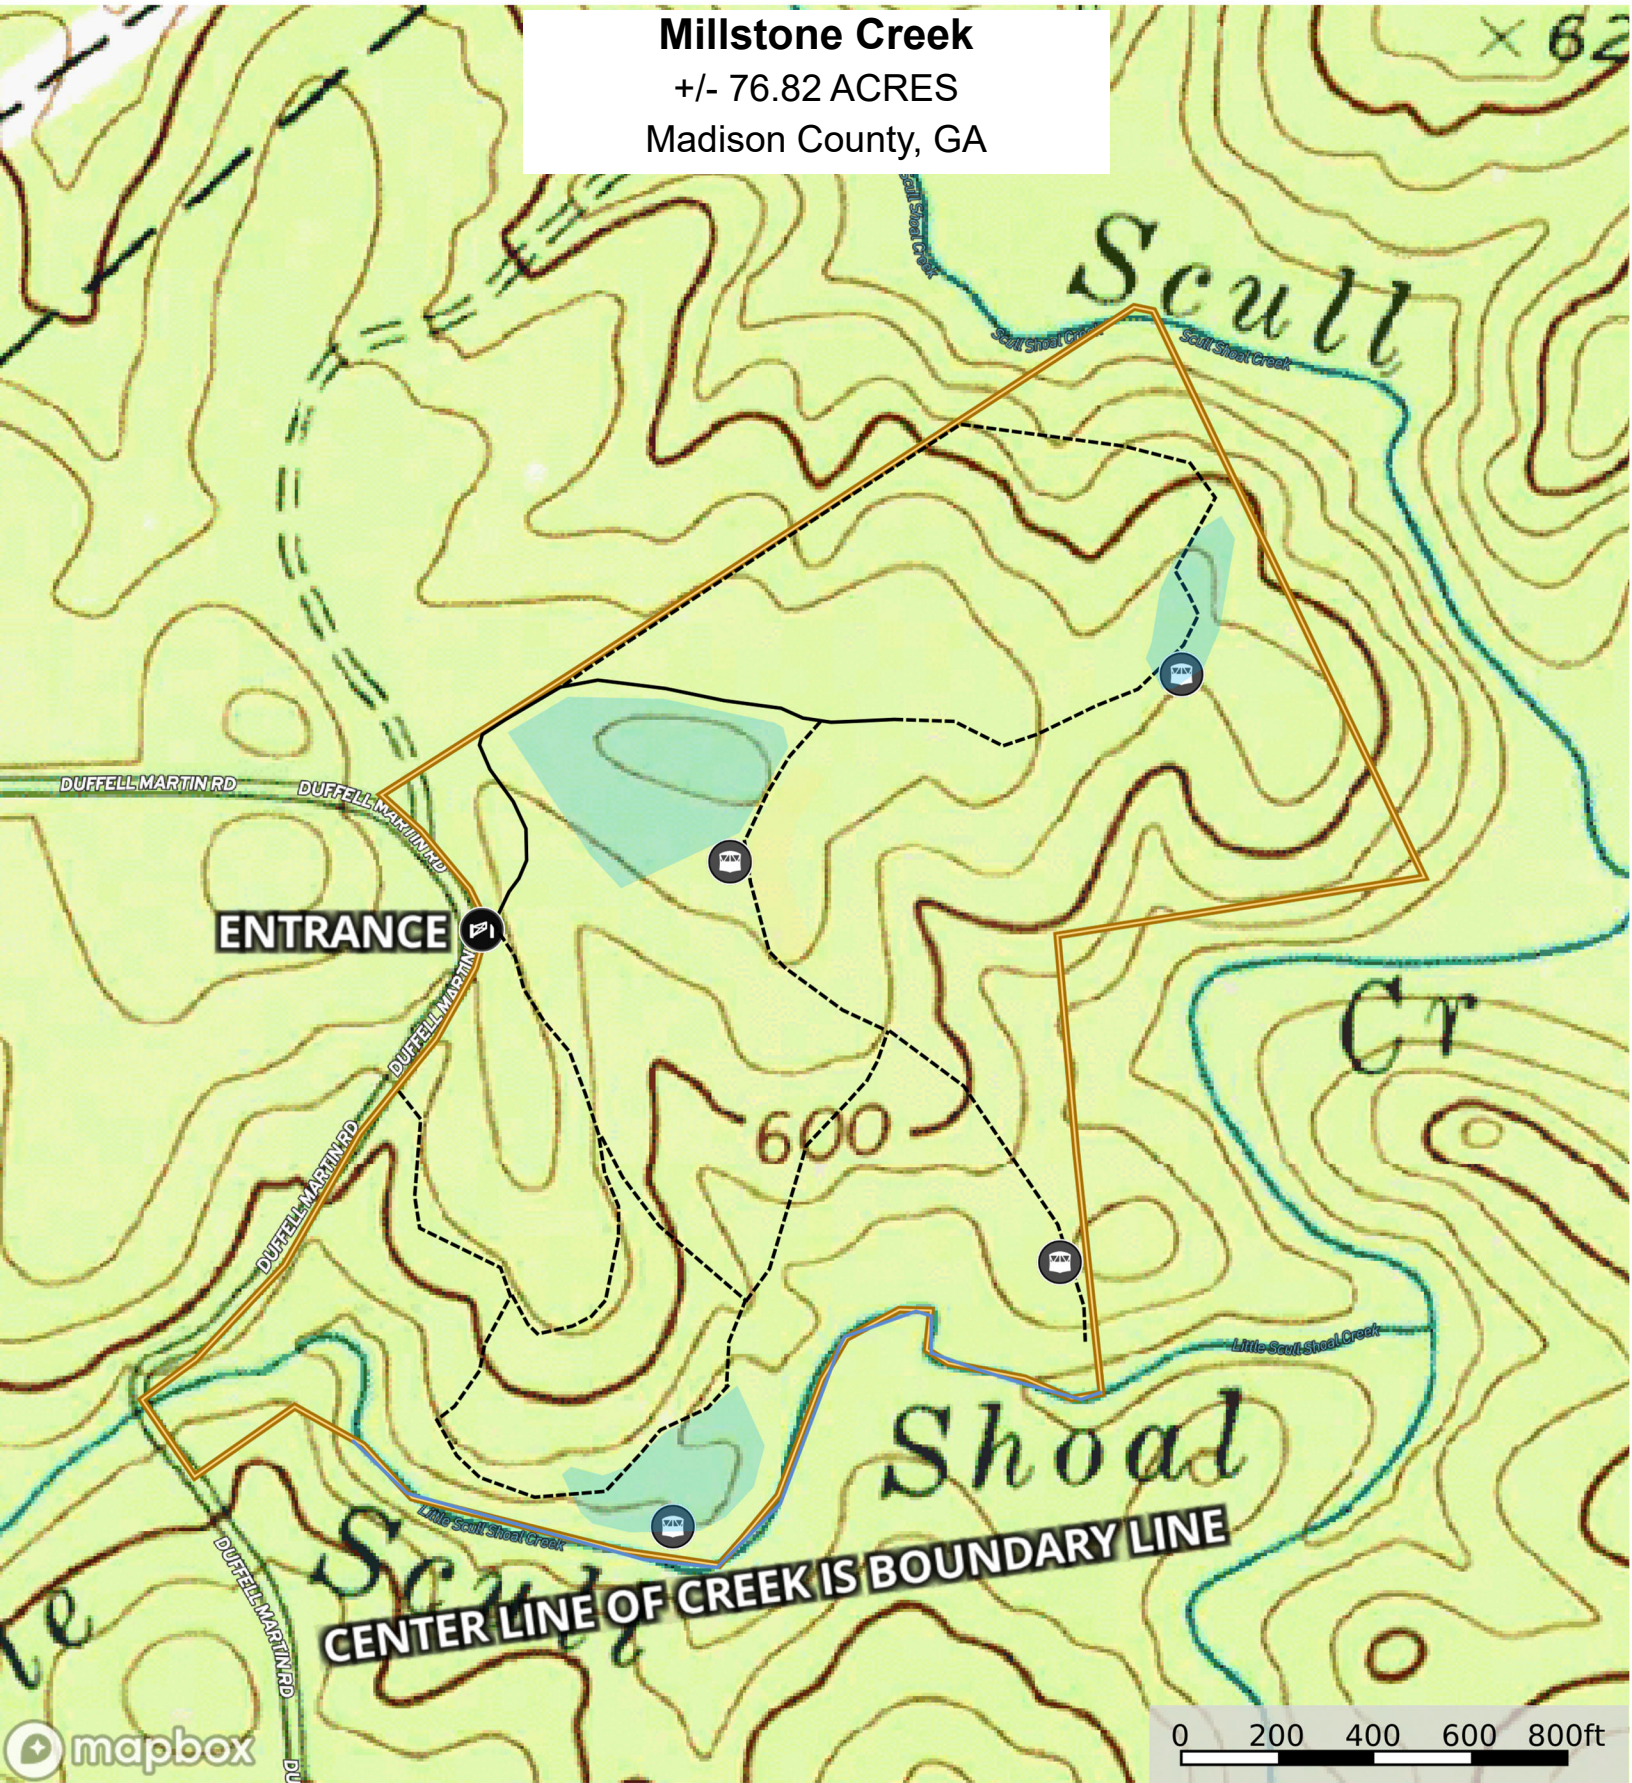

Millstone Creek
+/- 76.82 ACRES
Madison County, GA

Jesse Johnson, Broker
Georgia Registered Forester # 2725
706-614-4855

Opening / Foot Plot  Boundary

This map is for illustrative purposes only and is not a survey. Property boundaries are approximate.