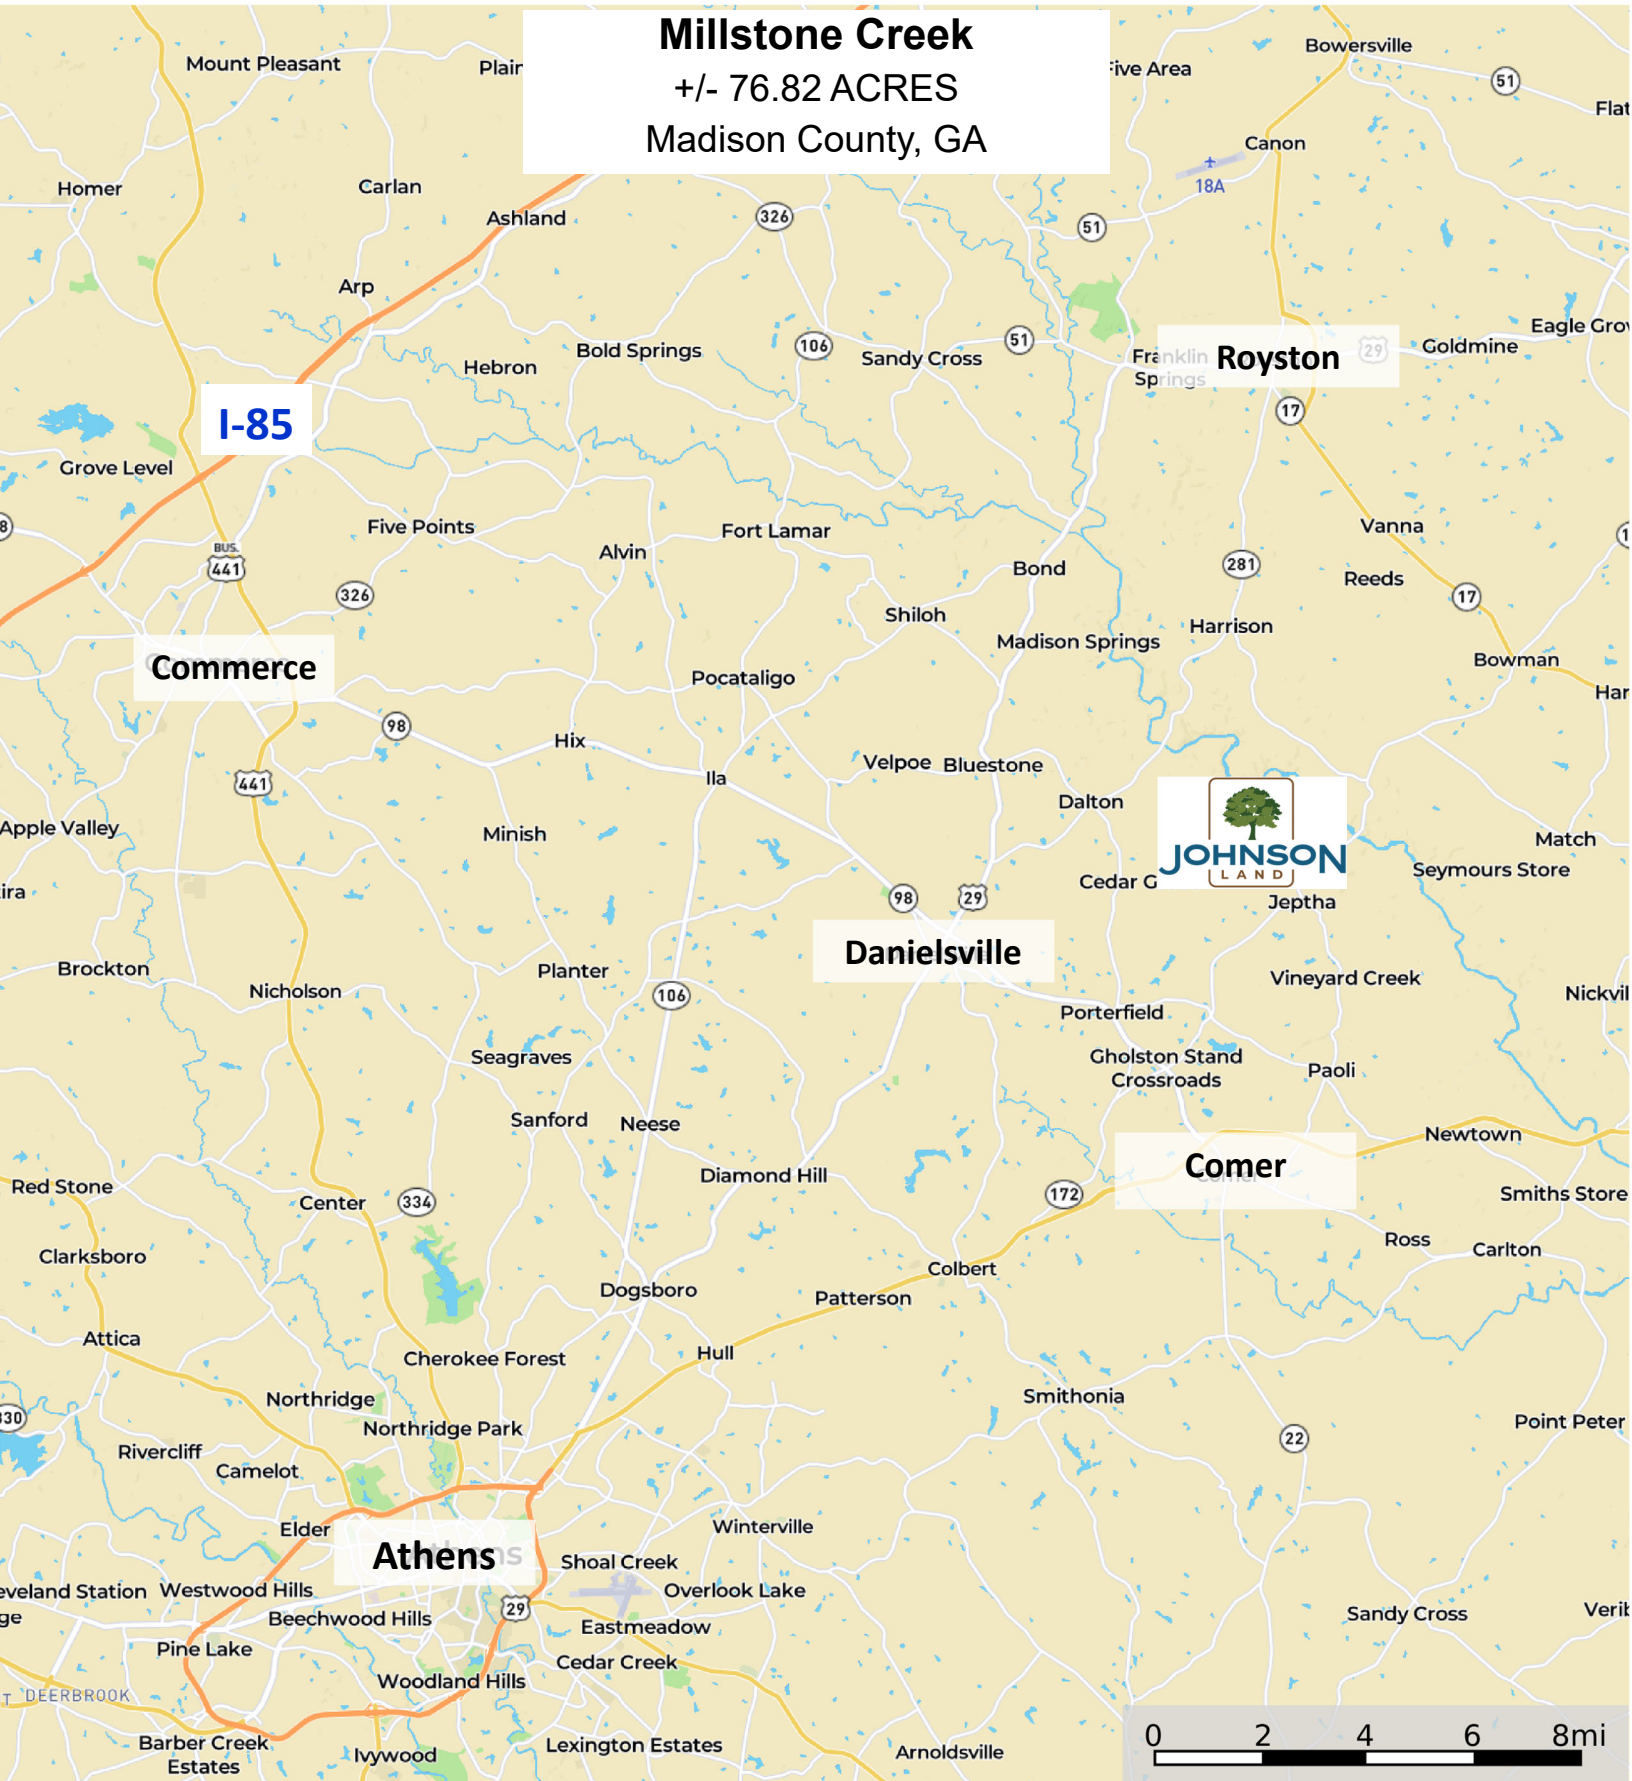

Millstone Creek
+/- 76.82 ACRES
Madison County, GA

Jesse Johnson, Broker
Georgia Registered Forester # 2725
706-614-4855

Opening / Foot Plot  Boundary

This map is for illustrative purposes only and is not a survey. Property boundaries are approximate.