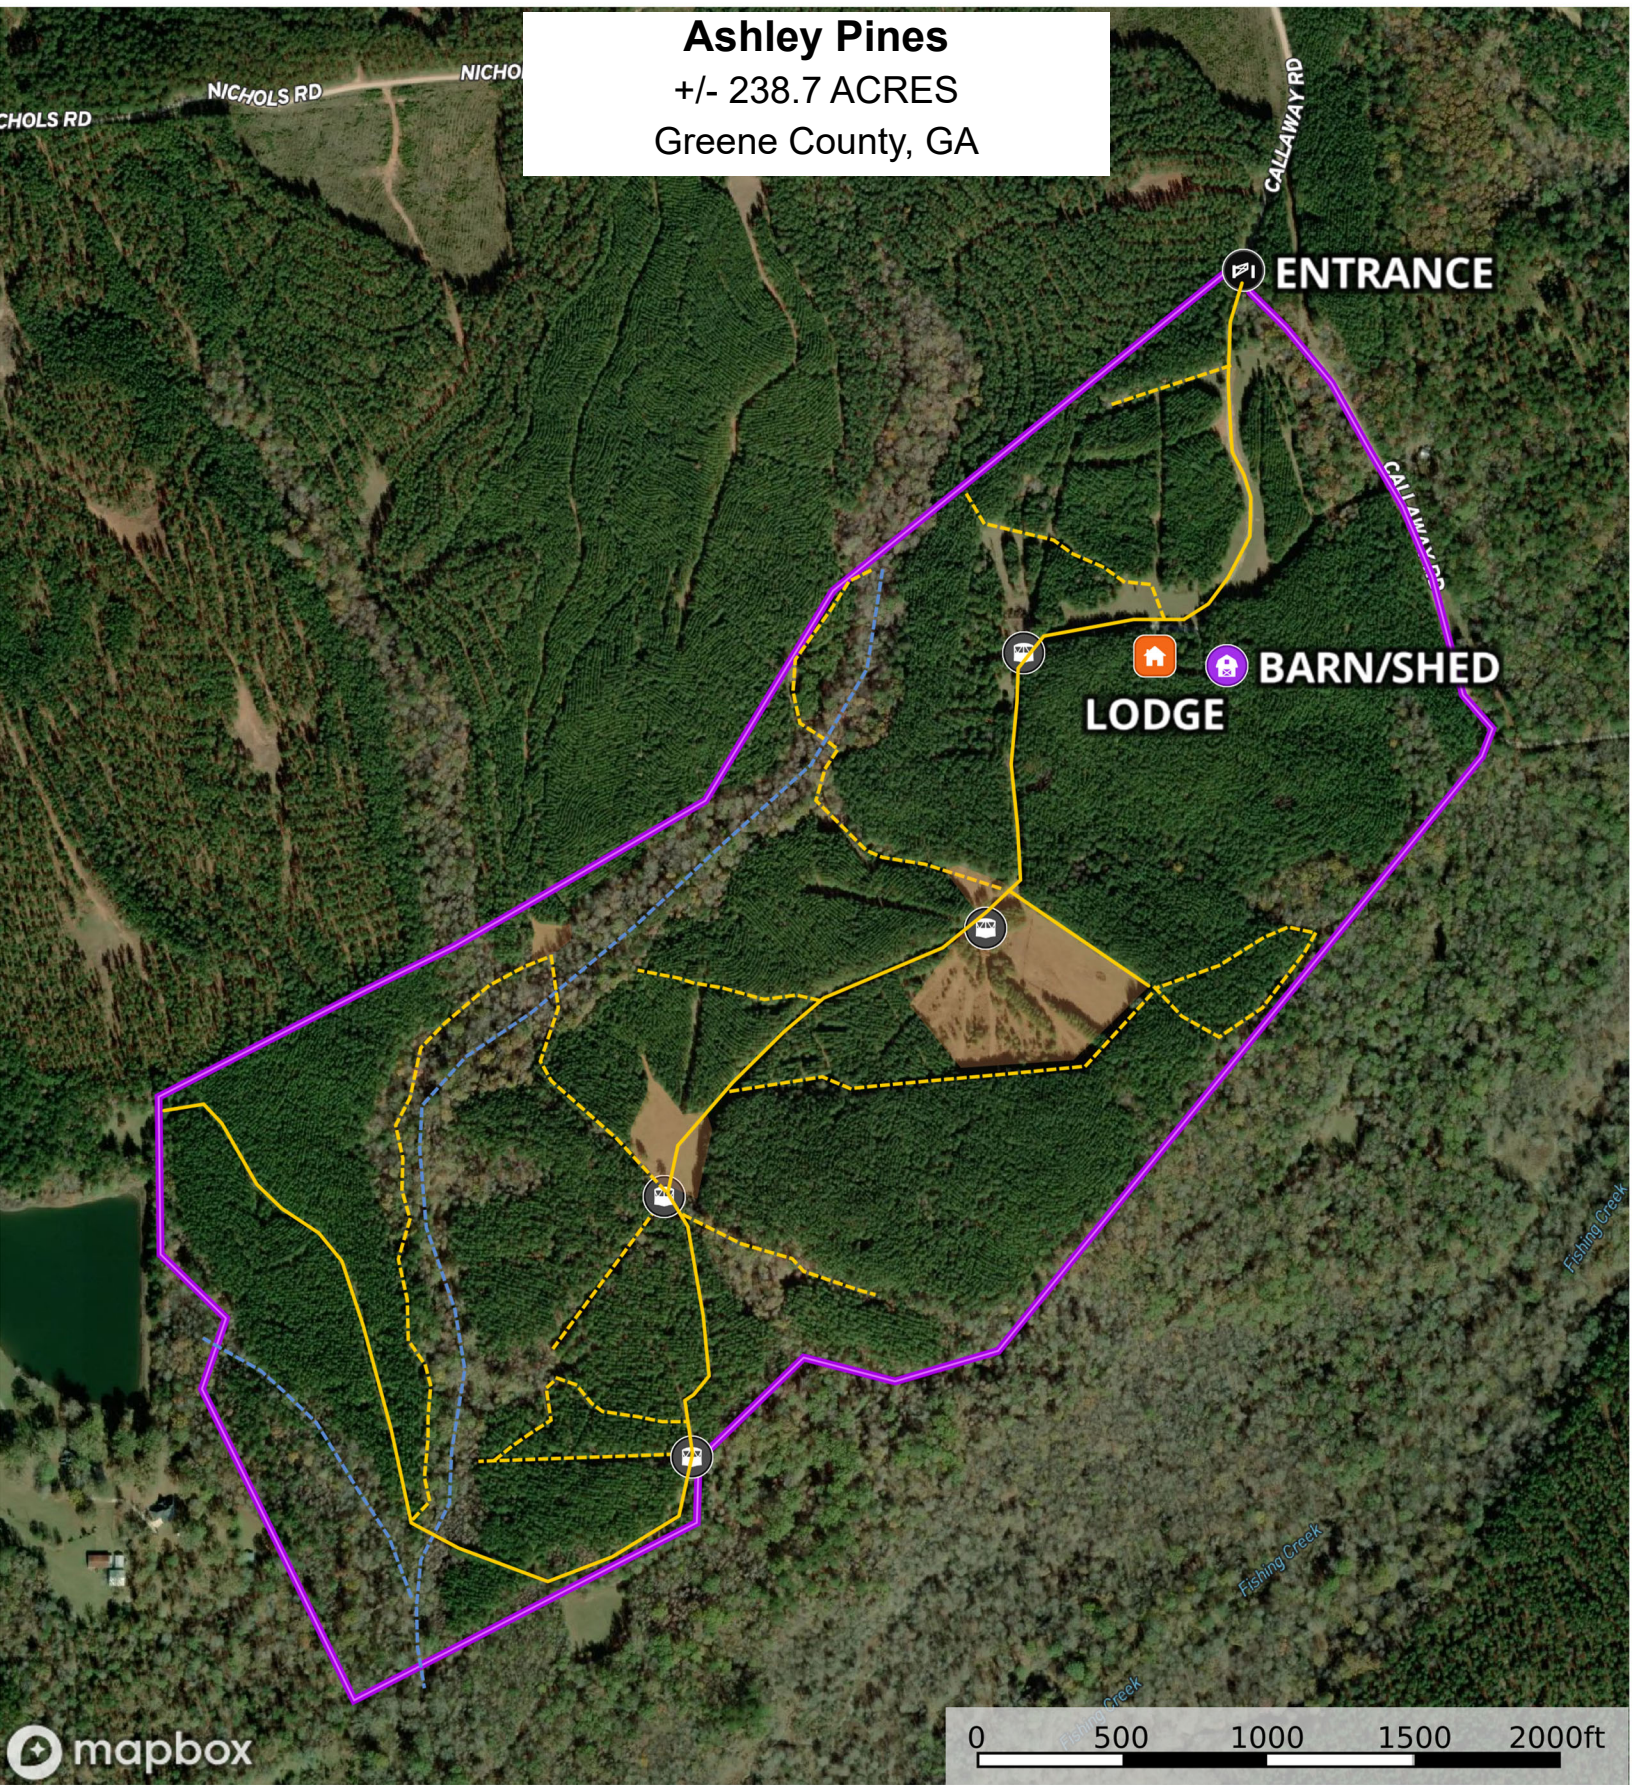

Ashley Pines
+/- 238.7 ACRES
Greene County, GA

Jesse Johnson, Broker
Georgia Registered Forester # 2725
706-614-4855

Primary Road Field Ashley Pines Farm

This map is for illustrative purposes only and is not a survey. Property boundaries are approximate.