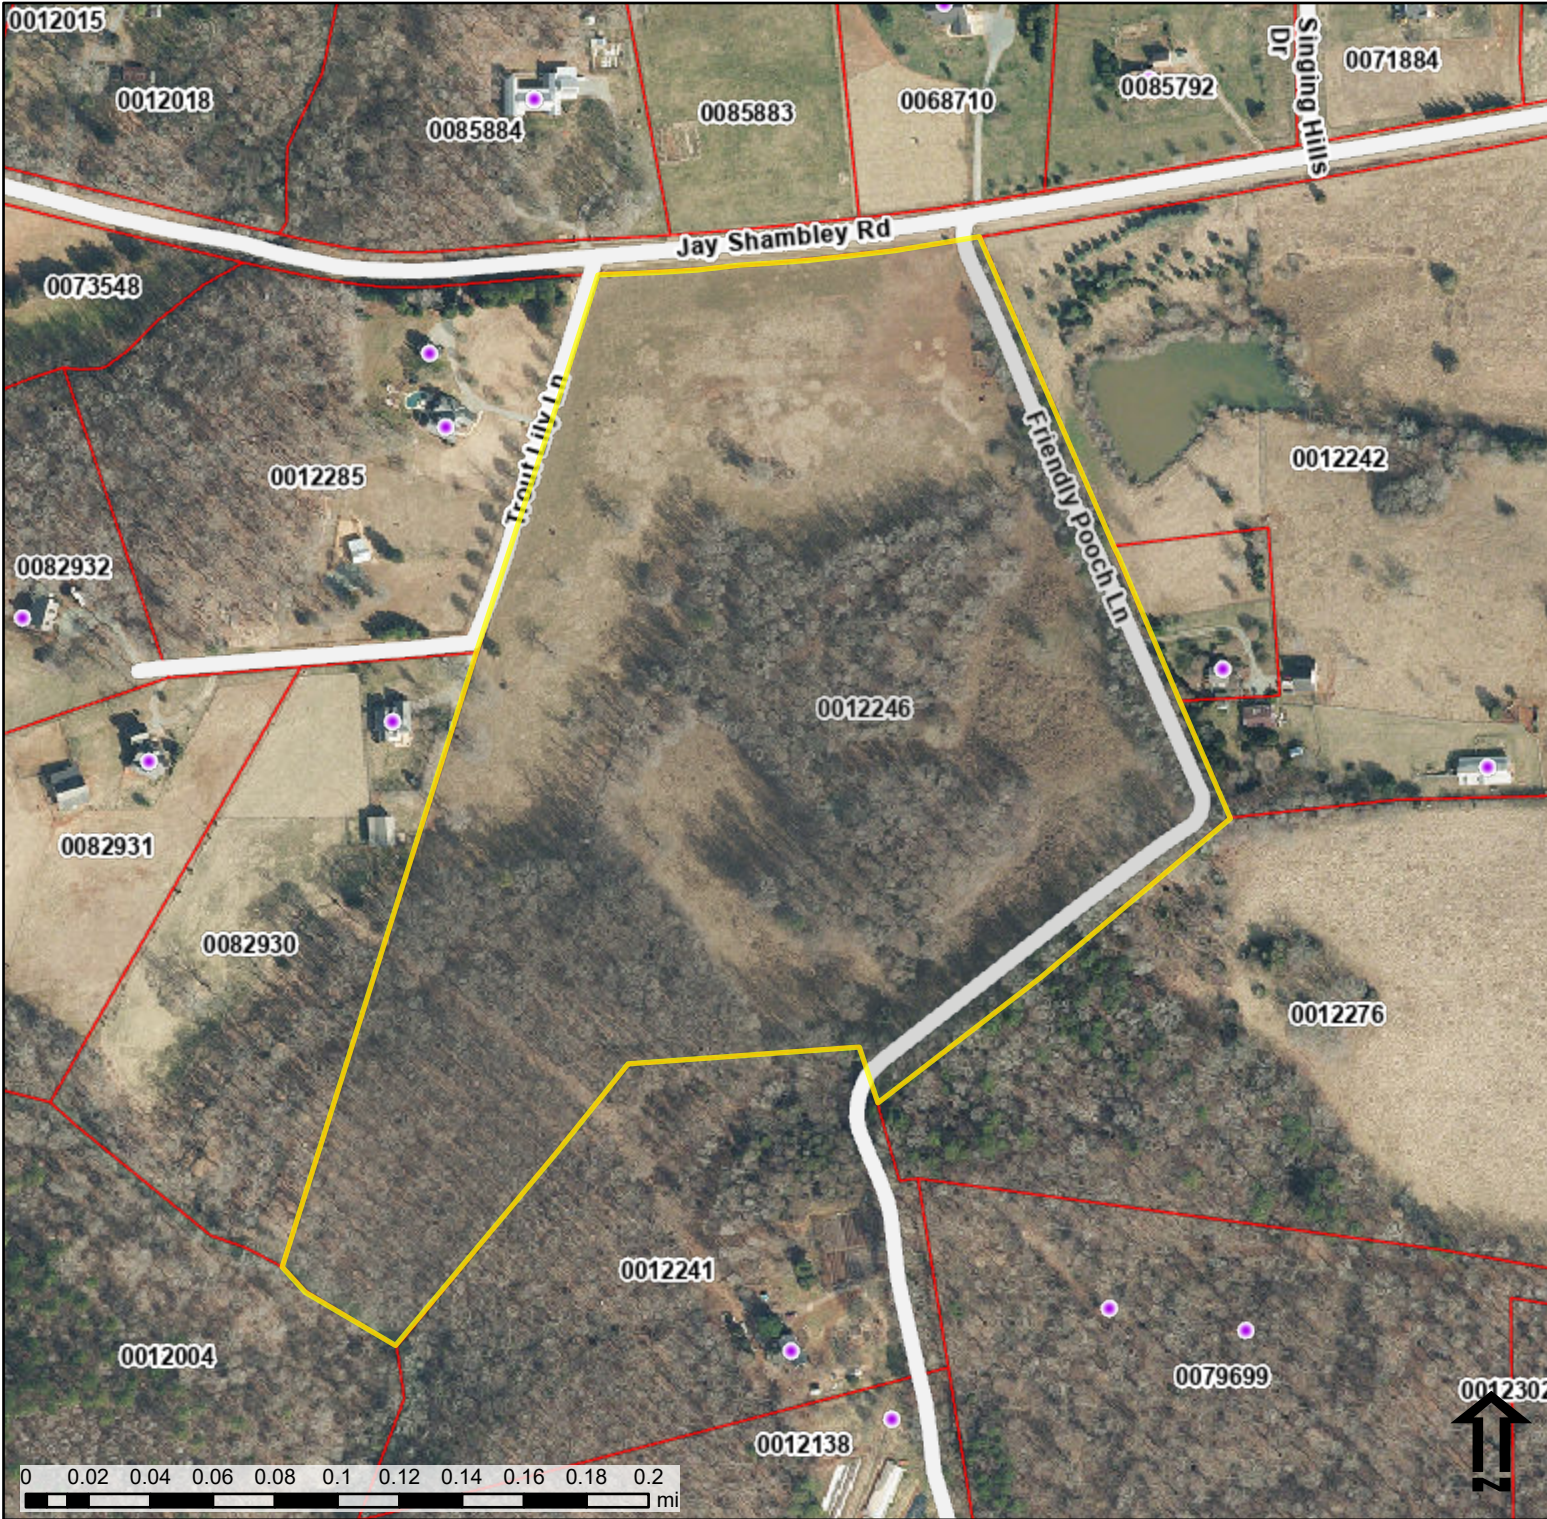

Chatham County Web Map

Legend for Chatham_2025.sid

- RoadCenterlines_4K
- Address Points
- Parcels

Chatham_2025.sid

RGB

- Red: Band_1
- Green: Band_2
- Blue: Band_3

Service Layer Credits: Chatham 2025AerialPhotogr
Parcels Pop-Up: Esri., Inc., City of Naperville, Illinois
Land Reference: Chatham County, Chatham County

Date: 5/1/2026 Time: 9:35 AM