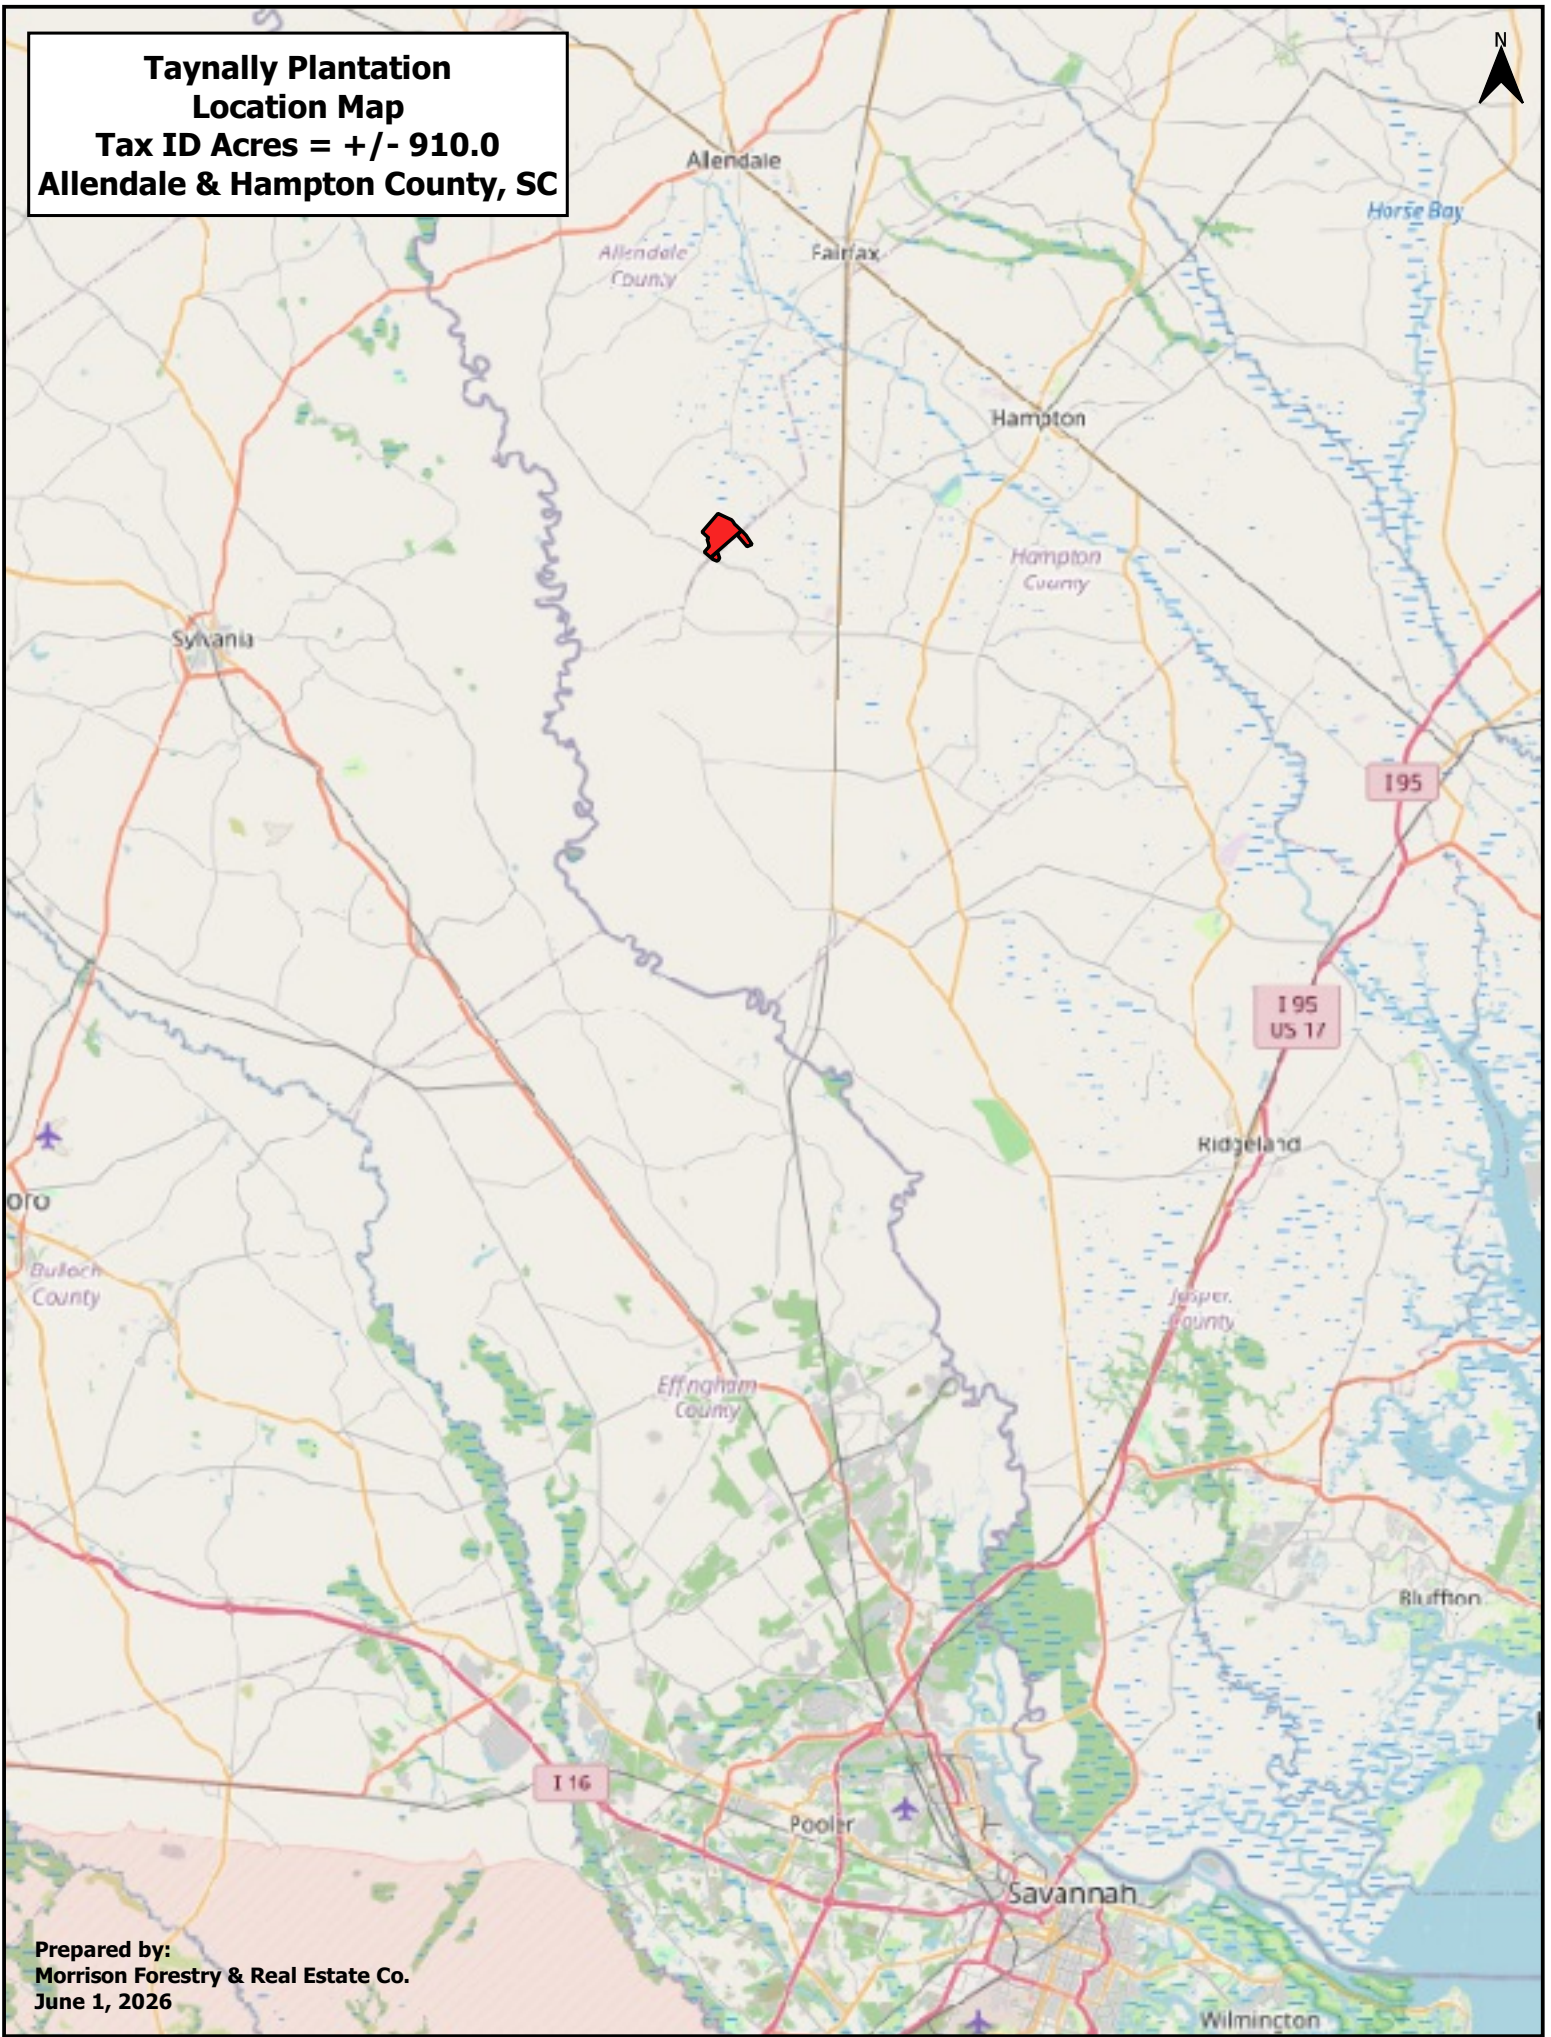

**Taynally Plantation
Location Map
Tax ID Acres = +/- 910.0
Allendale & Hampton County, SC**

Prepared by:
Morrison Forestry & Real Estate Co.
June 1, 2026