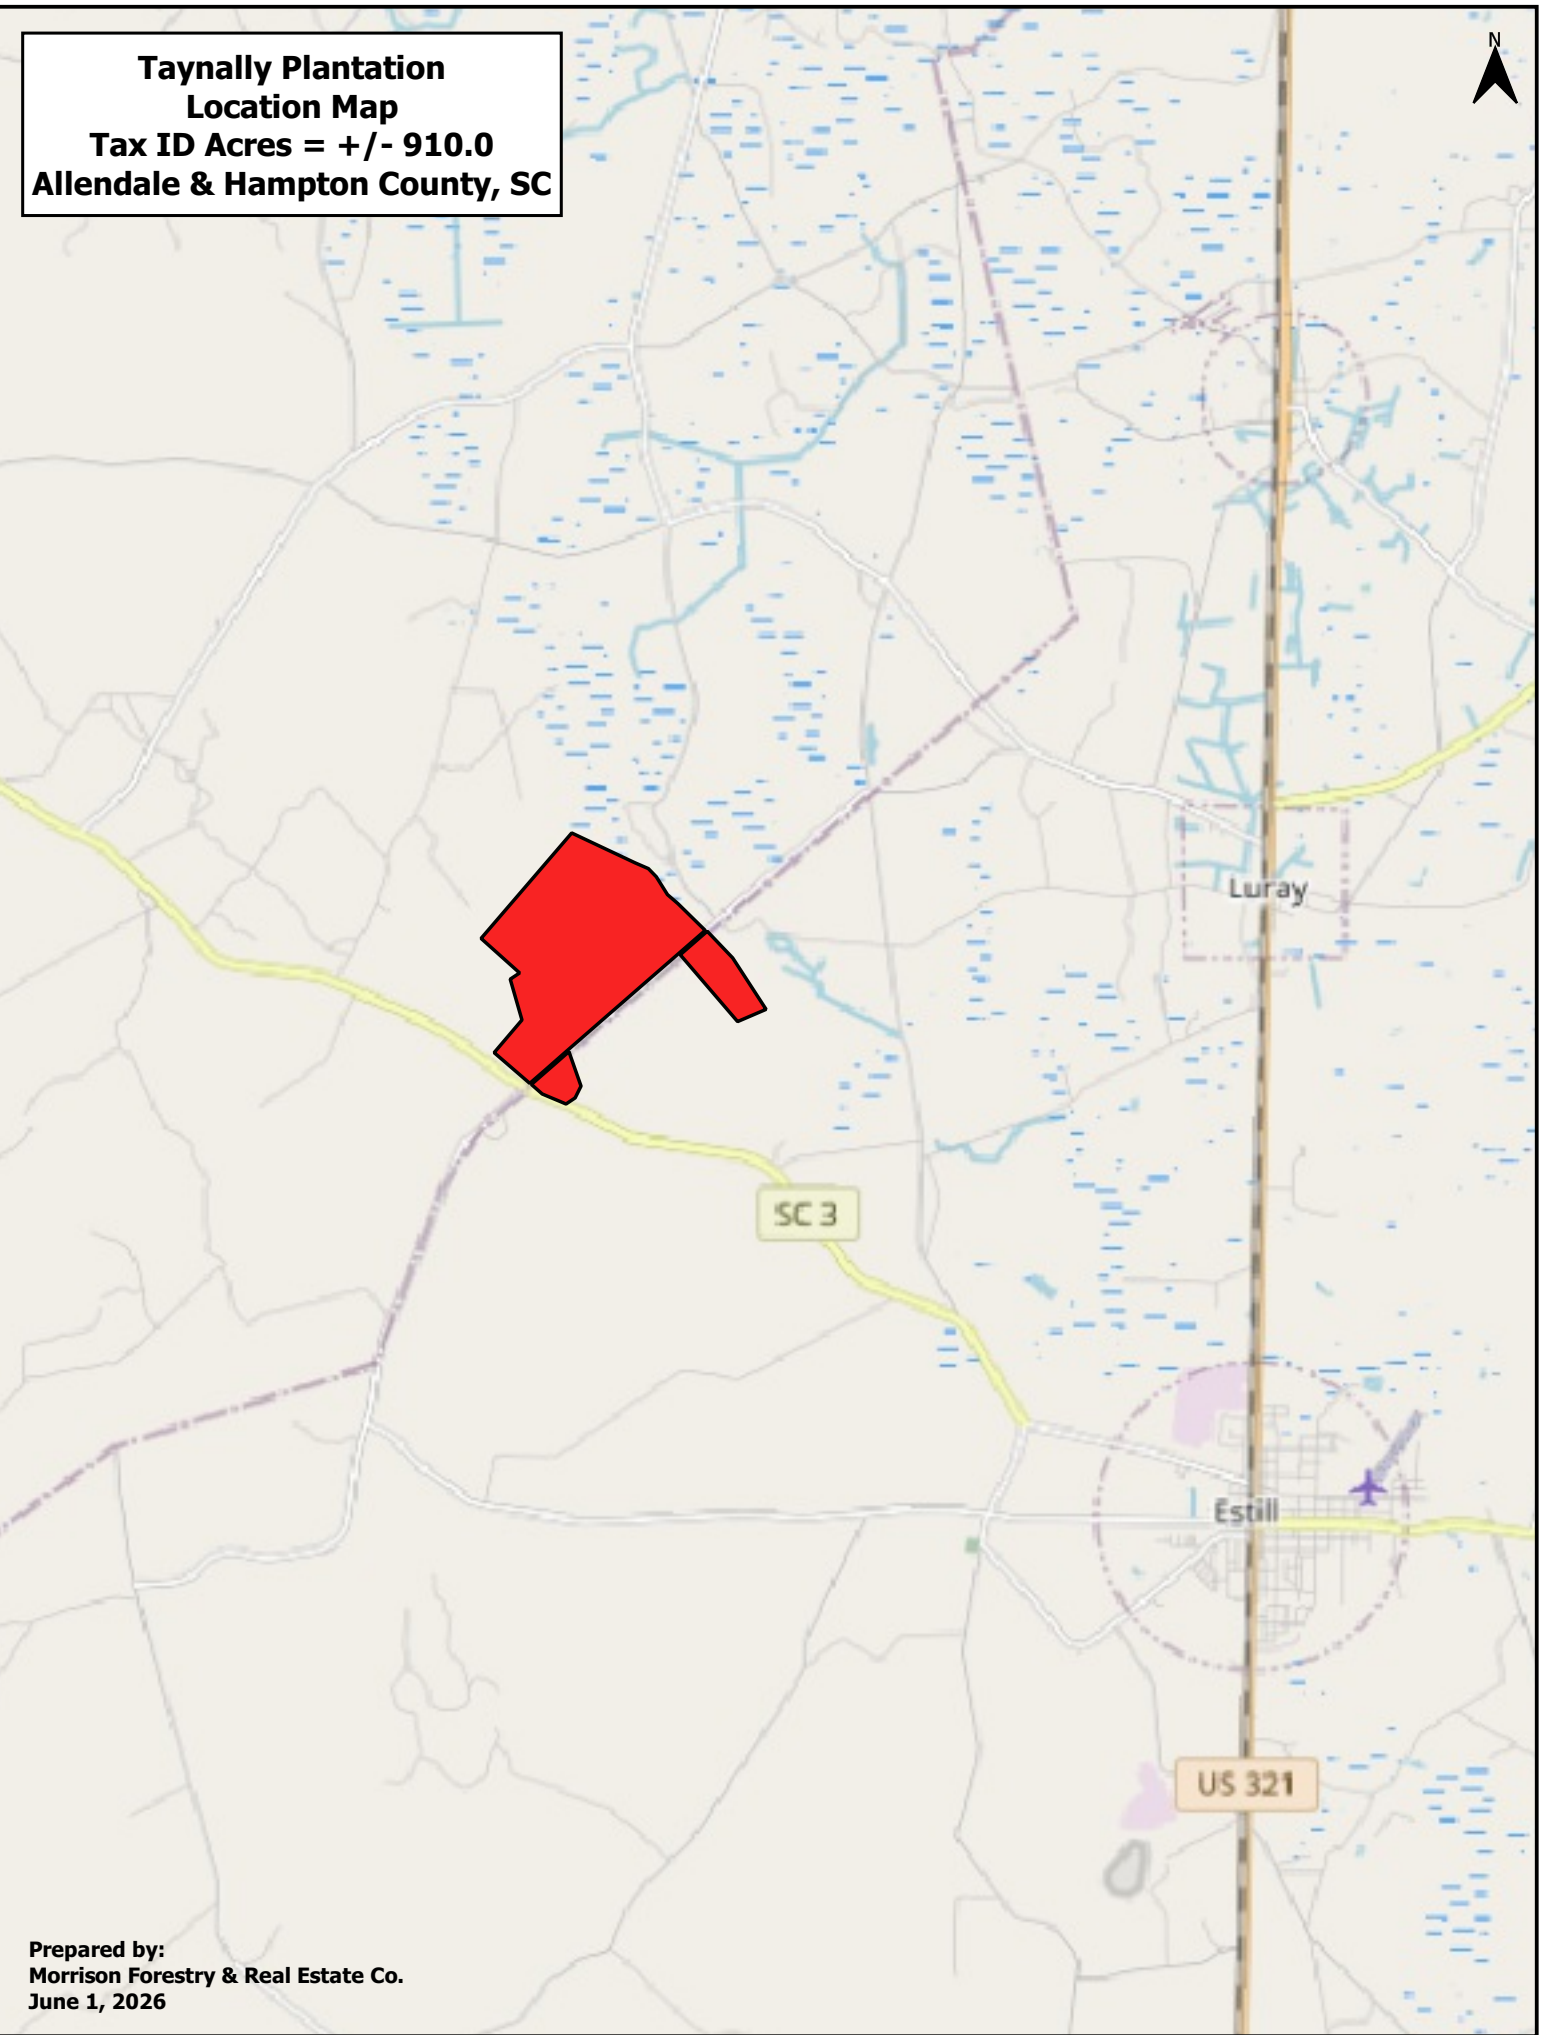

**Taynally Plantation  
Location Map  
Tax ID Acres = +/- 910.0  
Allendale & Hampton County, SC**

Prepared by:  
Morrison Forestry & Real Estate Co.  
June 1, 2026