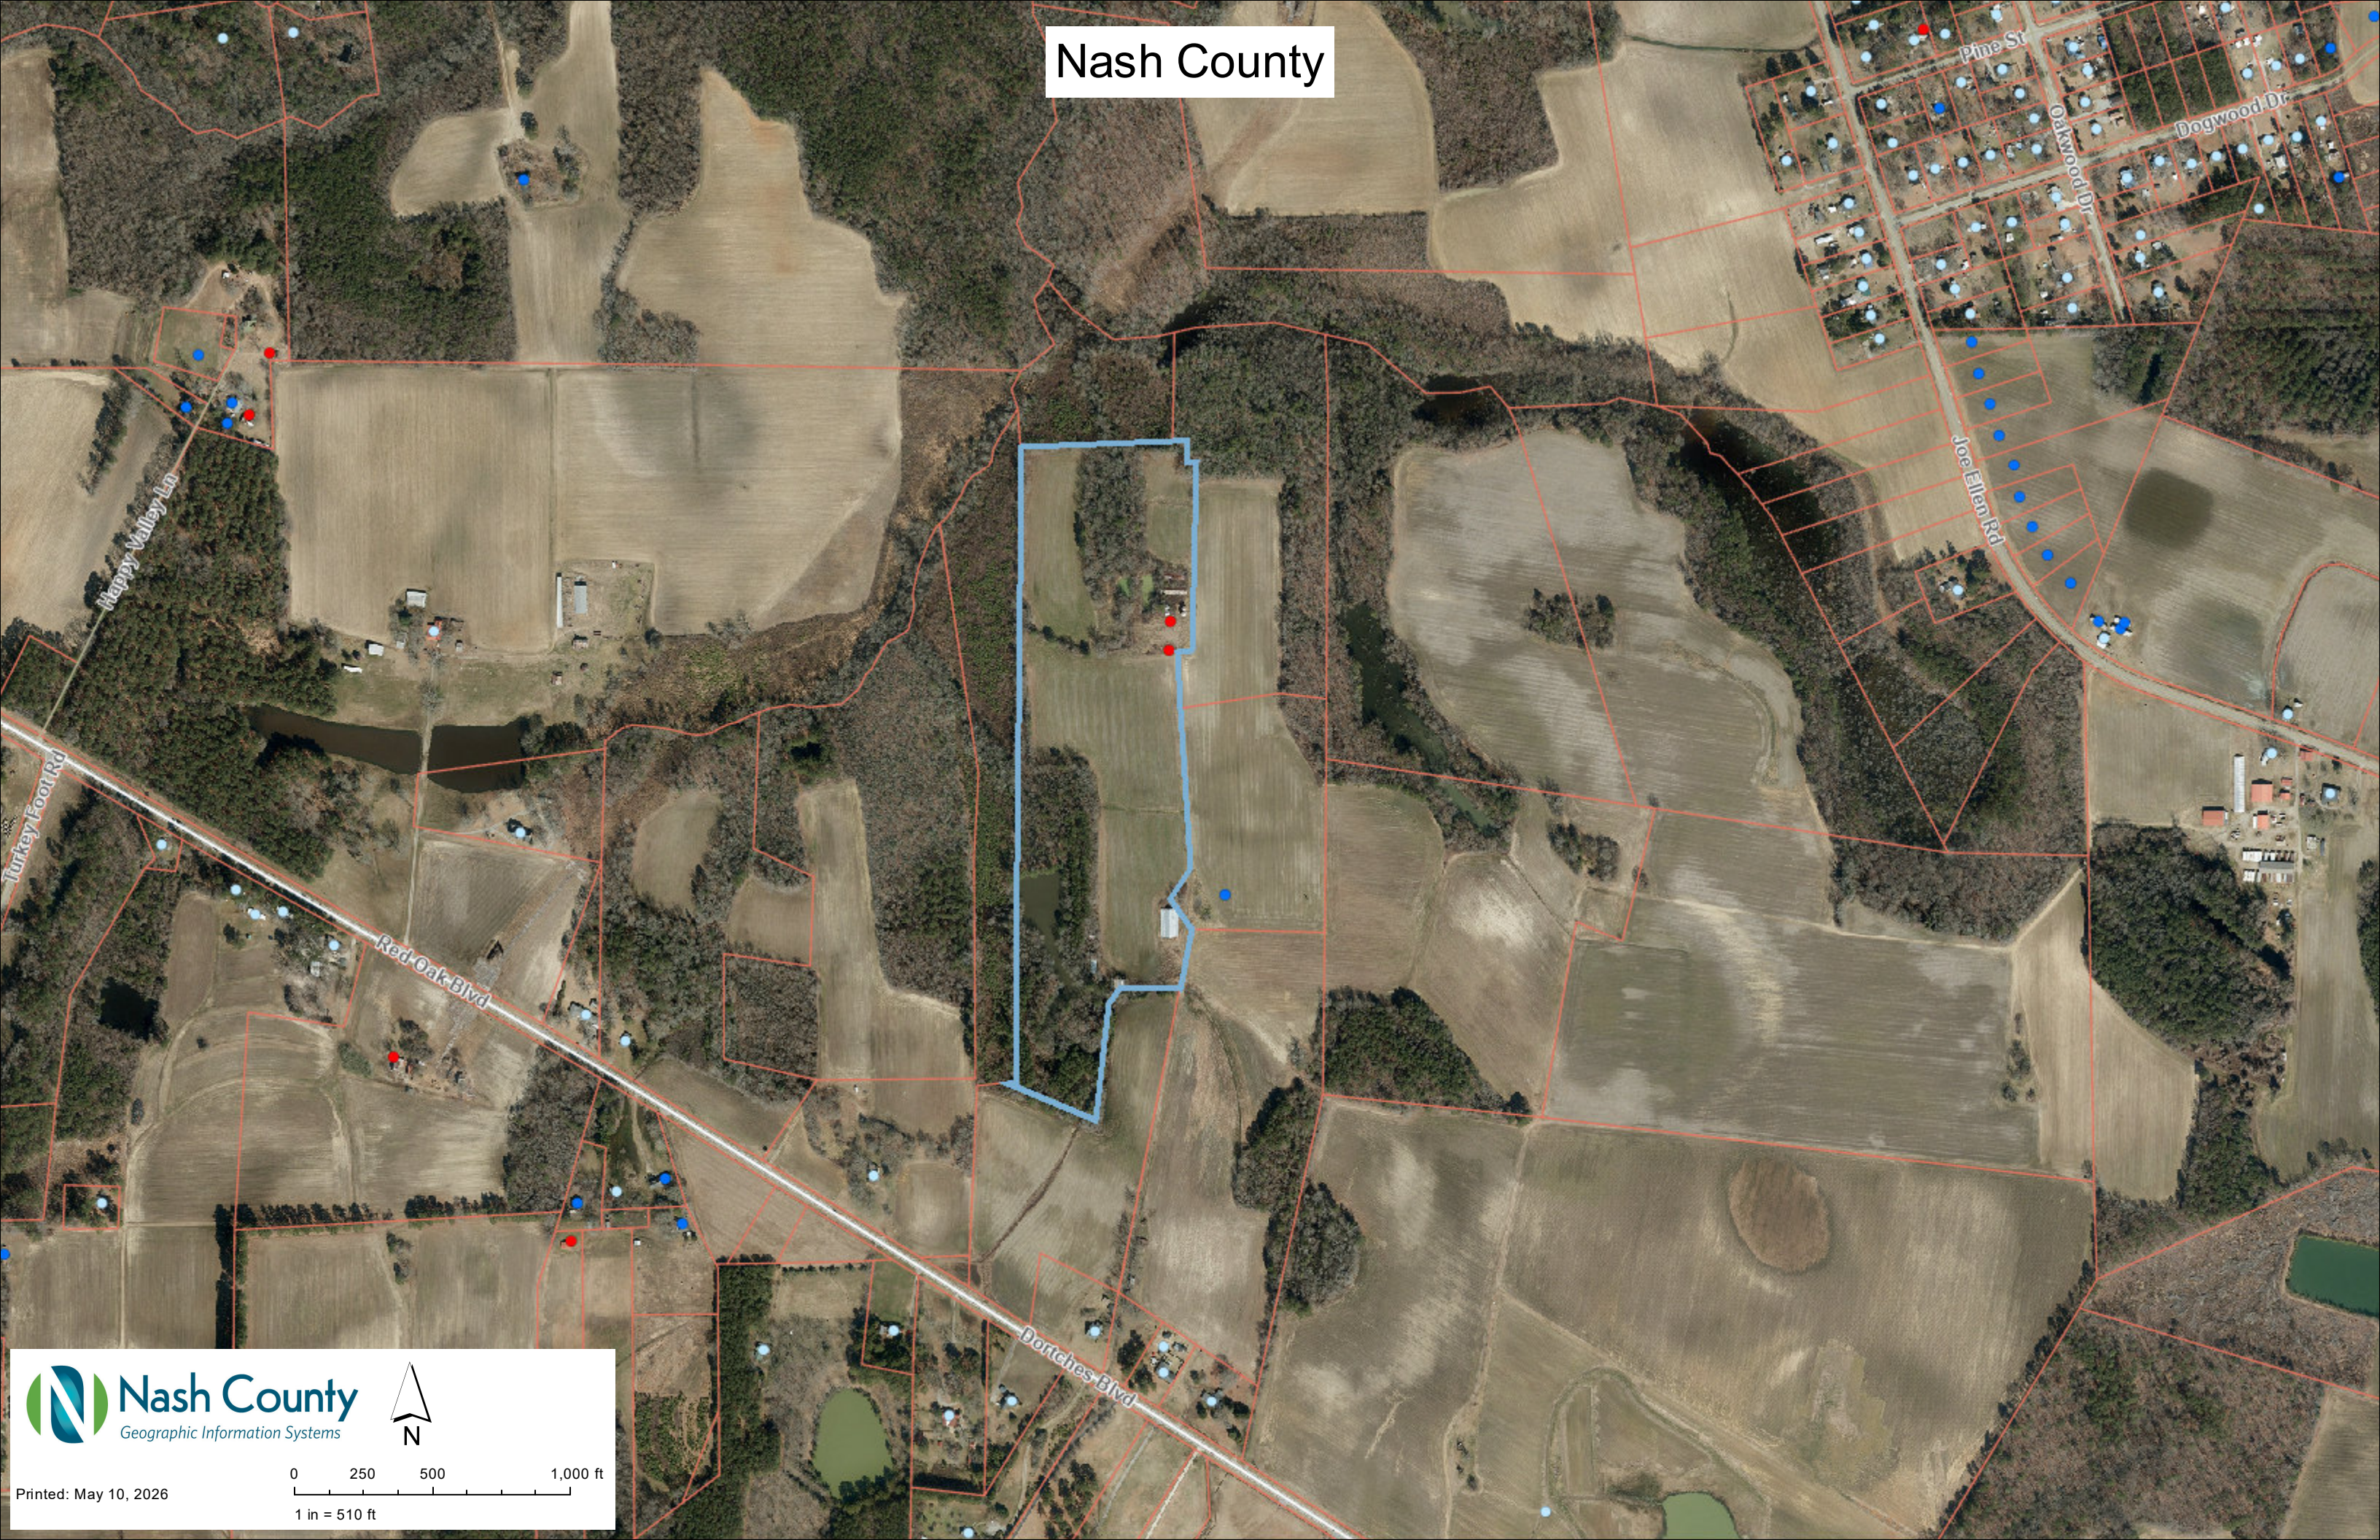

Nash County

 Nash County
Geographic Information Systems

 N

0 250 500 1,000 ft
1 in = 510 ft

Printed: May 10, 2026