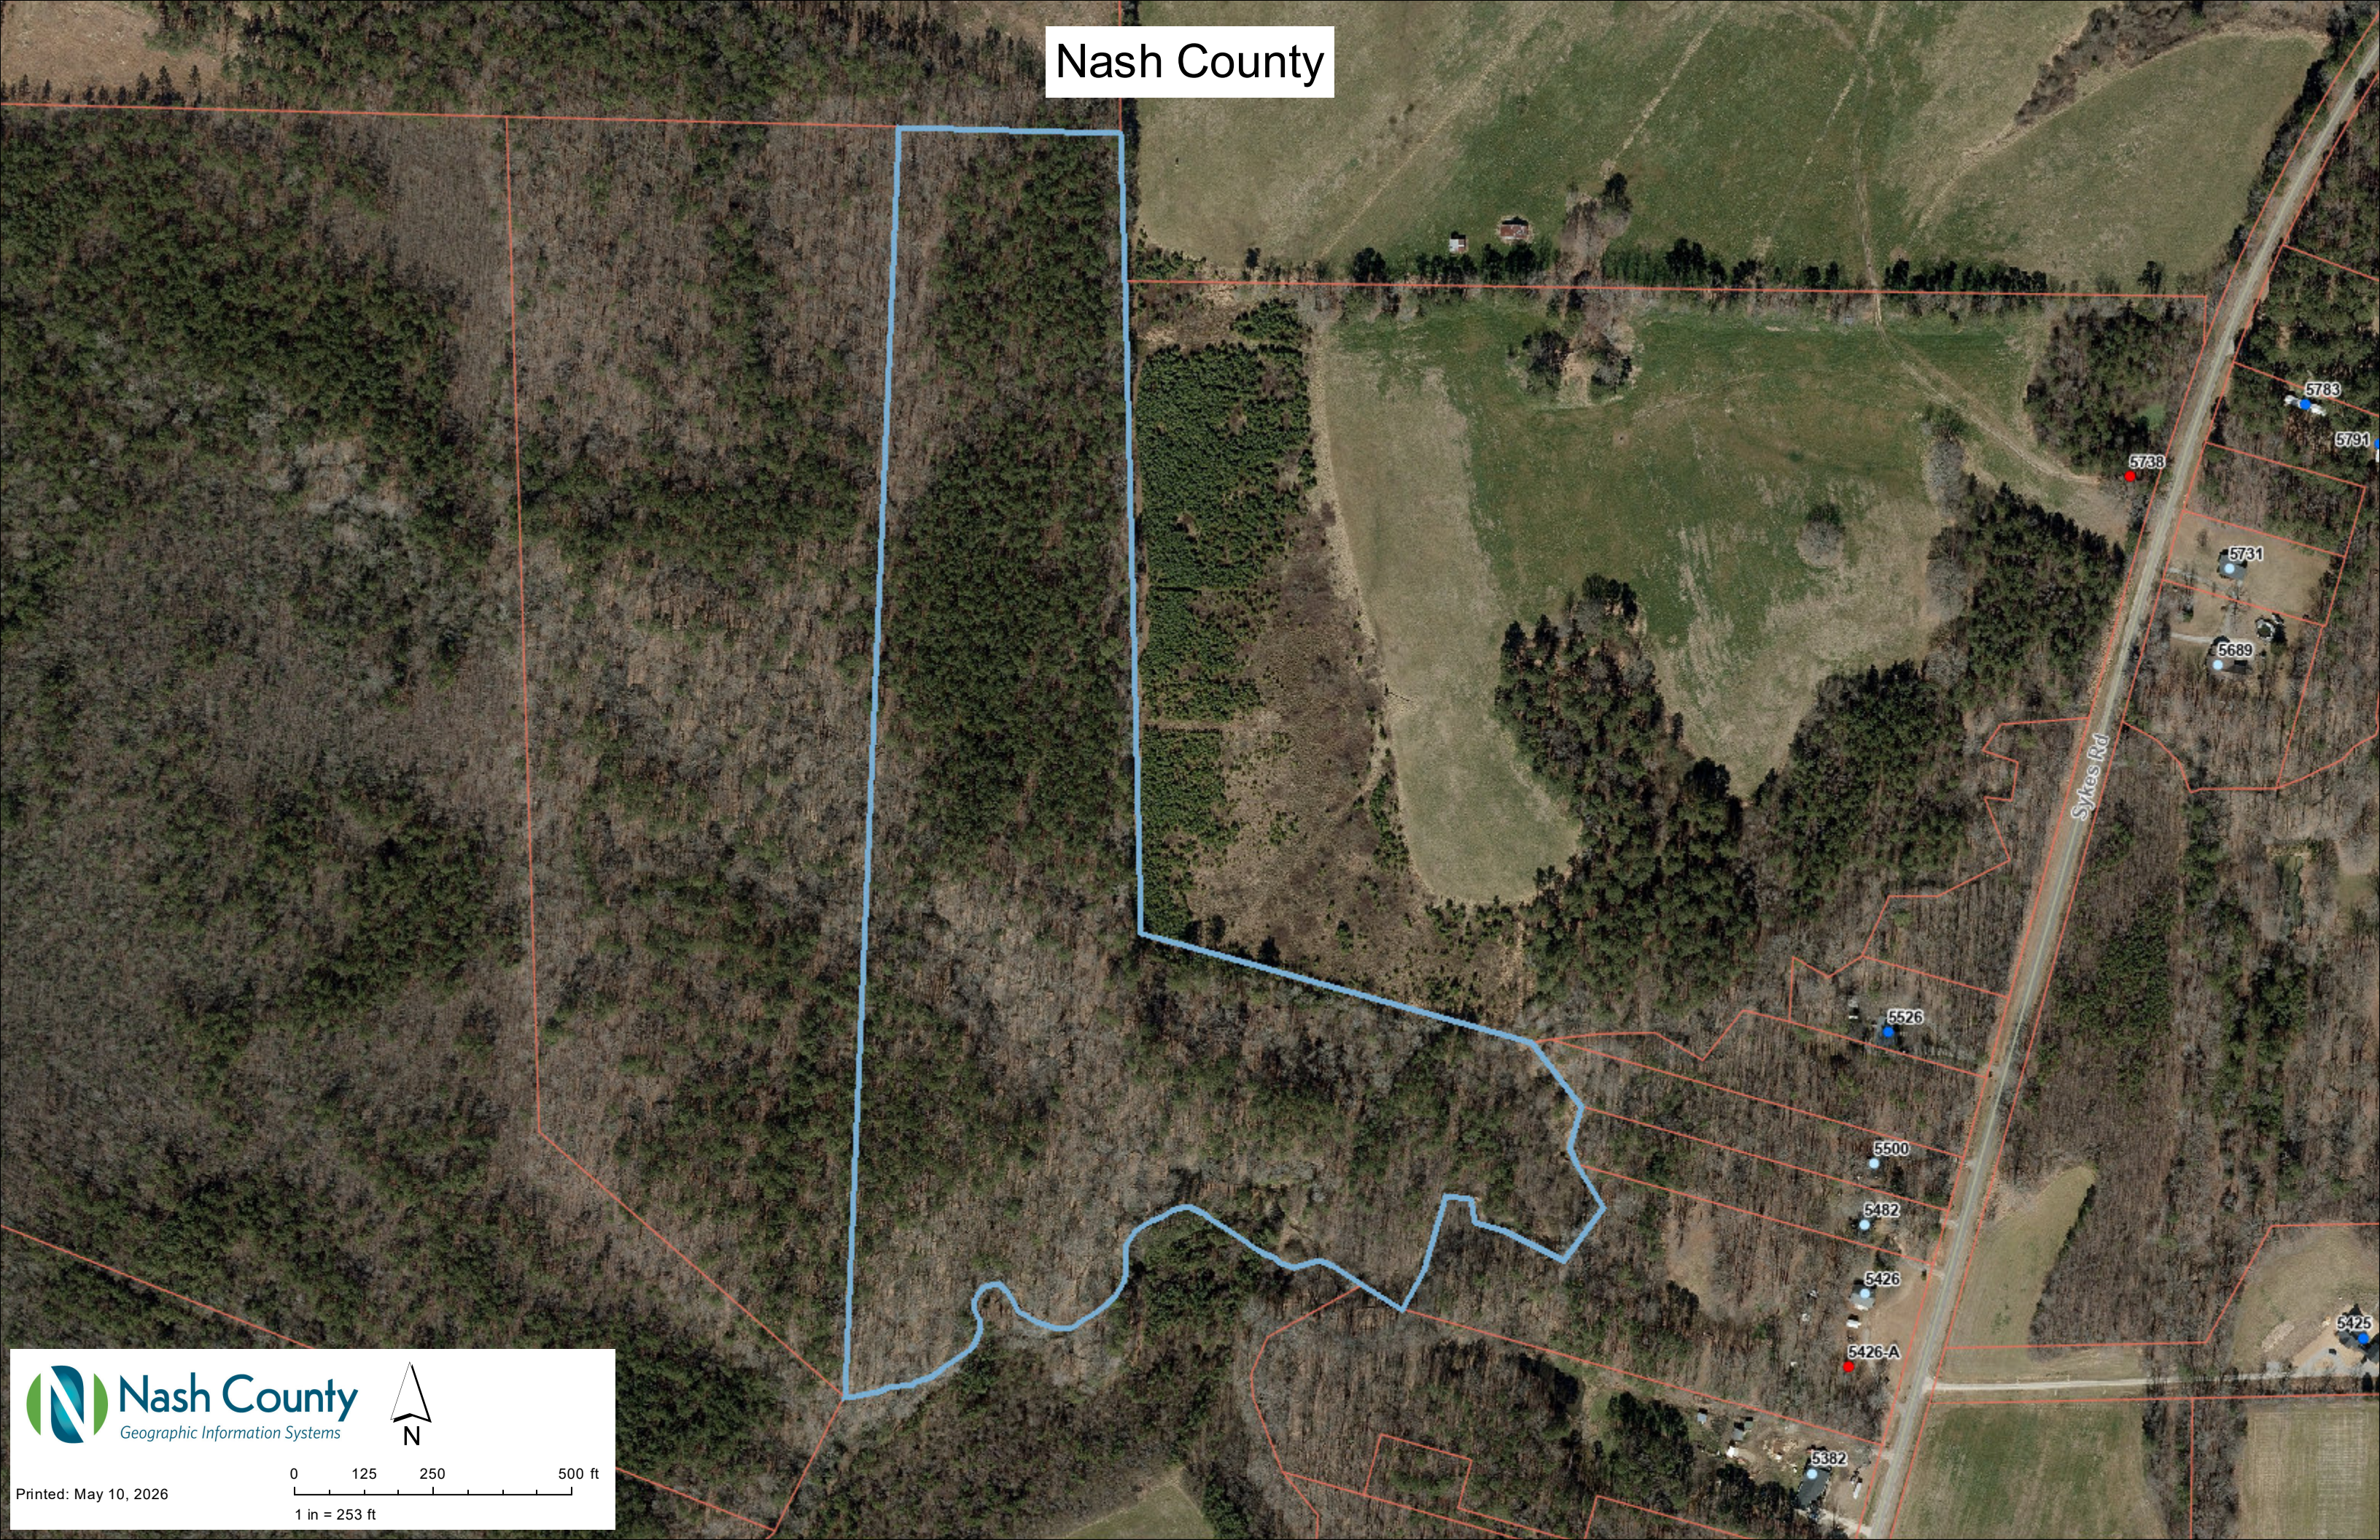

Nash County

 Nash County
Geographic Information Systems

 N

0 125 250 500 ft
1 in = 253 ft

Printed: May 10, 2026