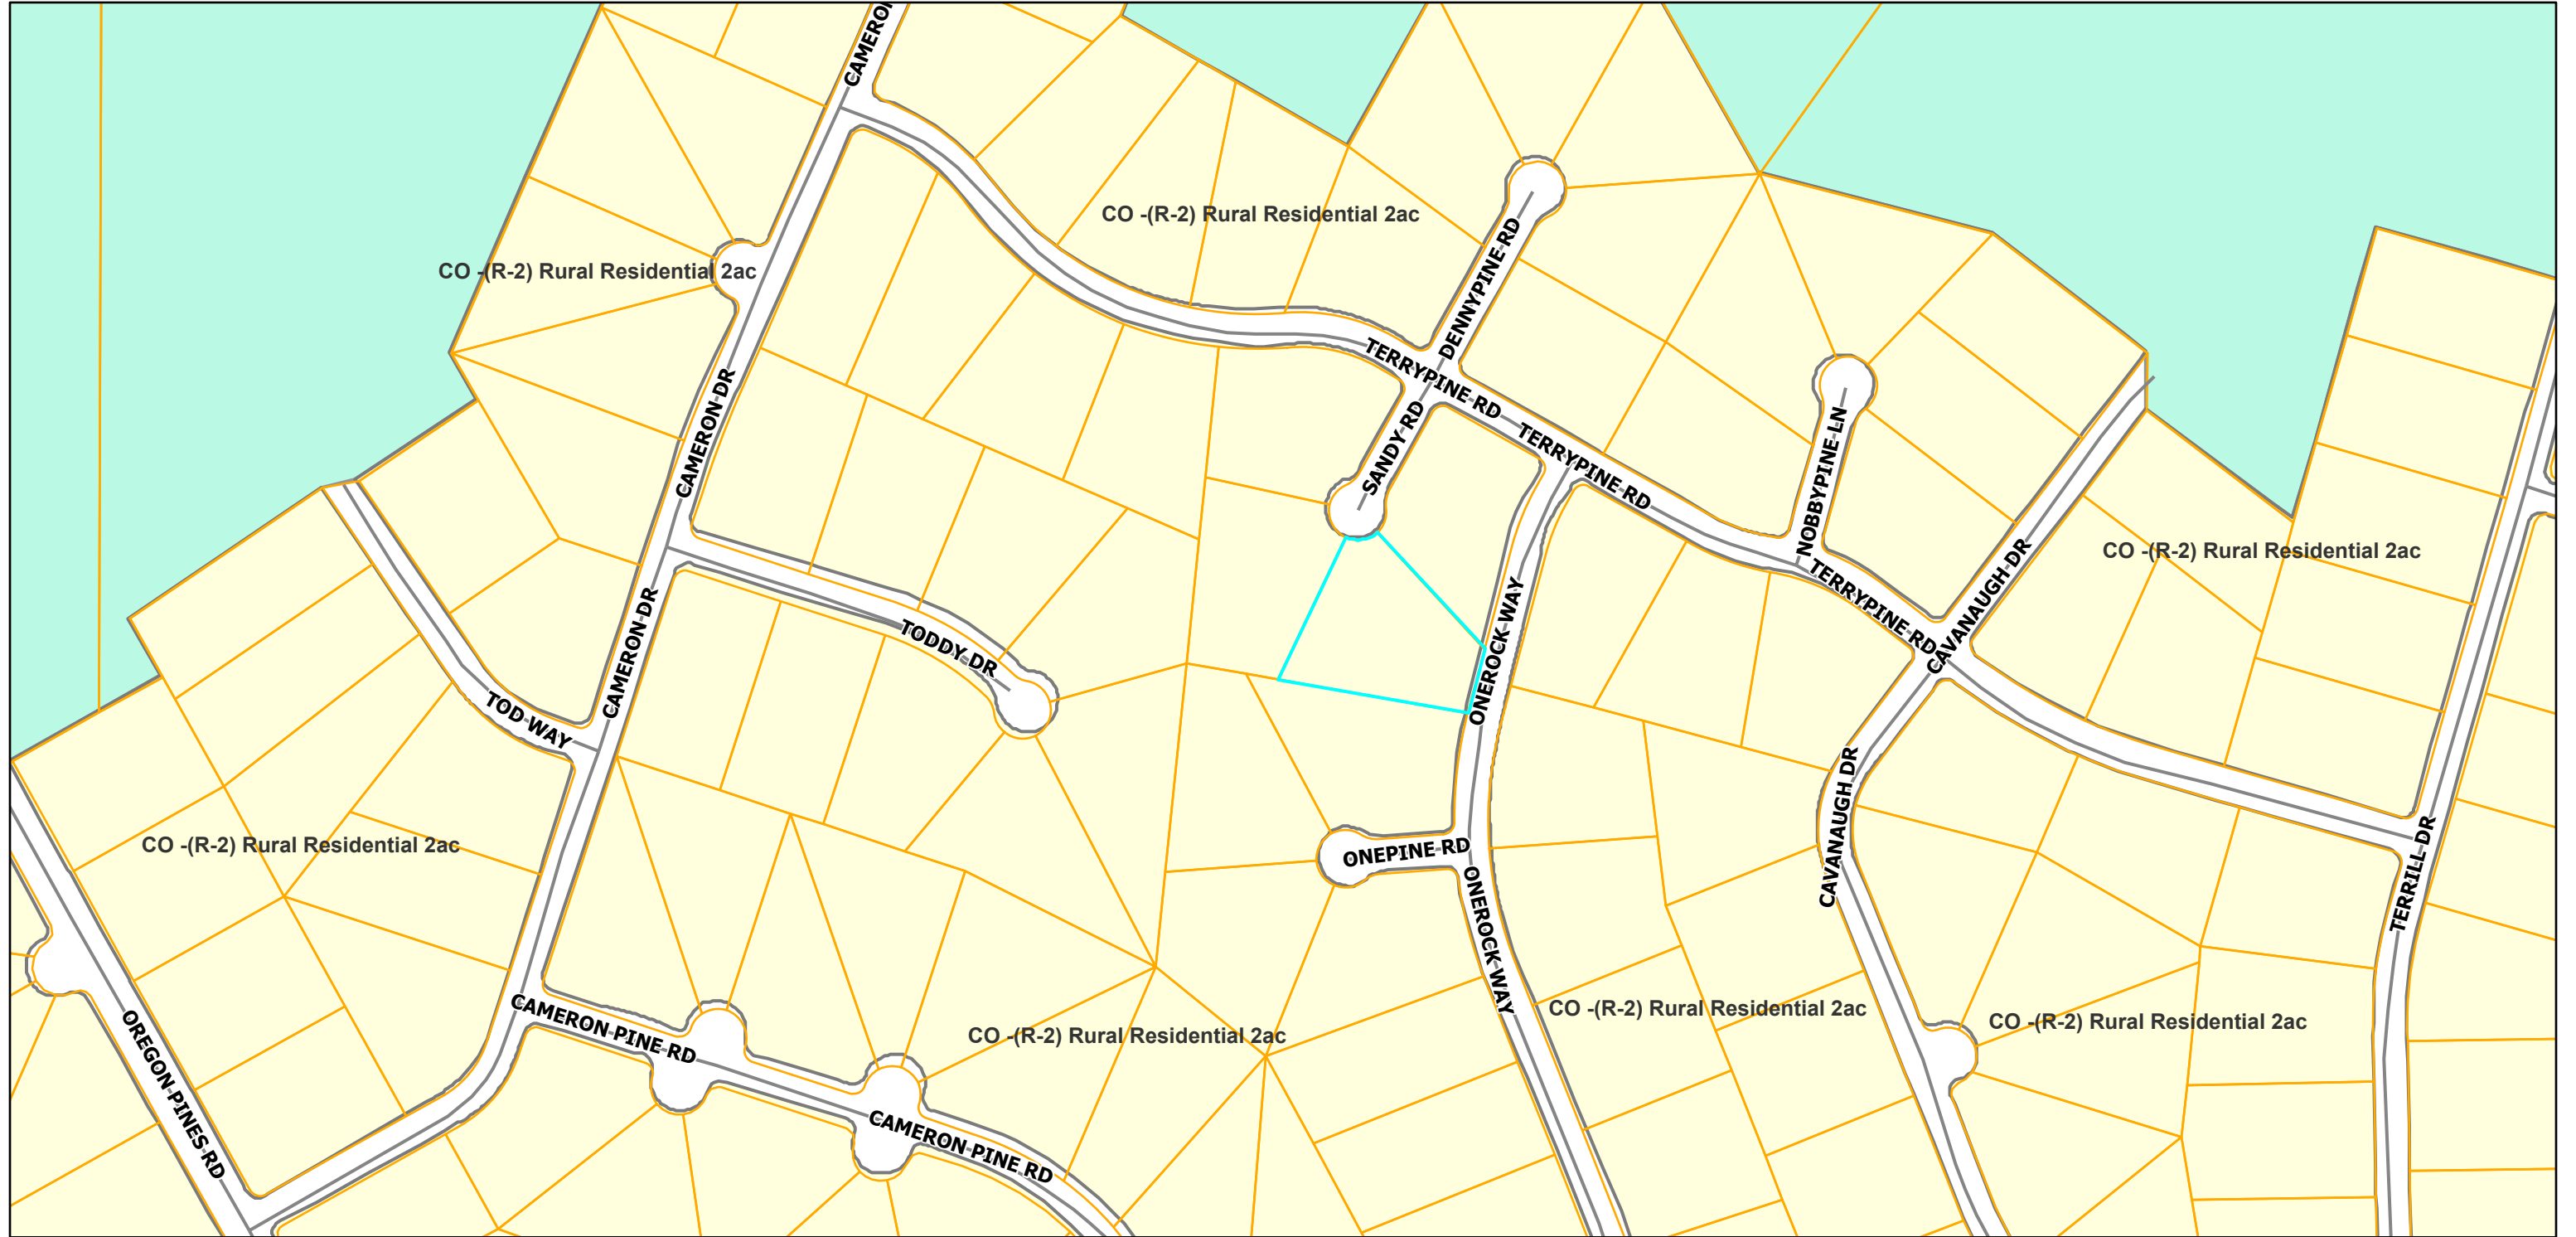

Klamath County Web Map

4/29/2026, 6:41:32 AM

Roads

— User Maintained Public

— Klamath County Taxlots

Land Use Zoning

NR - Non-Resource

R10; R1,2,5,10 - Rural Residential; R2; R5

PLSS - Township/Range

Sources: Esri, TomTom, Garmin, FAO, NOAA, USGS, © OpenStreetMap contributors, and the GIS User Community