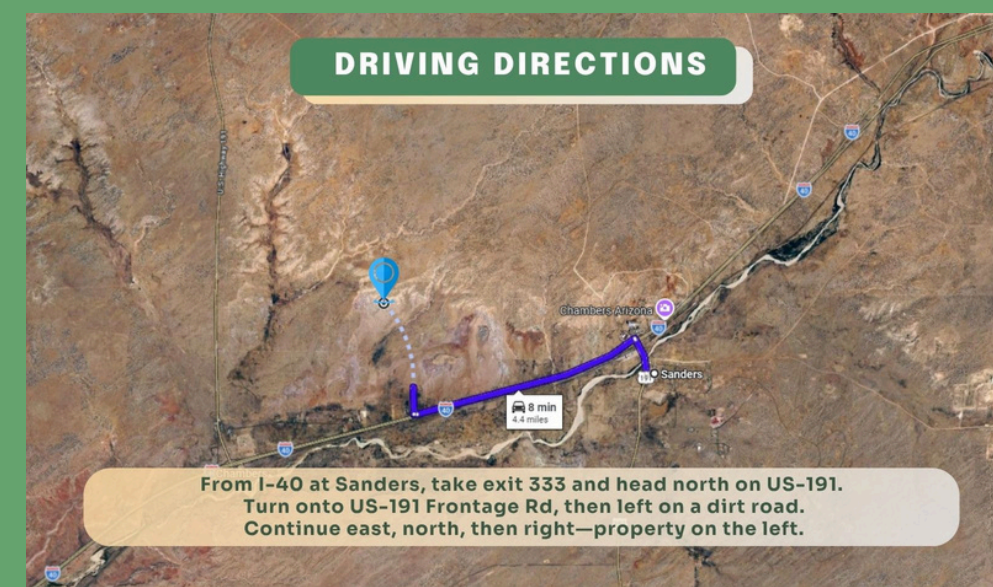

1-ACRE IN ARIZONA

APACHE COUNTY

ACCREDITED BUSINESS

THE BBB STANDARDS FOR TRUST

- ✓ Build Trust
- ✓ Advertise Honestly
- ✓ Tell the Truth
- ✓ Be Transparent
- ✓ Honor Promises
- ✓ Be Responsive
- ✓ Safeguard Privacy
- ✓ Embody Integrity

CLIMATE

Summer High:
The July high is around 92 degrees

Winter Low:
The January low is 30

Rain:
Averages 54 inches of rain a year

Snow:
Averages 4 inches of snow a year