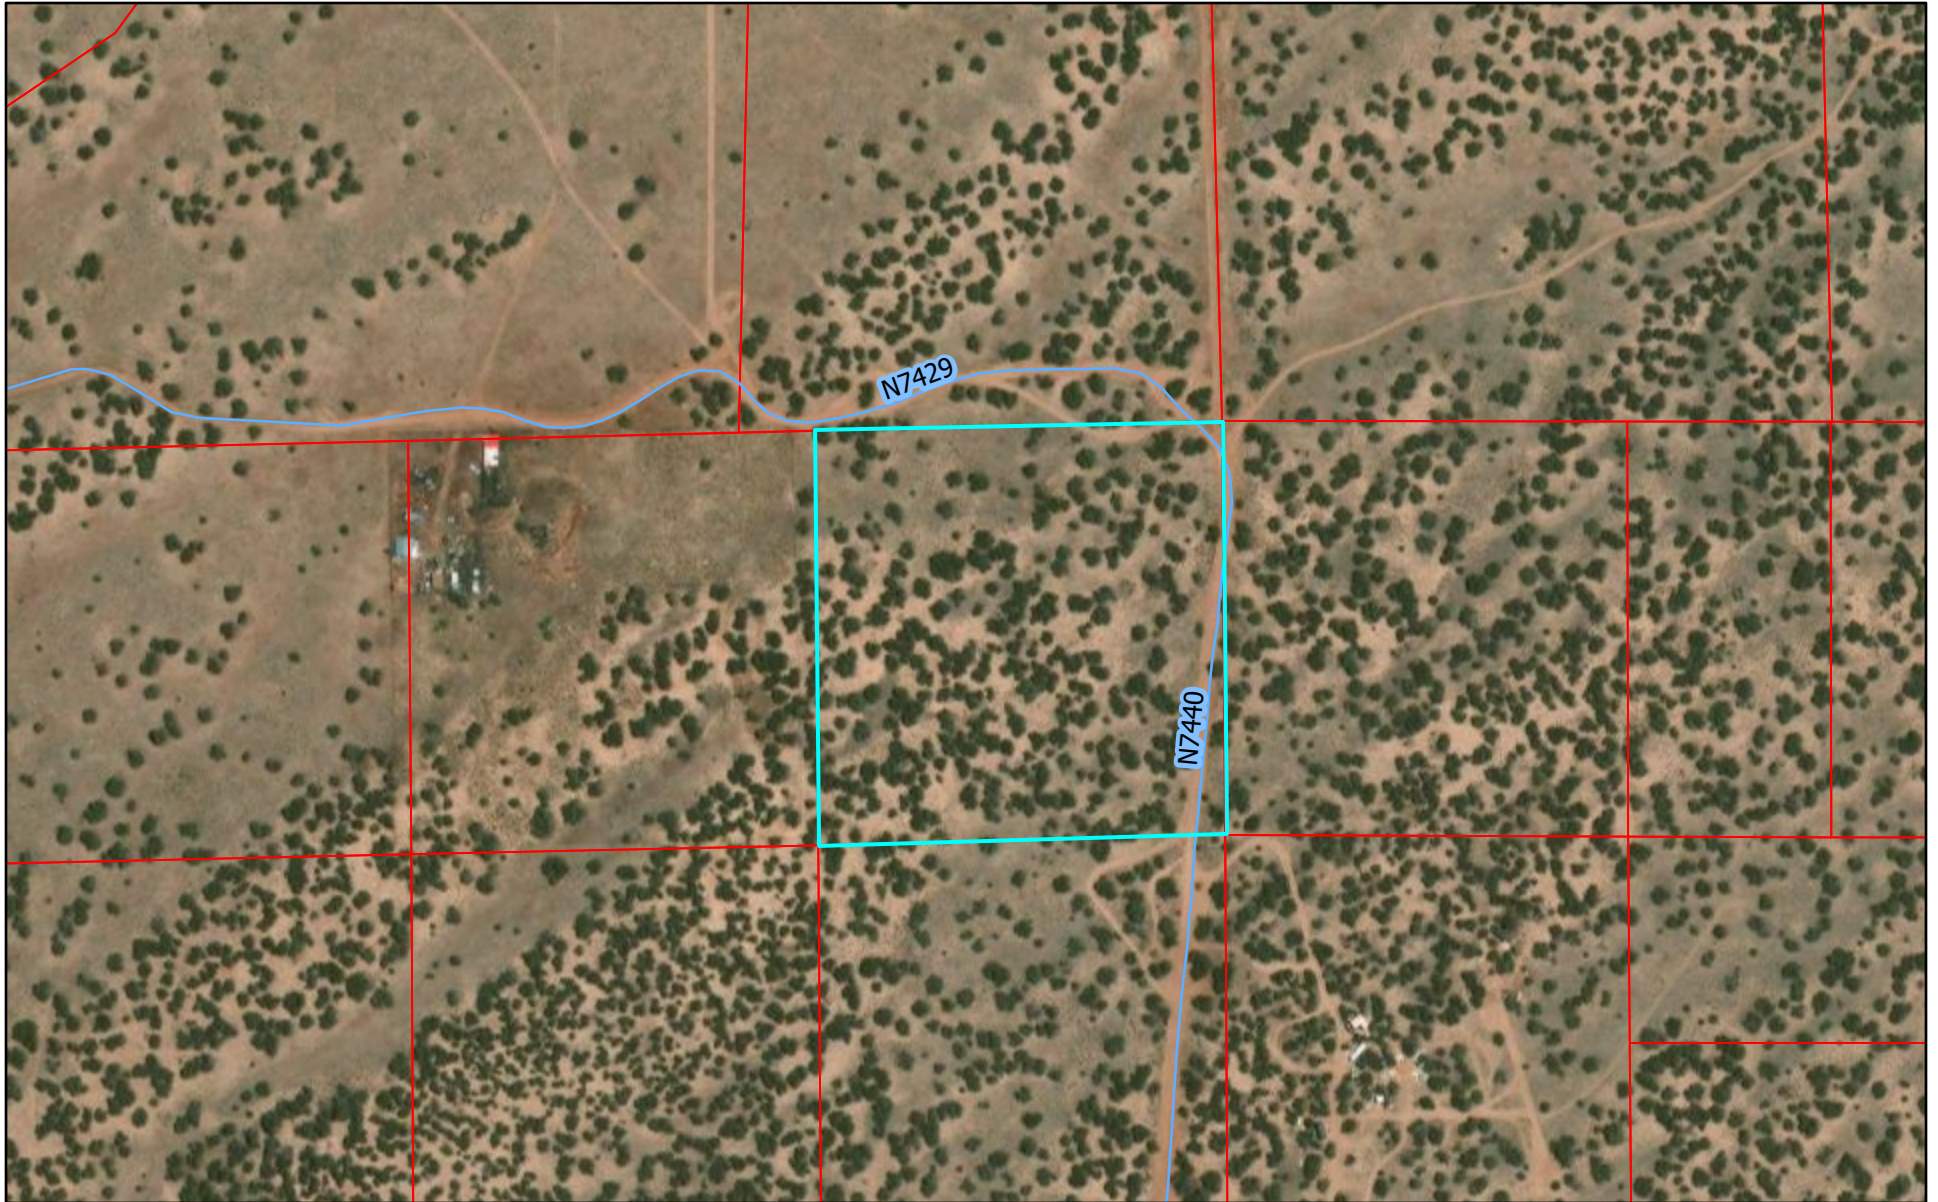

# Apache County Engineering

4/13/2026, 6:19:41 AM

N Roads

— Passable

— SupervisorBoundary11102022

ZONING

— Agricultural

— Apache County

Vantor