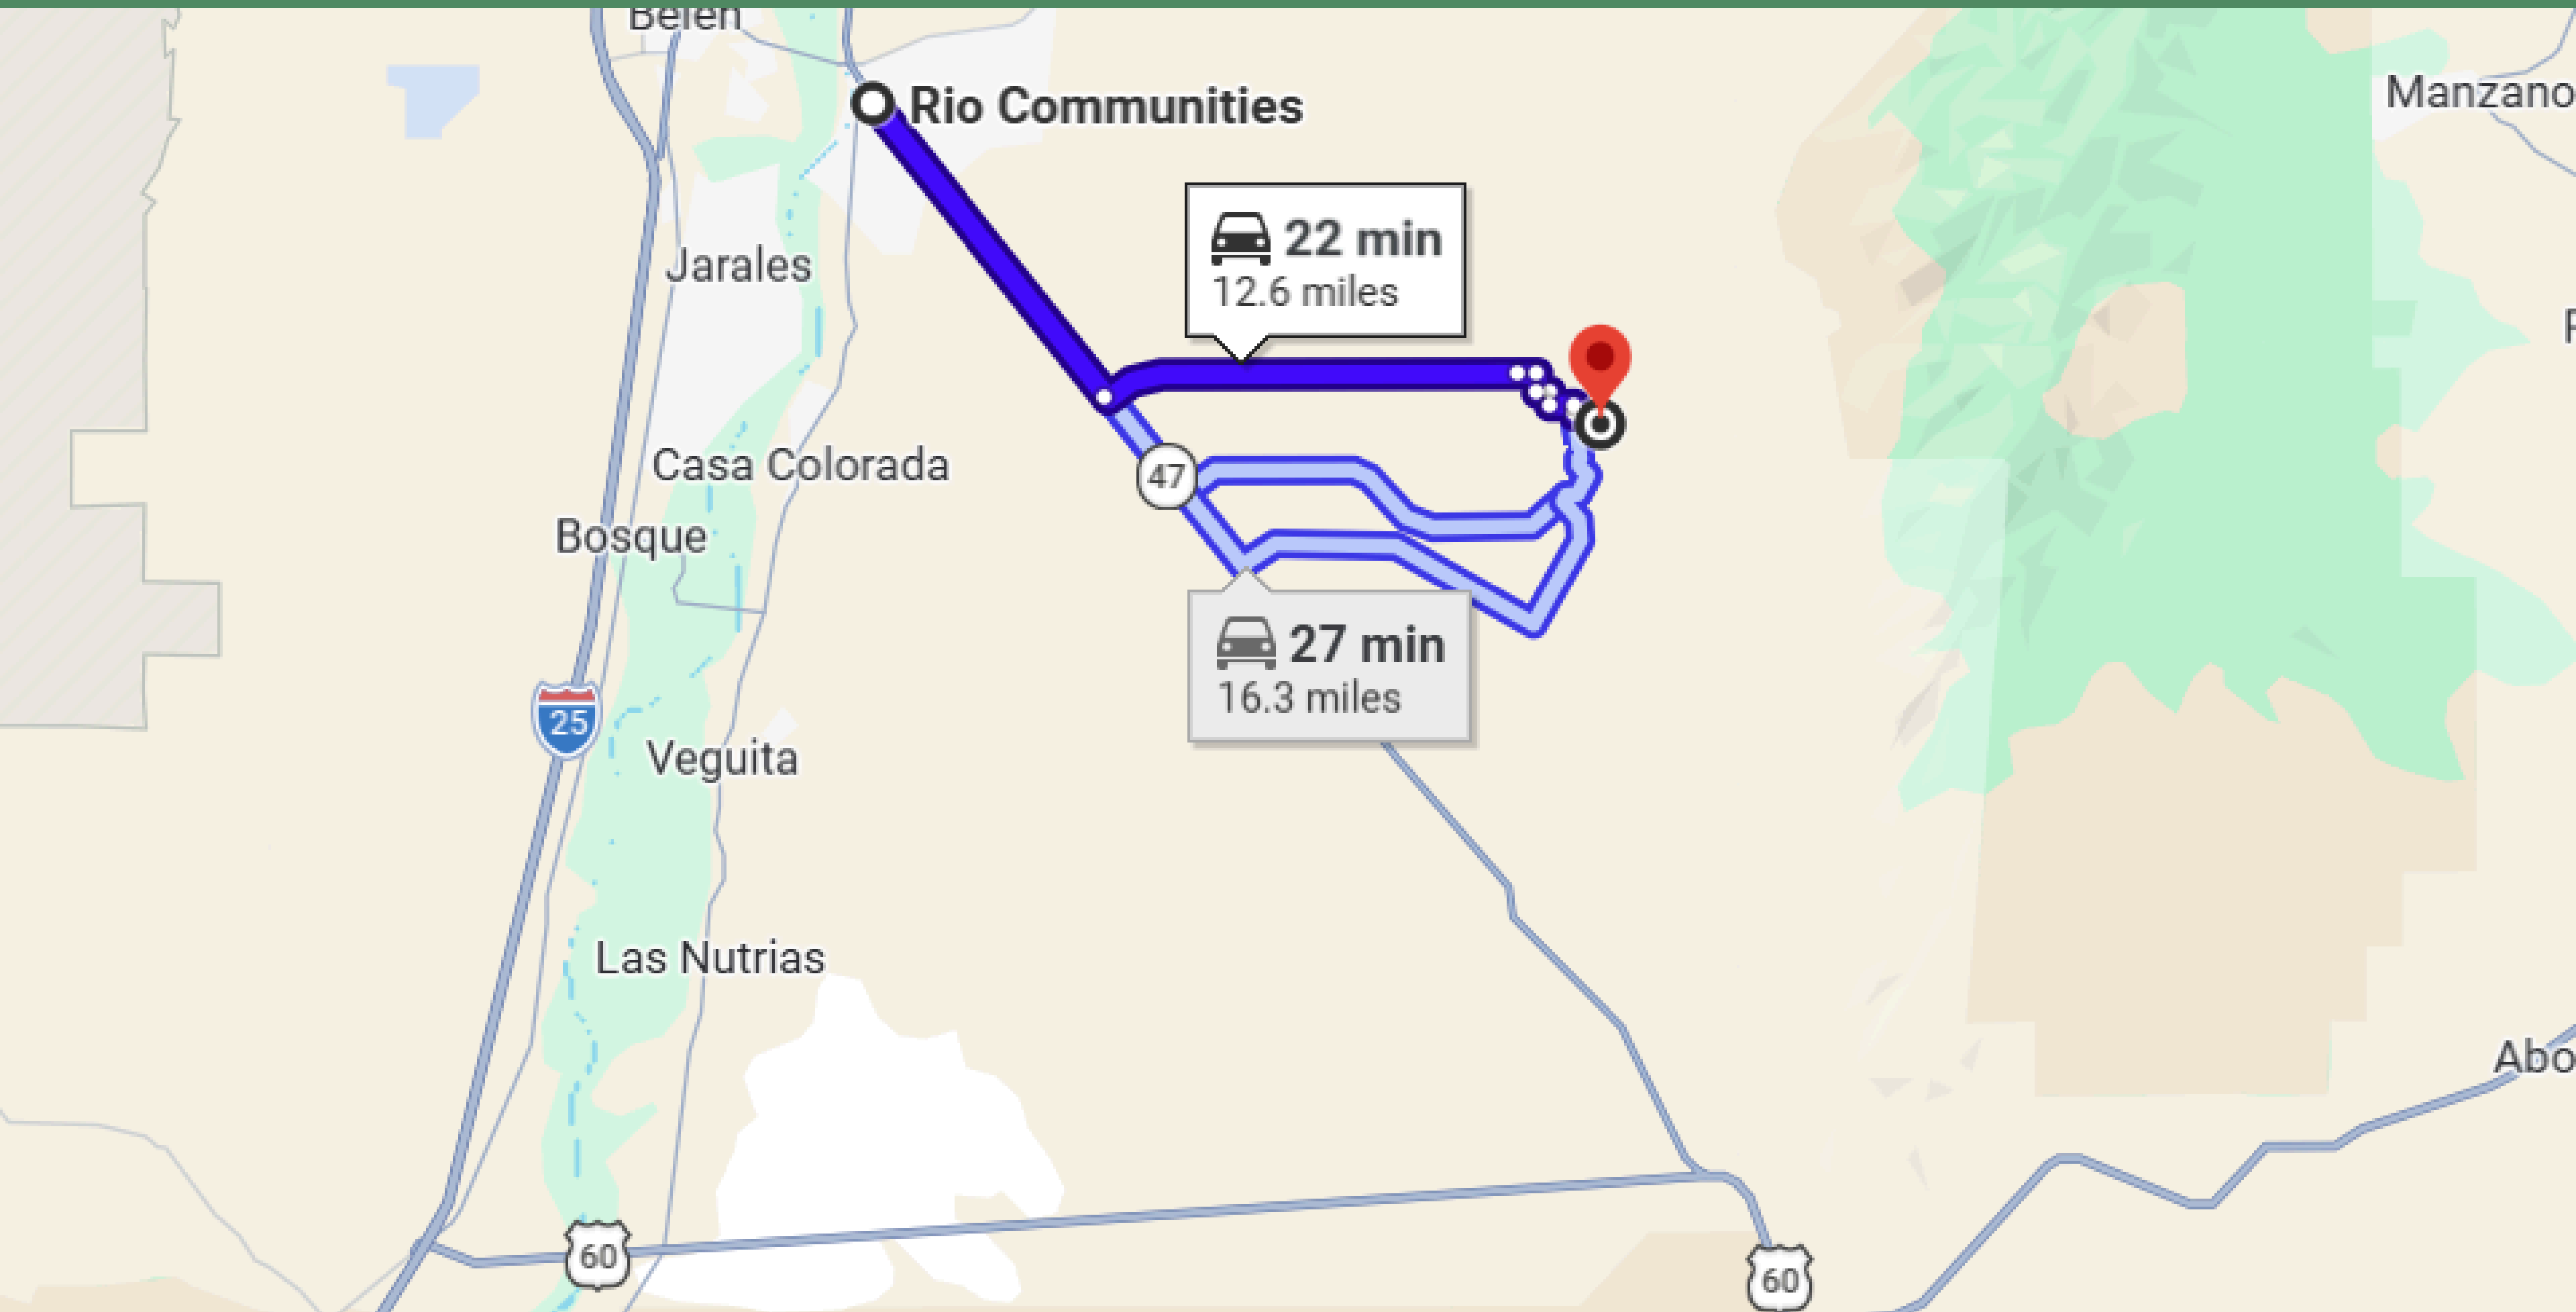

# 1 HR DRIVE TO ALBUQUERQUE

# 36 MINUTES DRIVE TO LOS CHAVEZ TOWN

# 22 MINUTES DRIVE TO RIO COMMUNITIES

# 40 MINUTES DRIVE TO LOS LUNAS TOWN