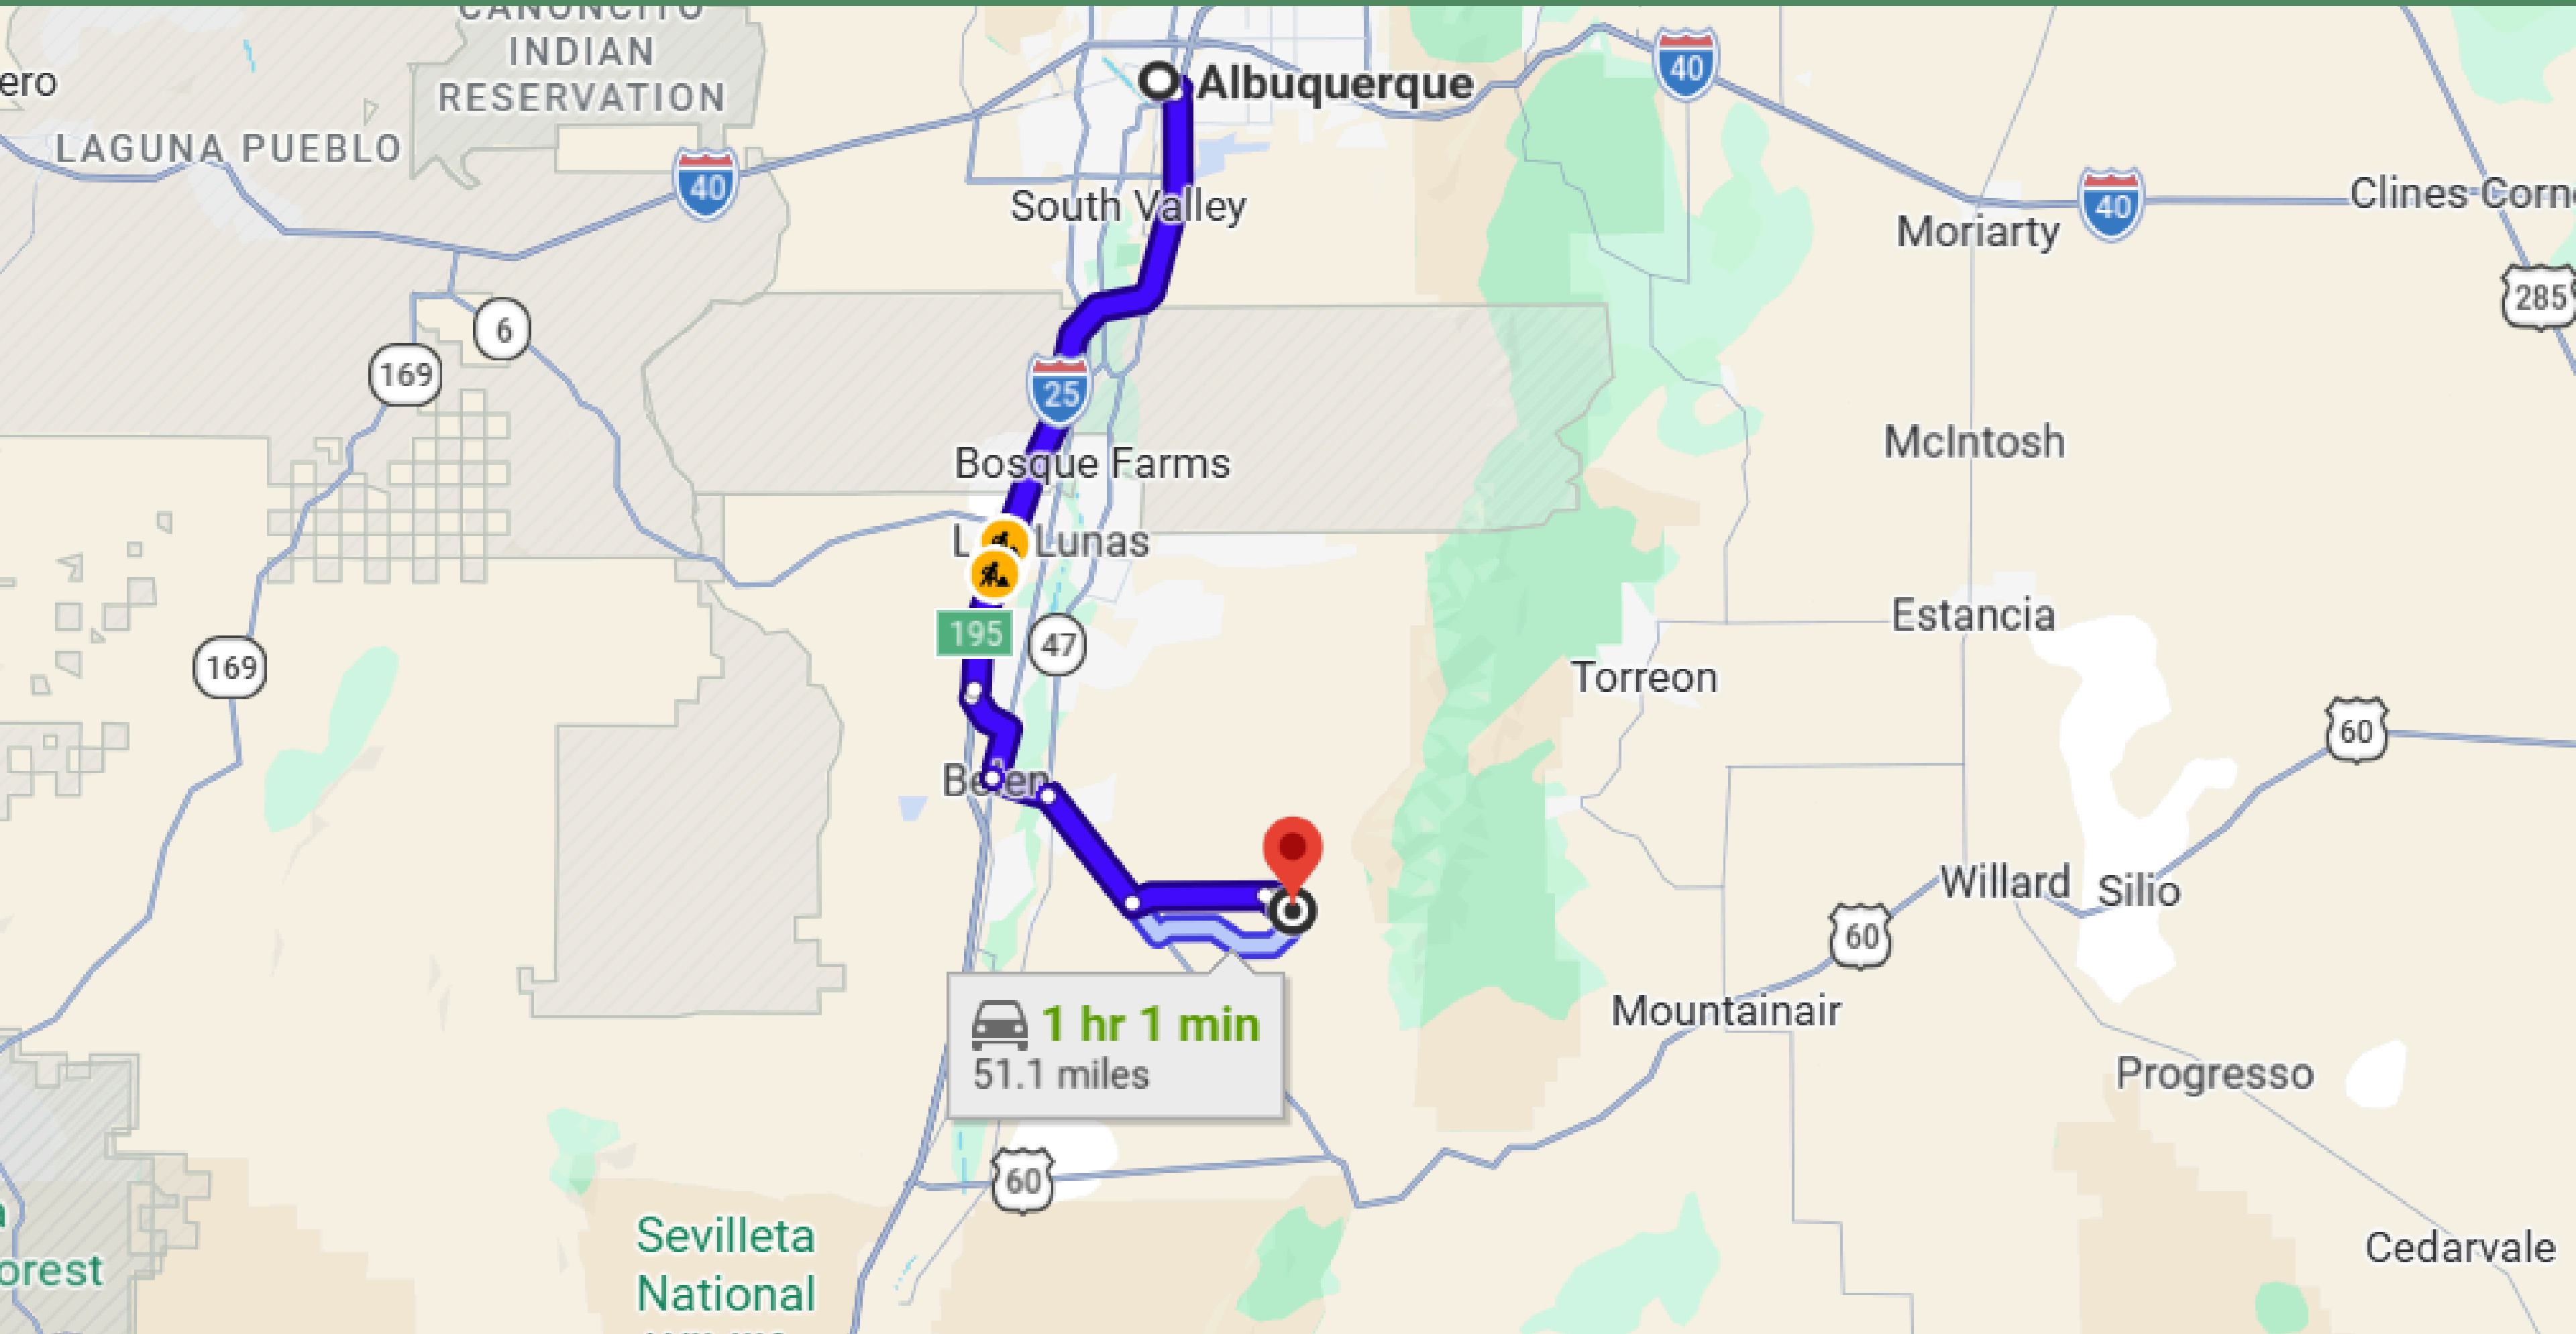

# 1 HR DRIVE TO ALBUQUERQUE

# 36 MINUTES DRIVE TO LOS CHAVEZ TOWN

# 22 MINUTES DRIVE TO RIO COMMUNITIES

# 40 MINUTES DRIVE TO LOS LUNAS TOWN