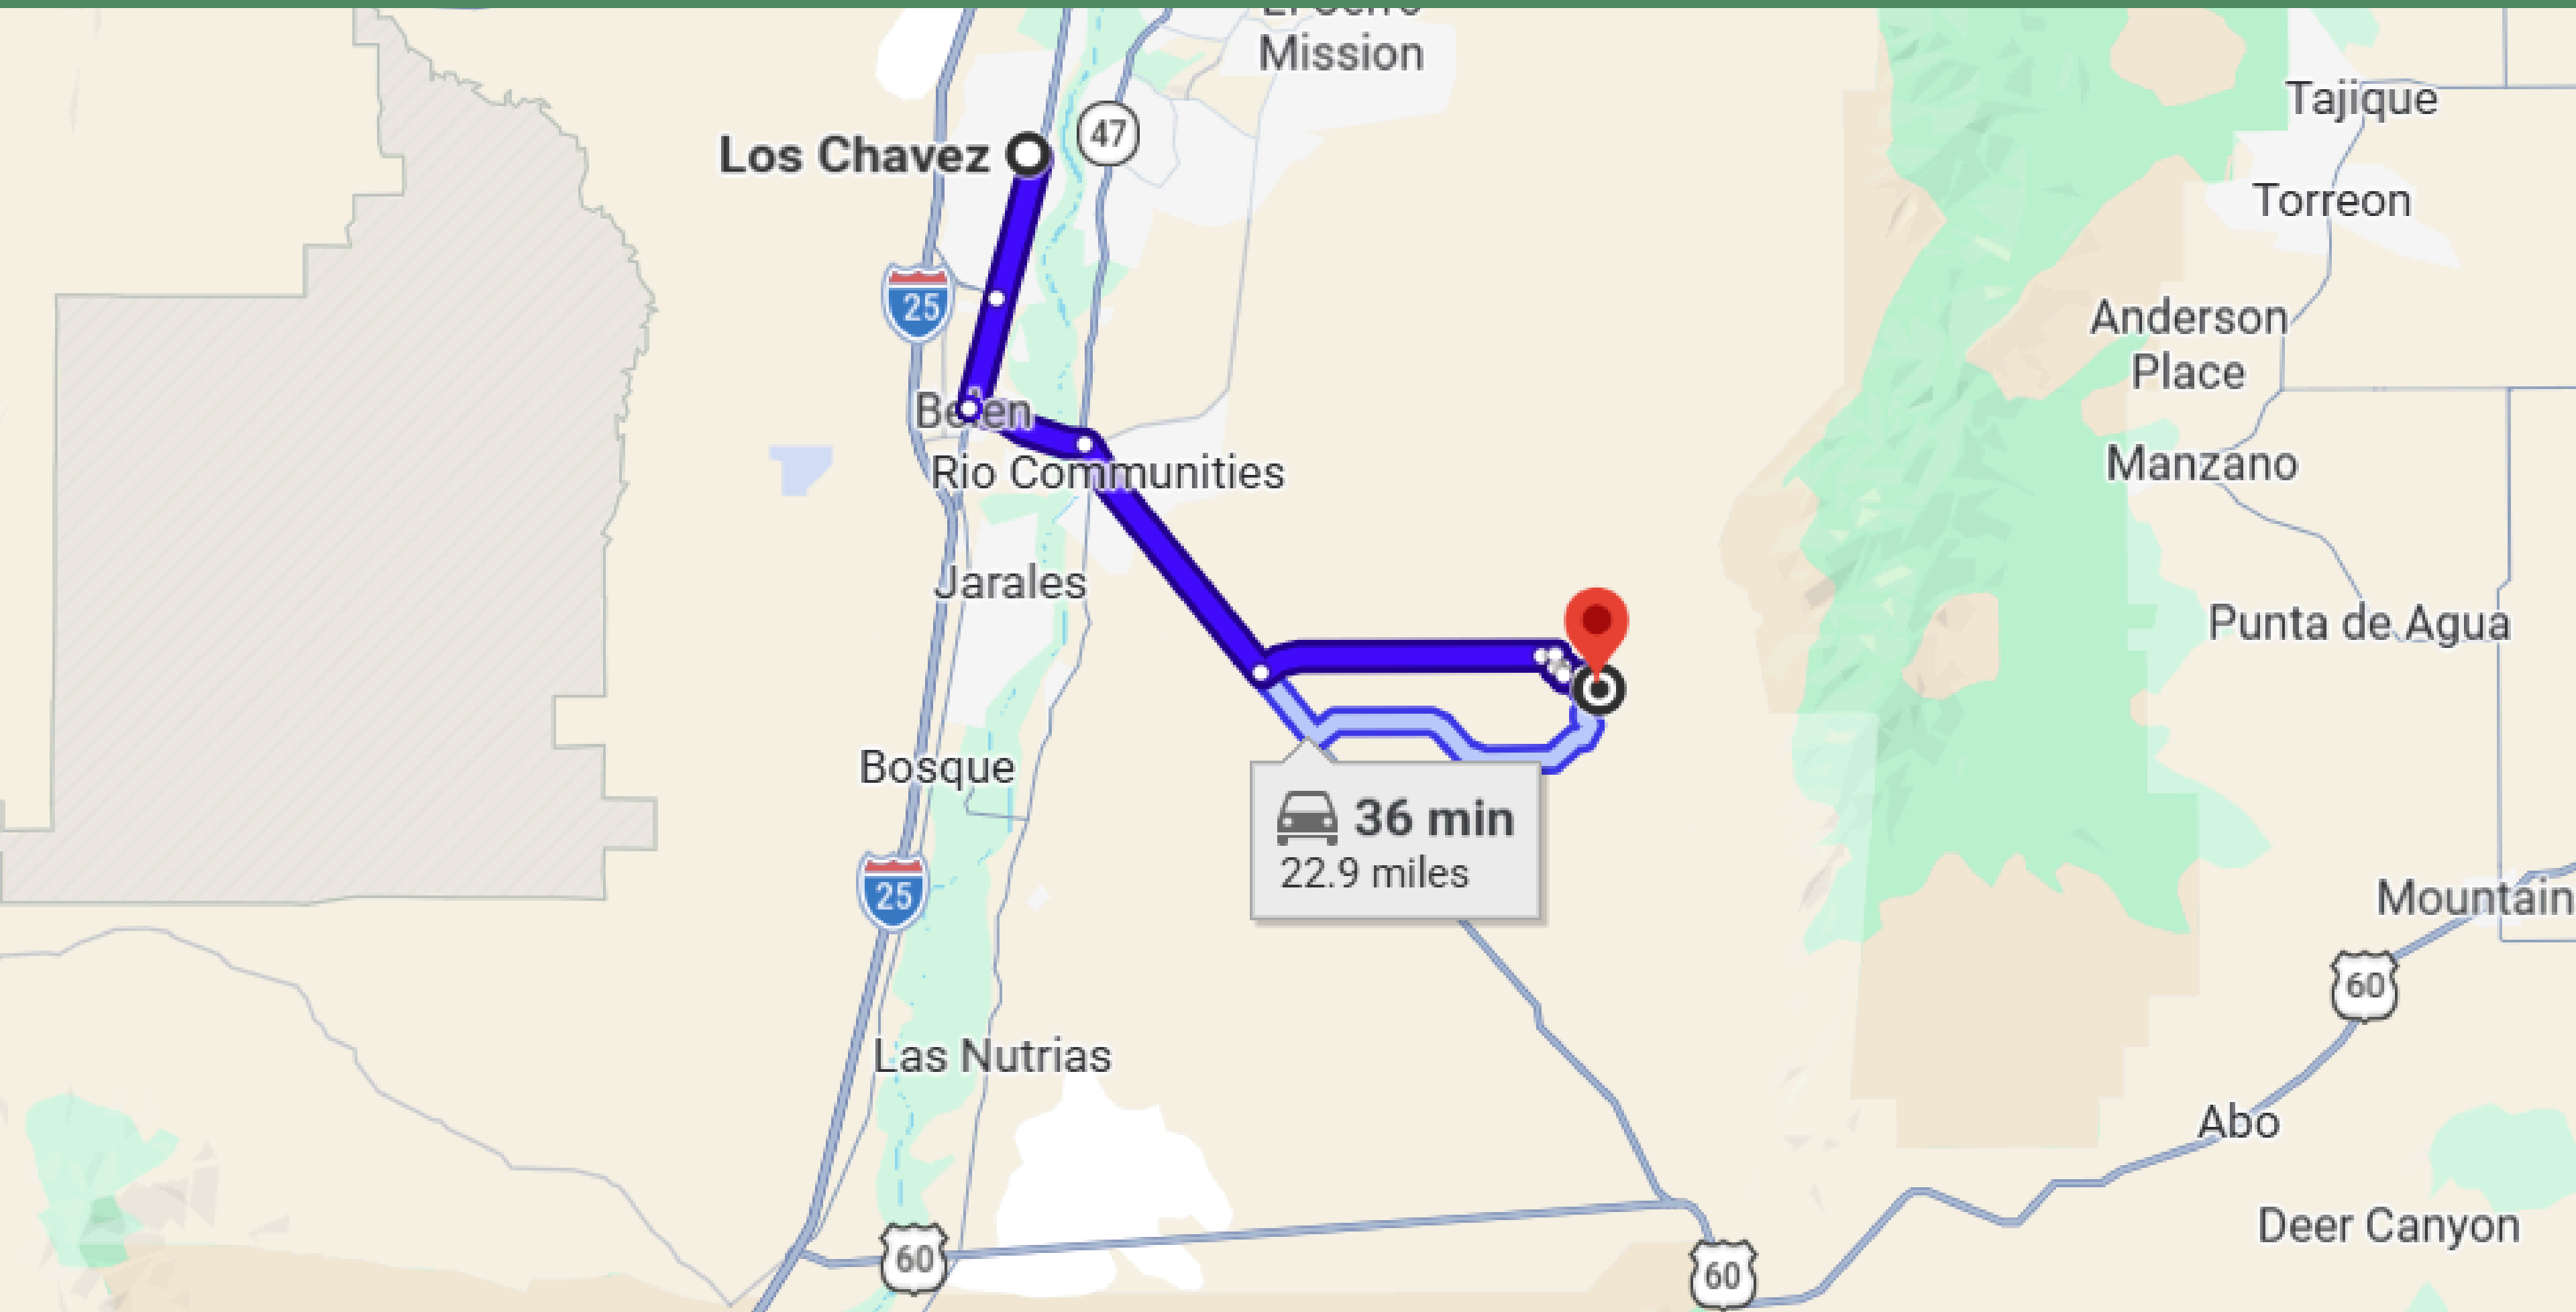

# 1 HR DRIVE TO ALBUQUERQUE

# 36 MINUTES DRIVE TO LOS CHAVEZ TOWN

# 22 MINUTES DRIVE TO RIO COMMUNITIES

# 40 MINUTES DRIVE TO LOS LUNAS TOWN