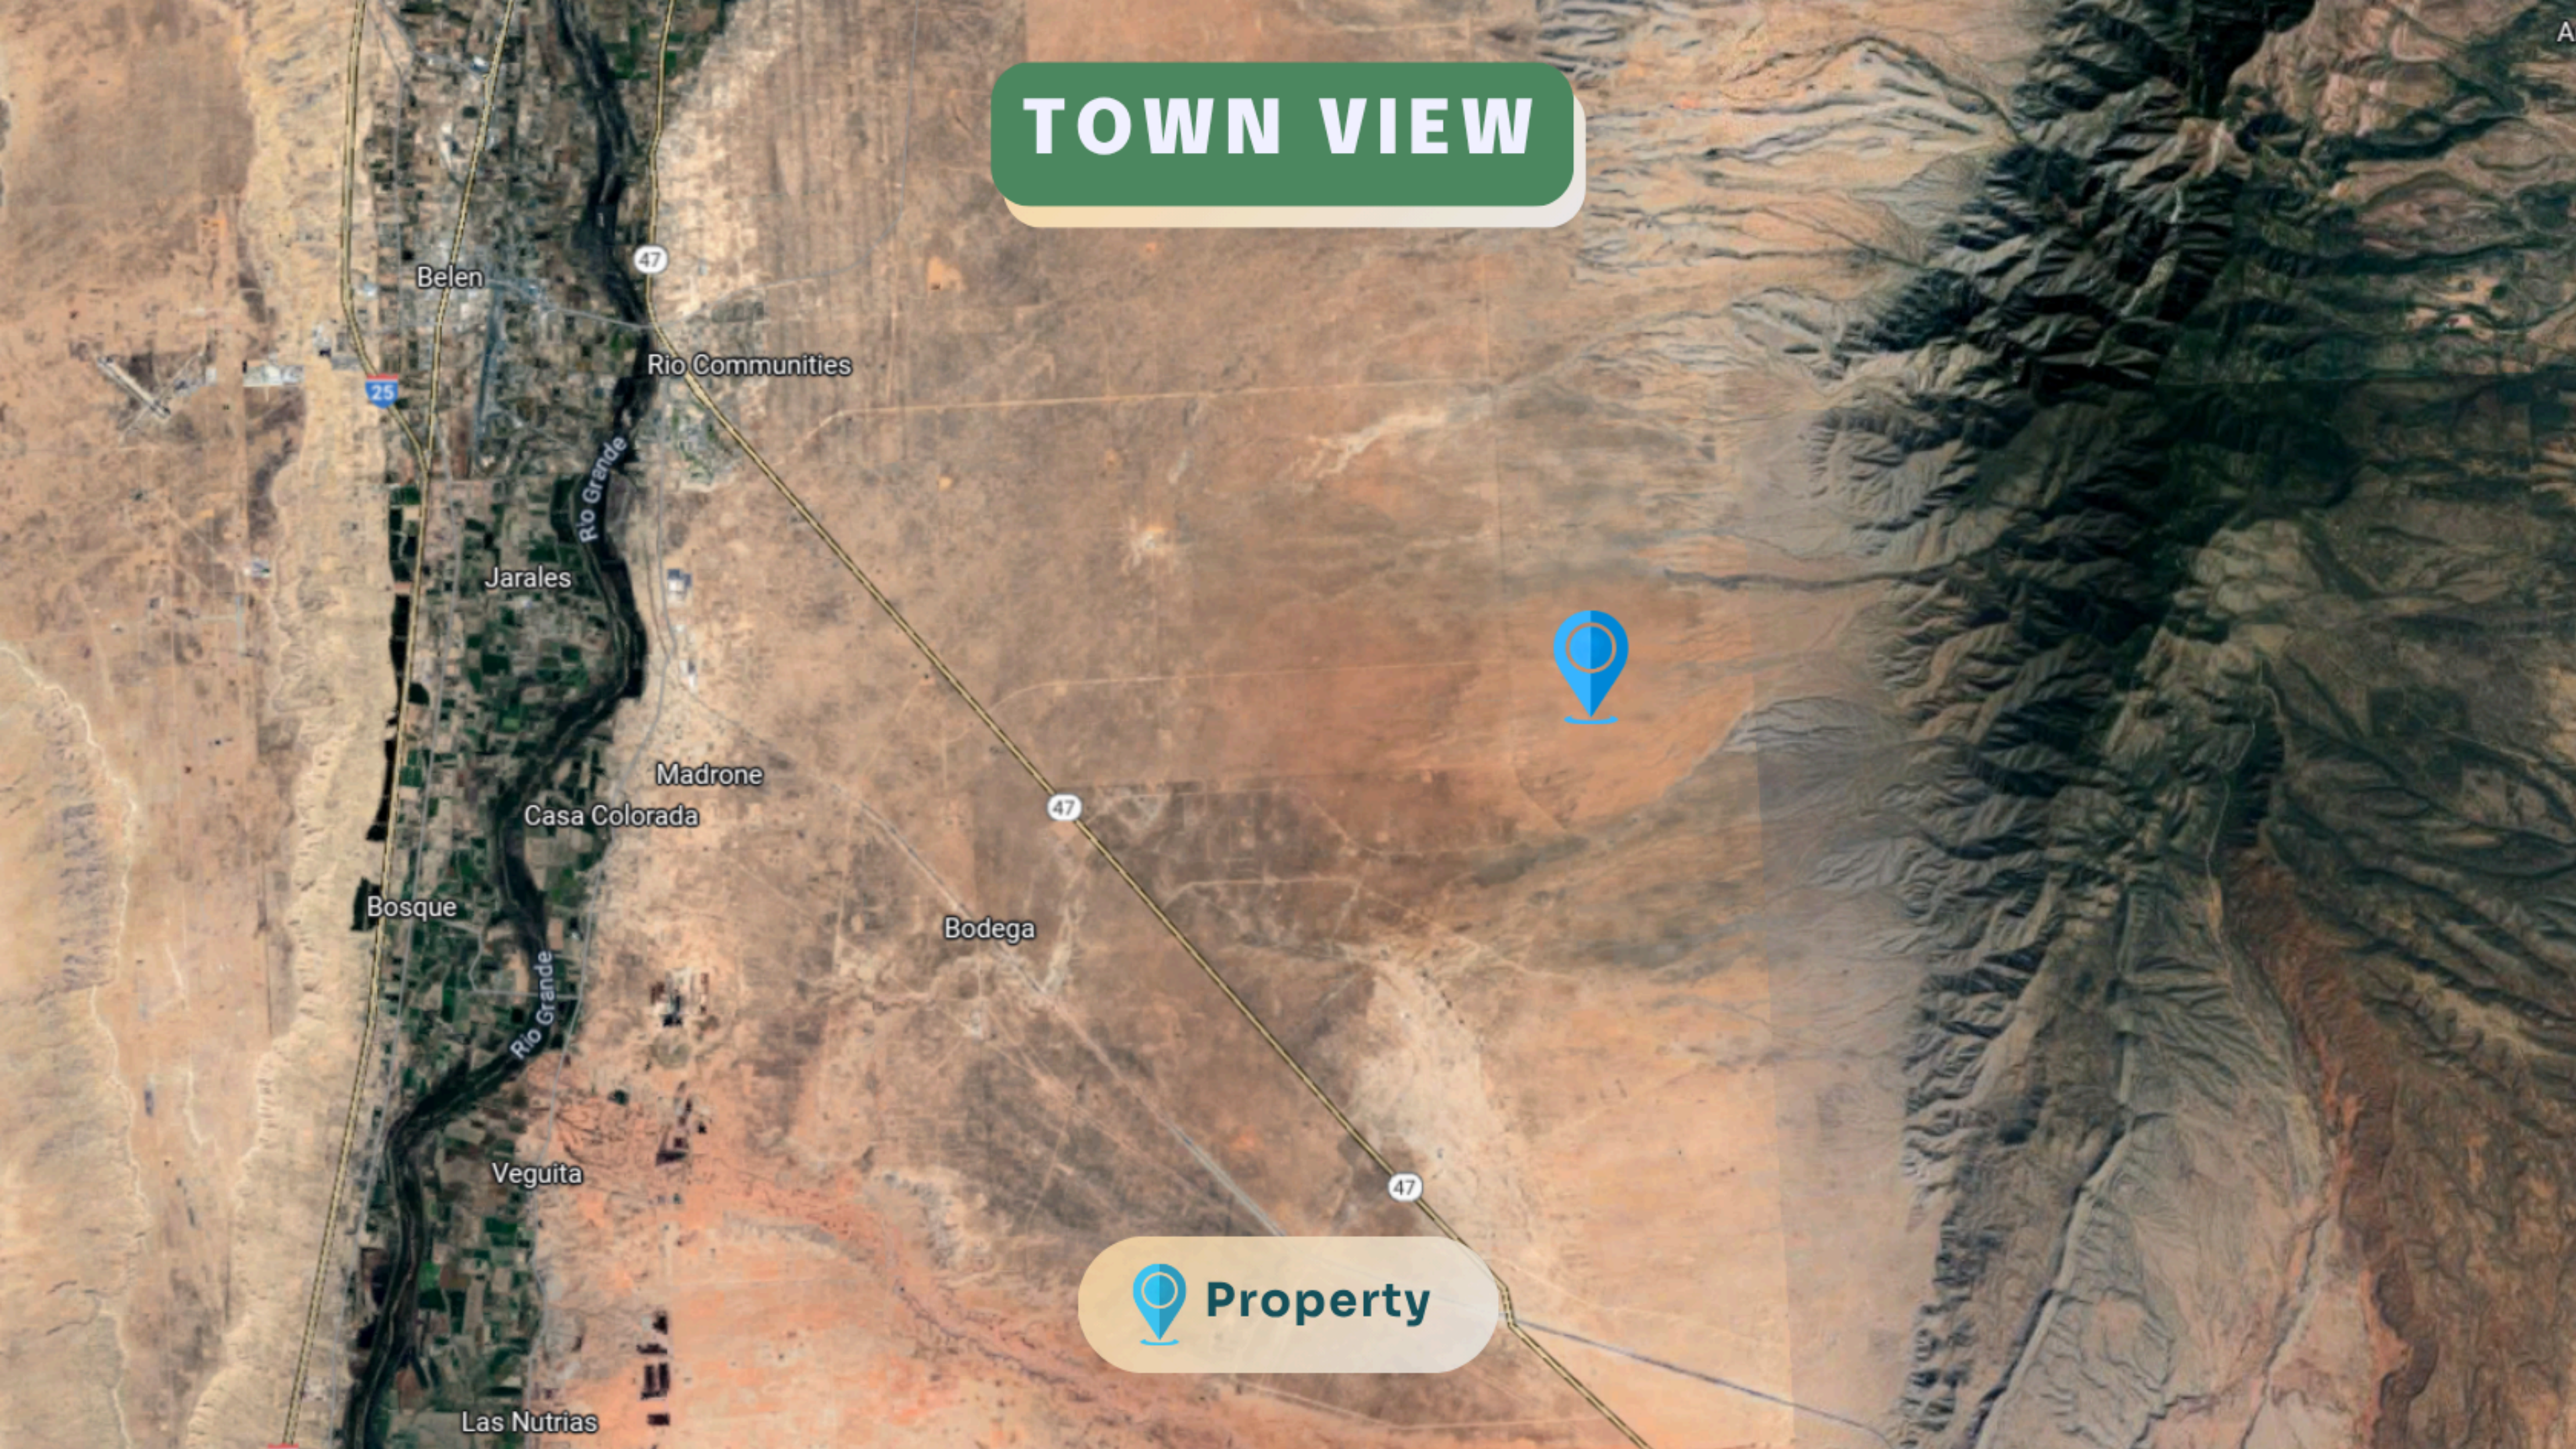

TOWN VIEW

Belen

47

25

Rio Communities

Jarales

Rio Grande

Madrone

Casa Colorada

47

Bosque

Bodega

Veguita

47

Las Nutrias

 **Property**

COUNTY VIEW

 **Property**

Cibola
National Forest

KEY ACCESS ROUTES

The  property is located on along Progress Blvd Rd, with convenient access from Belen and Los Lunas, making it highly accessible.

DRIVING DIRECTIONS

Take NM-47 S/Rio Communities Blvd to S Navajo Loop (11 min, 8.2 mi), then continue on S Navajo Loop to your destination (16 min, 7.4 mi).