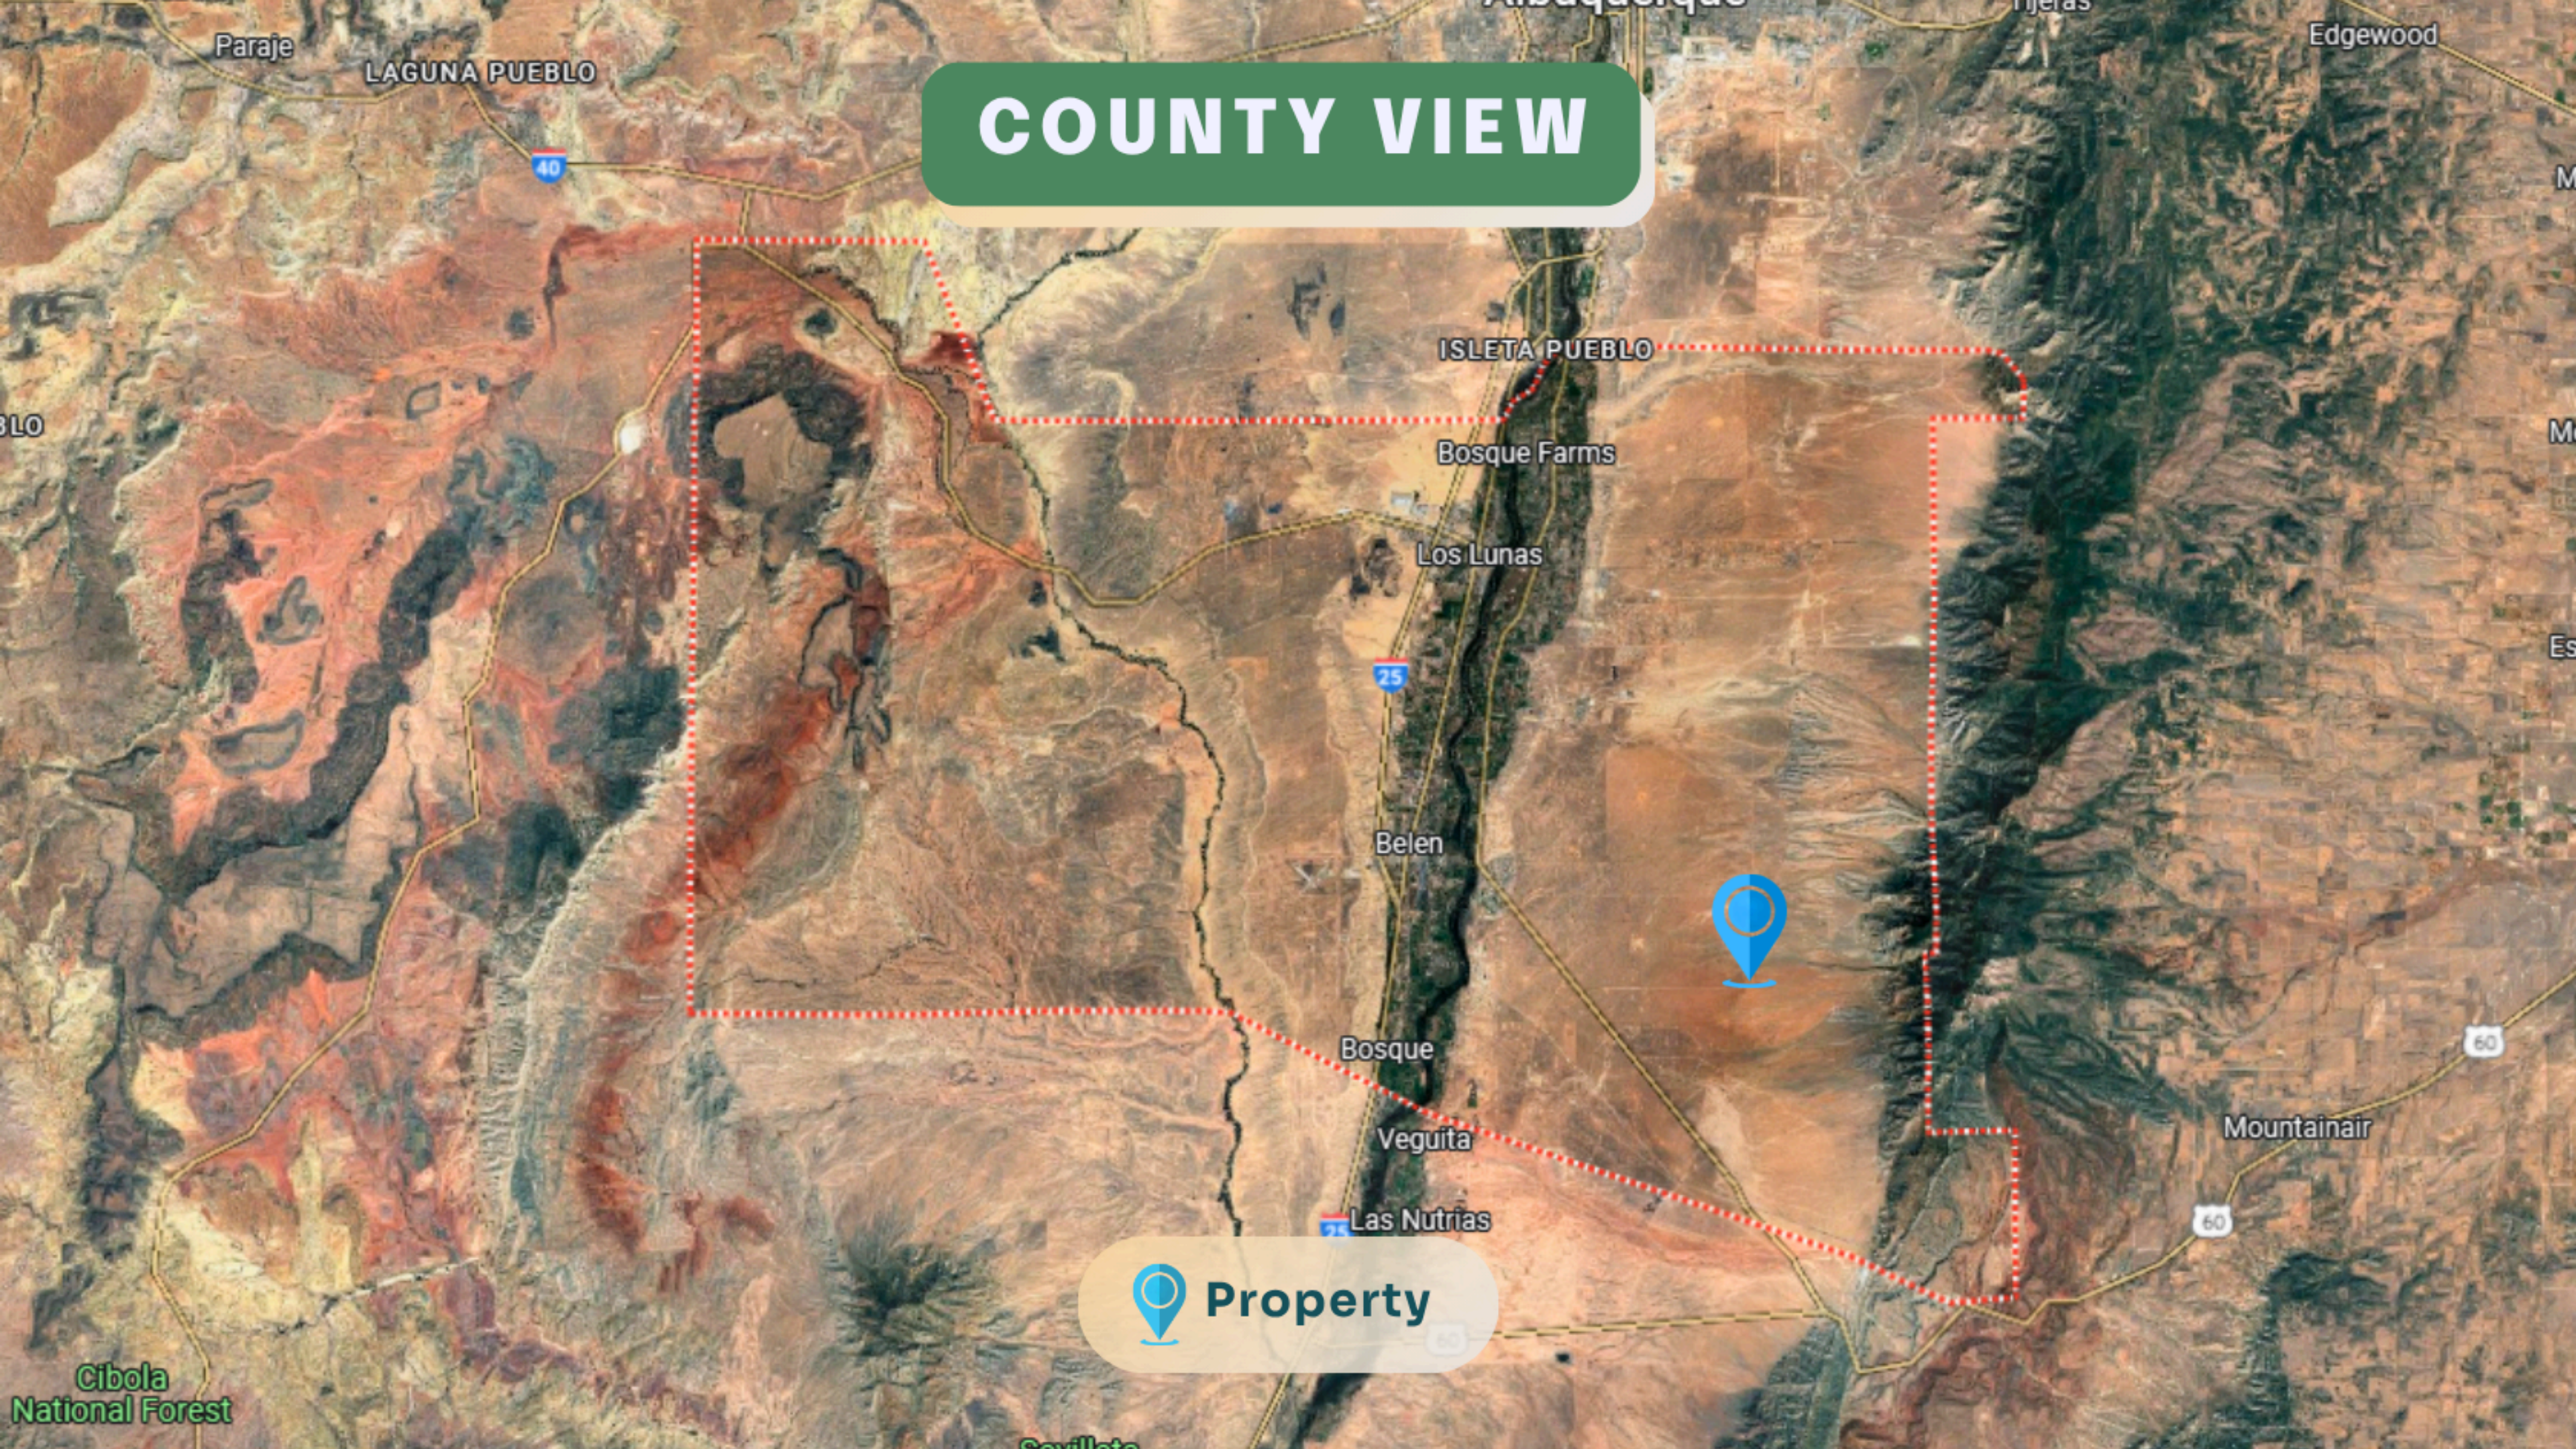

TOWN VIEW

Belen

47

25

Rio Communities

Jarales

Rio Grande

Madrone

Casa Colorada

47

Bosque

Bodega

Veguita

47

Las Nutrias

 **Property**

COUNTY VIEW

 **Property**

Cibola
National Forest

KEY ACCESS ROUTES

The  property is located on along Progress Blvd Rd, with convenient access from Belen and Los Lunas, making it highly accessible.

DRIVING DIRECTIONS

Take NM-47 S/Rio Communities Blvd to S Navajo Loop (11 min, 8.2 mi), then continue on S Navajo Loop to your destination (16 min, 7.4 mi).