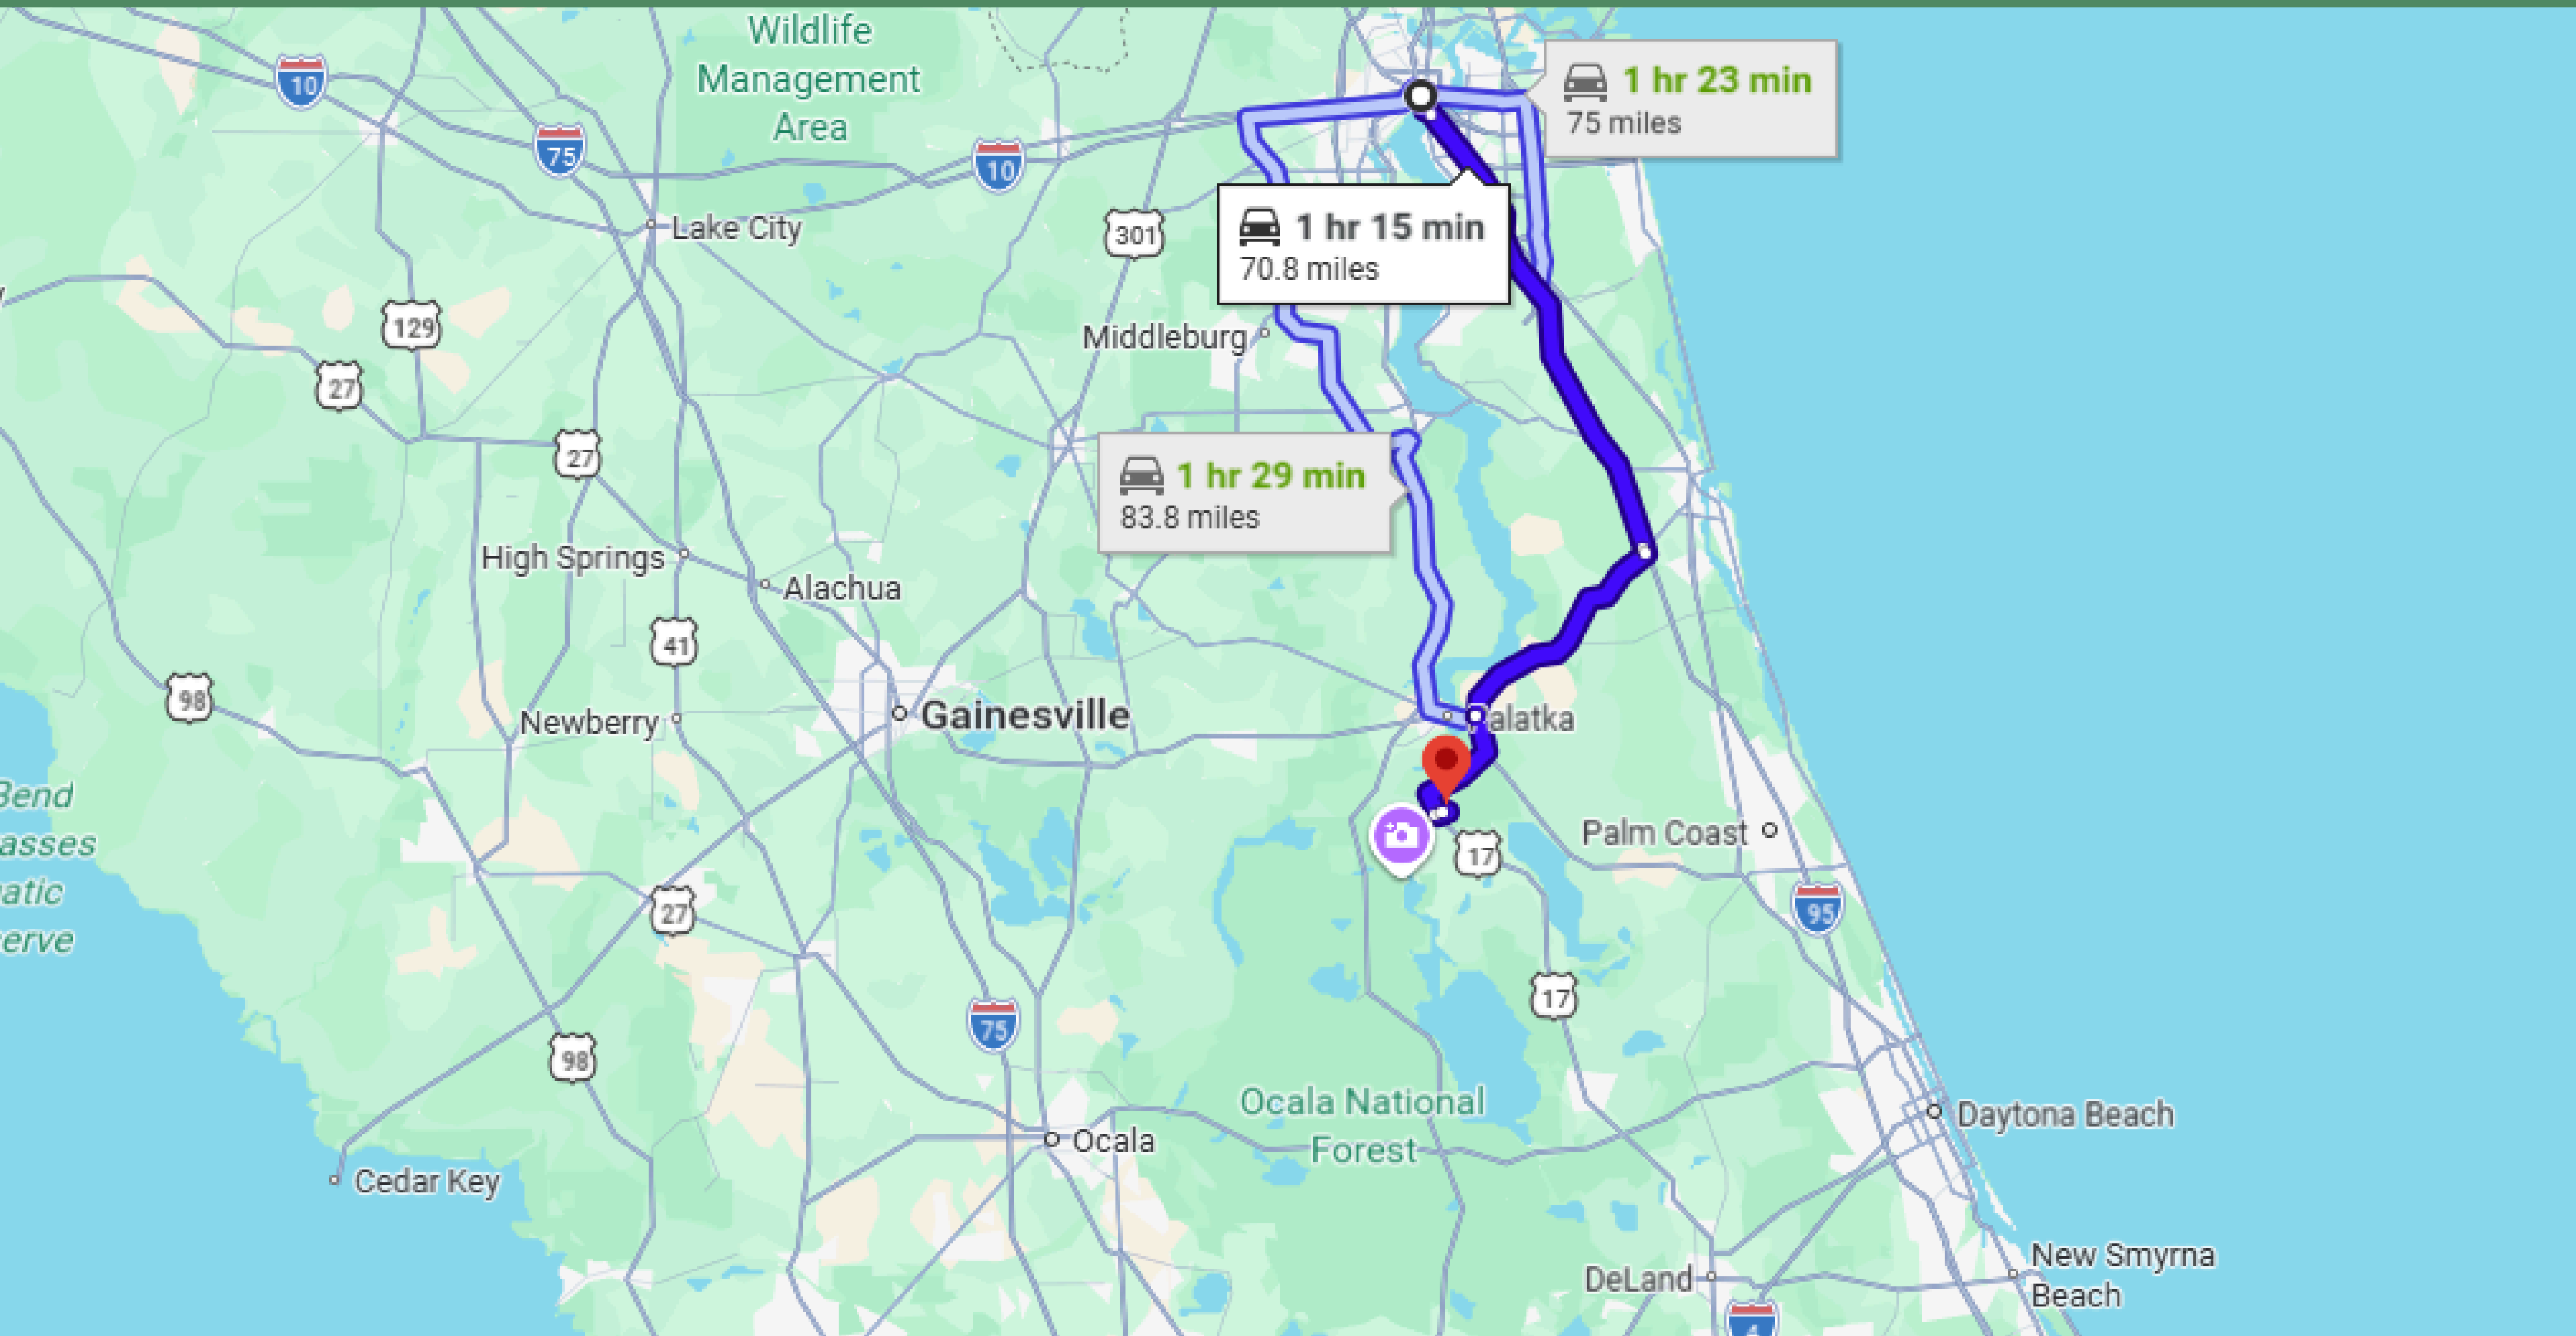

# 1 HR & 40 MINS DRIVE TO ORLANDO

# 20-MINUTE DRIVE TO PALATKA TOWN

# 6-MINUTE DRIVE TO SATSUMA TOWN

# 1 HR & 15-MINUTE DRIVE TO JACKSONVILLE TOWN