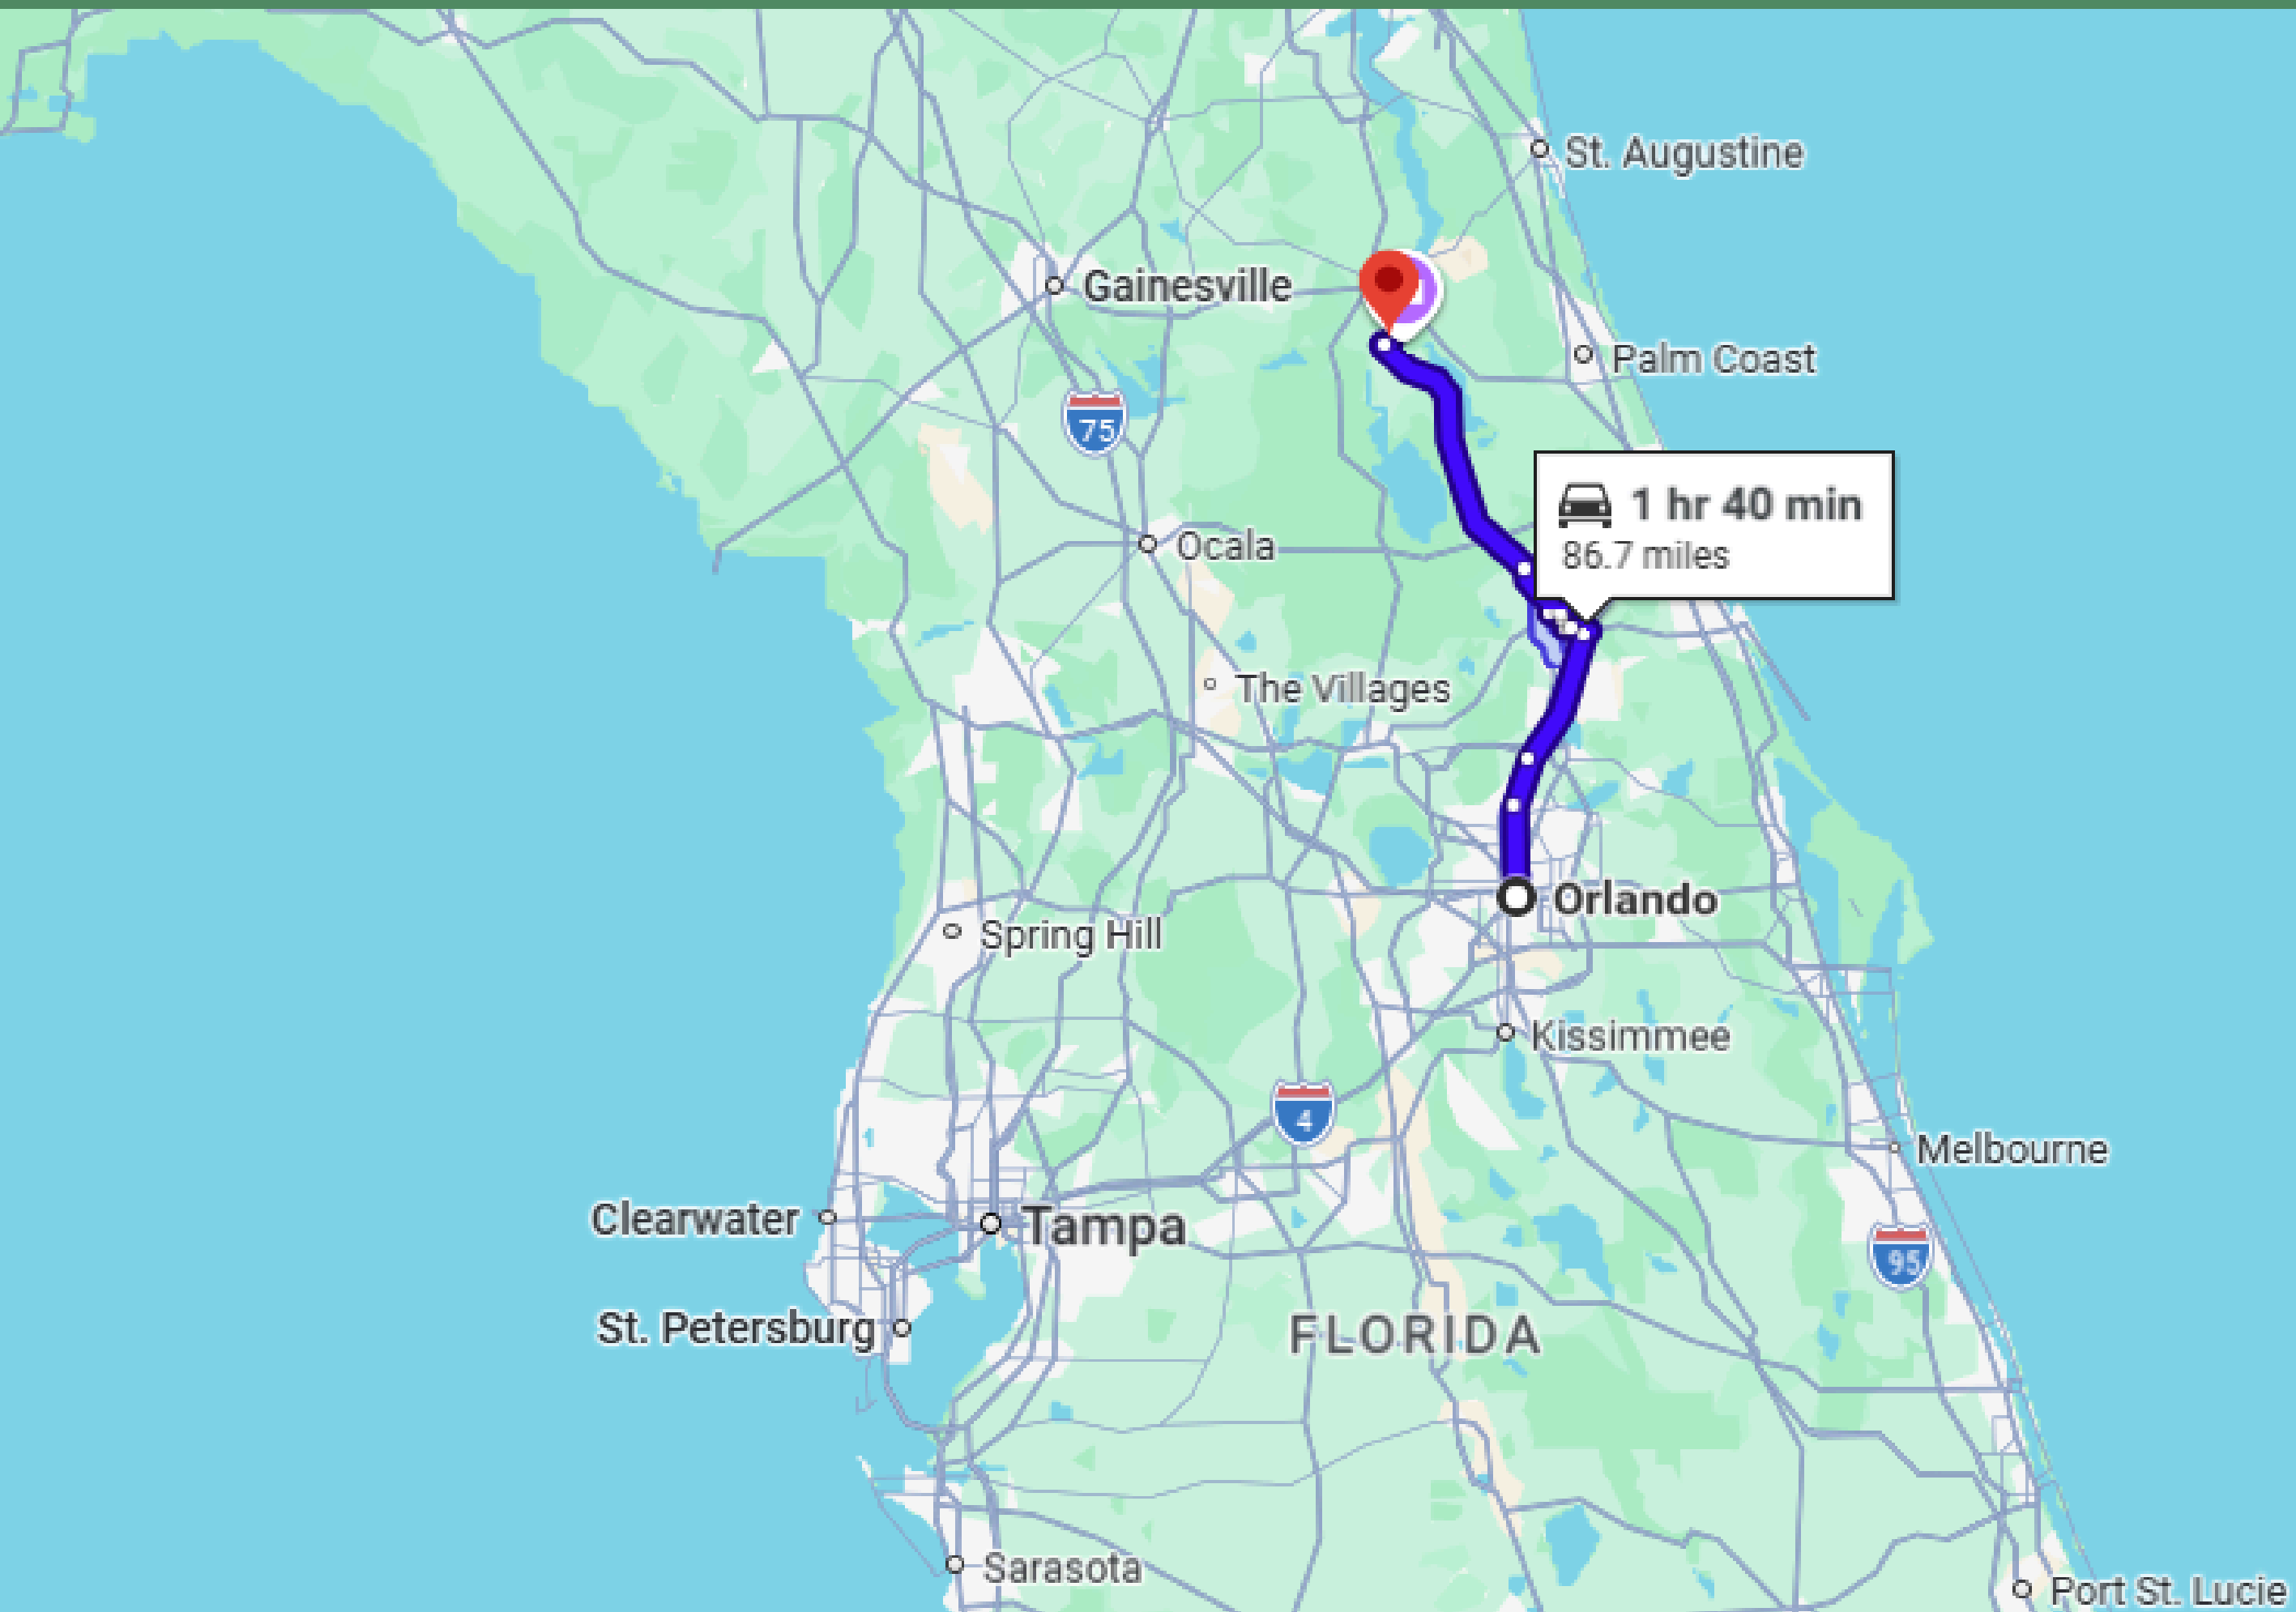

# 1 HR & 40 MINS DRIVE TO ORLANDO

# 20-MINUTE DRIVE TO PALATKA TOWN

# 6-MINUTE DRIVE TO SATSUMA TOWN

# 54- MINUTE DRIVE TO ST. AUGUSTINE BEACH