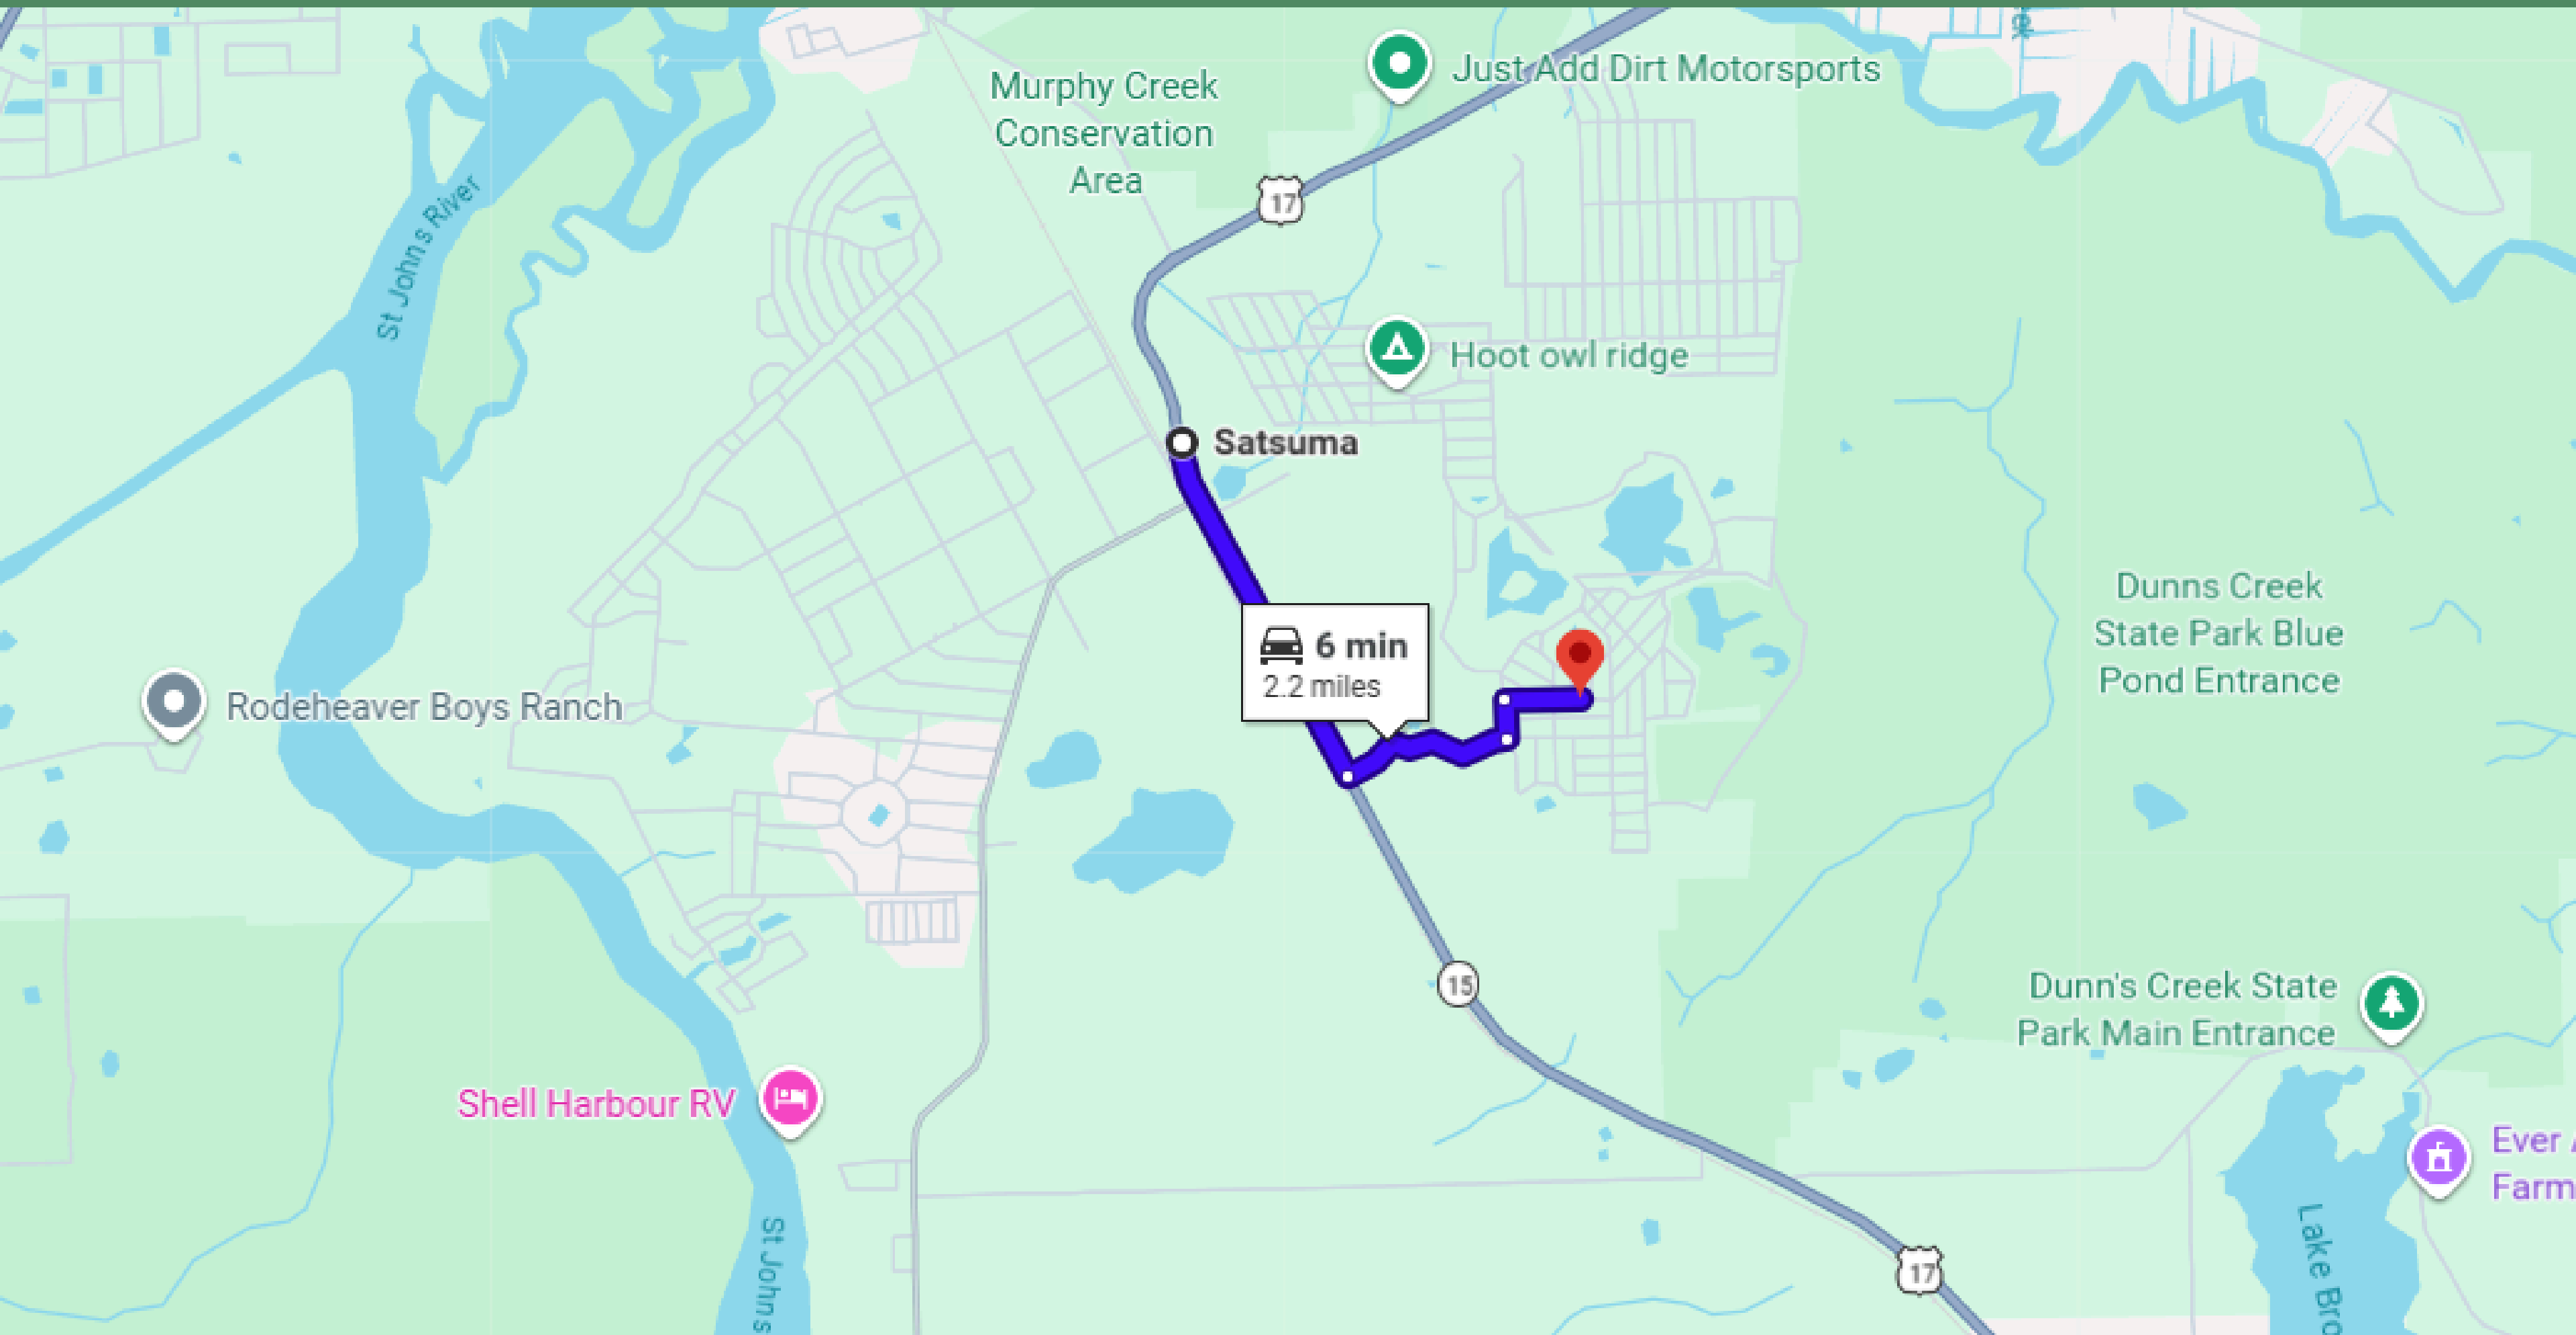

# 20-MINUTE DRIVE TO PALATKA TOWN

# 6-MINUTE DRIVE TO SATSUMA TOWN

# 1 HR & 15-MINUTE DRIVE TO JACKSONVILLE TOWN

# 54- MINUTE DRIVE TO ST. AUGUSTINE BEACH