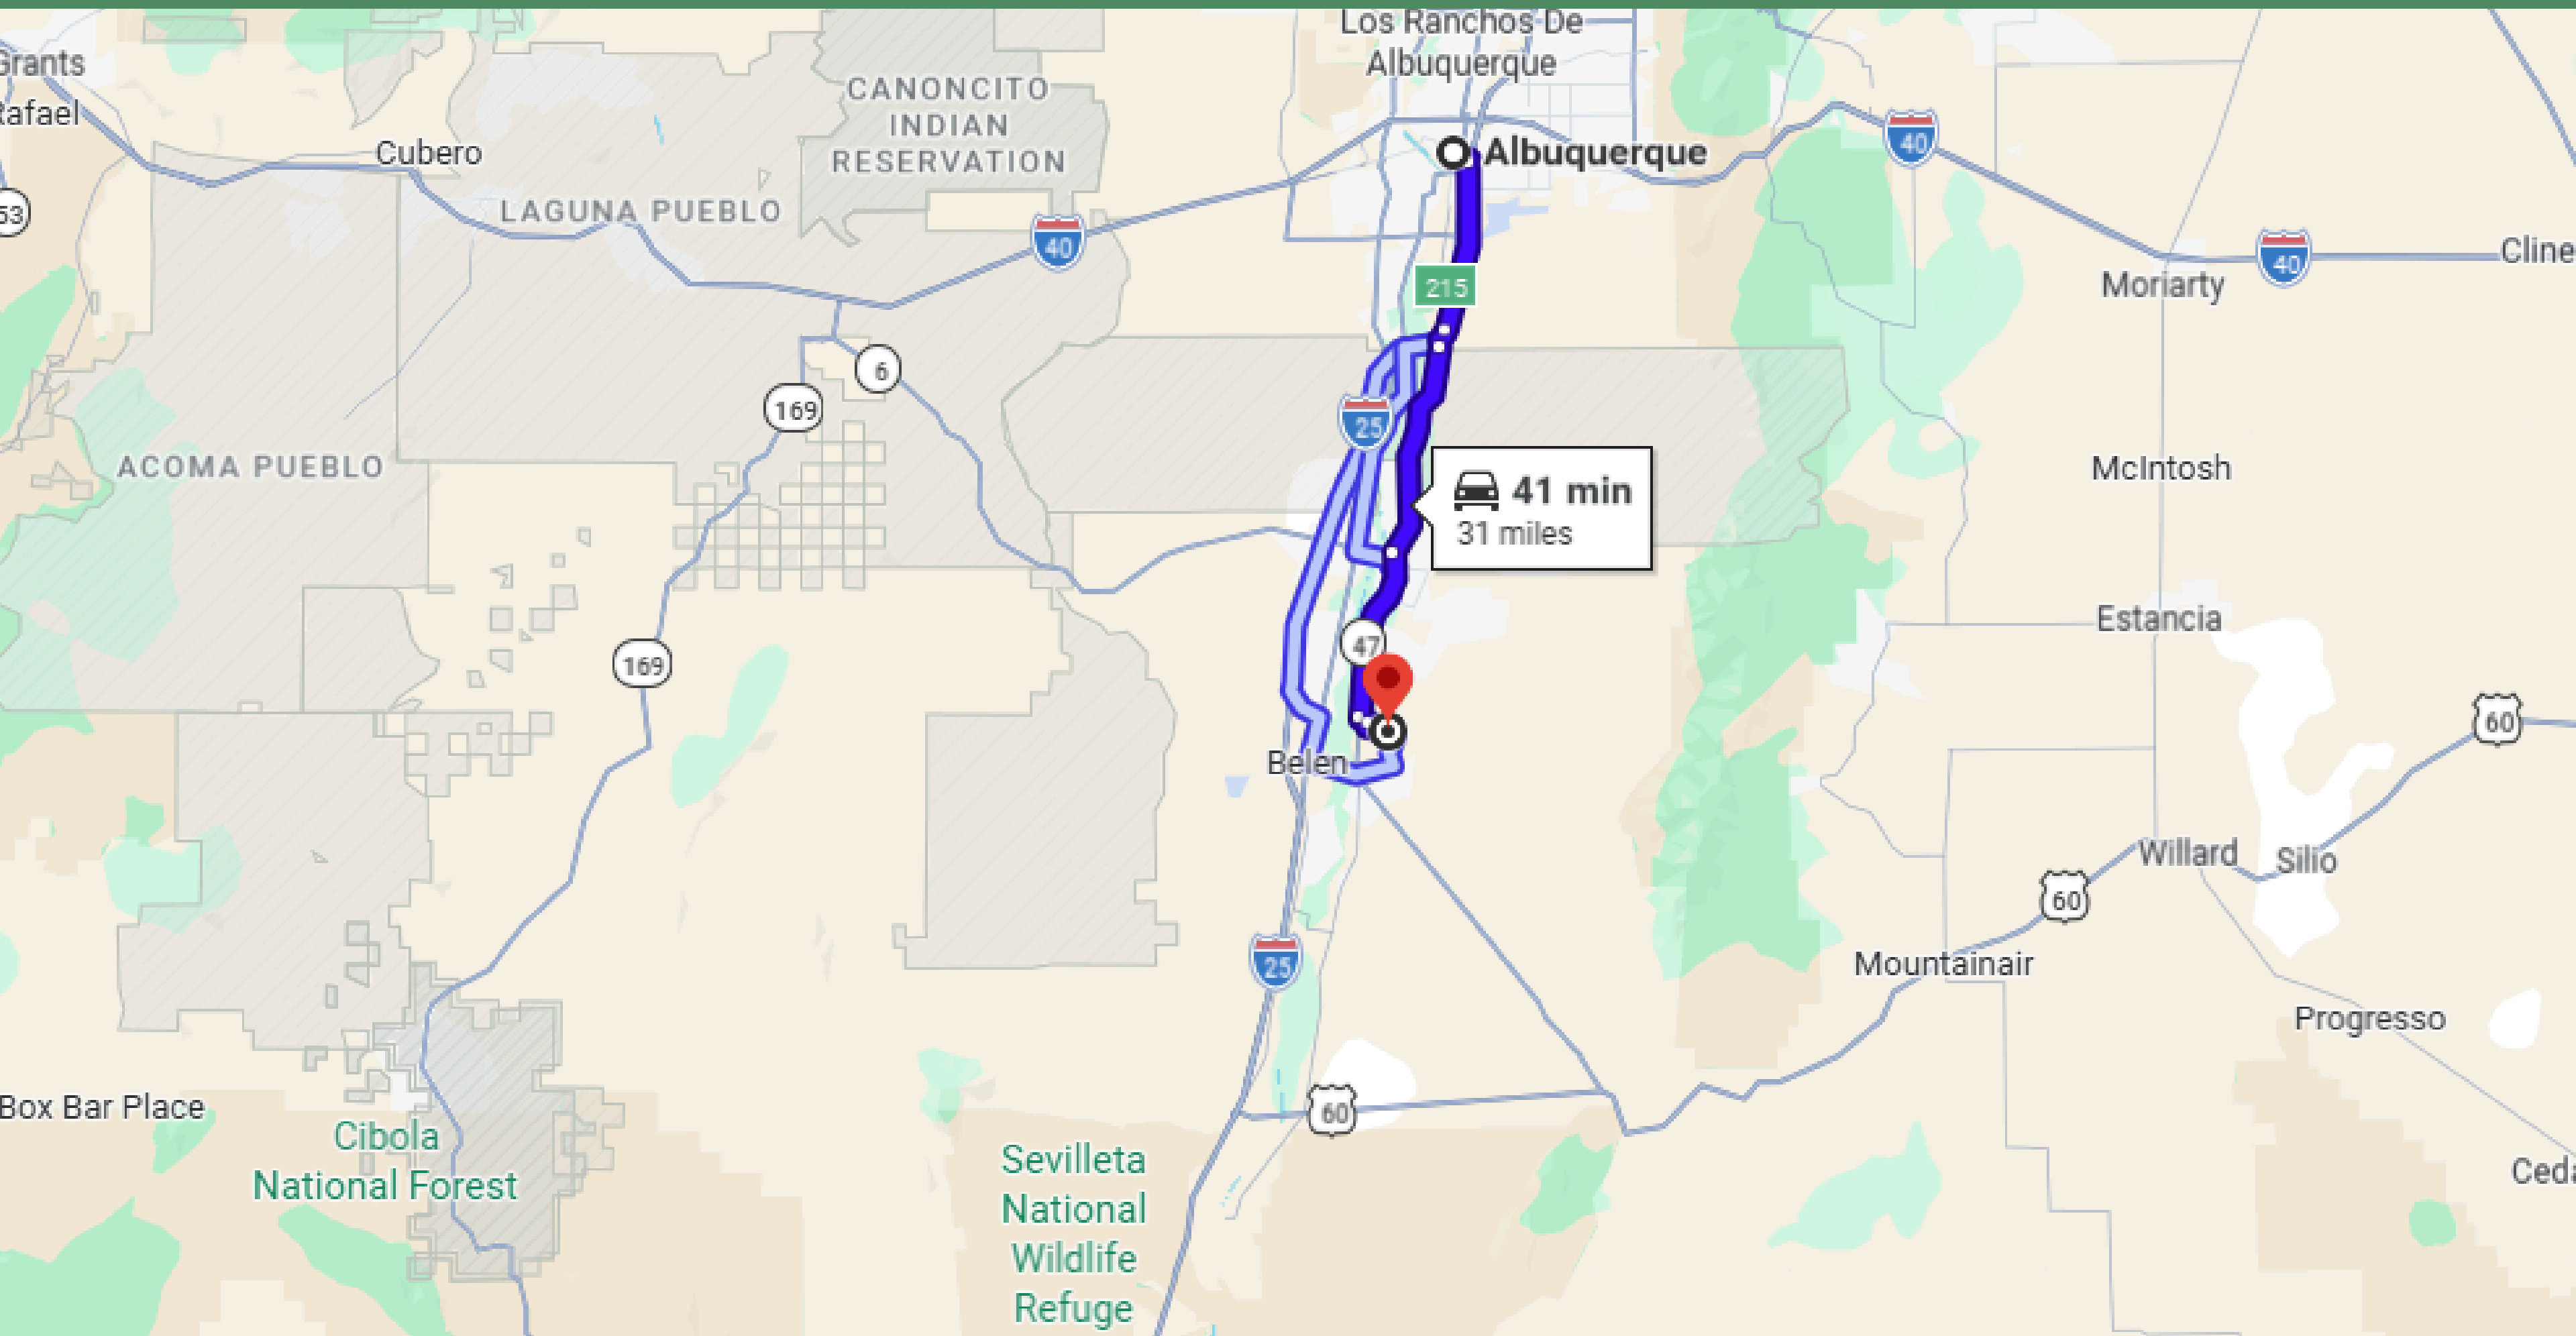

# 41 MINUTES DRIVE TO ALBUQUERQUE

# 19 MINUTES DRIVE TO LOS CHAVEZ TOWN

# 8 MINUTES DRIVE TO RIO COMMUNITIES

# 19 MINUTES DRIVE TO LOS LUNAS TOWN