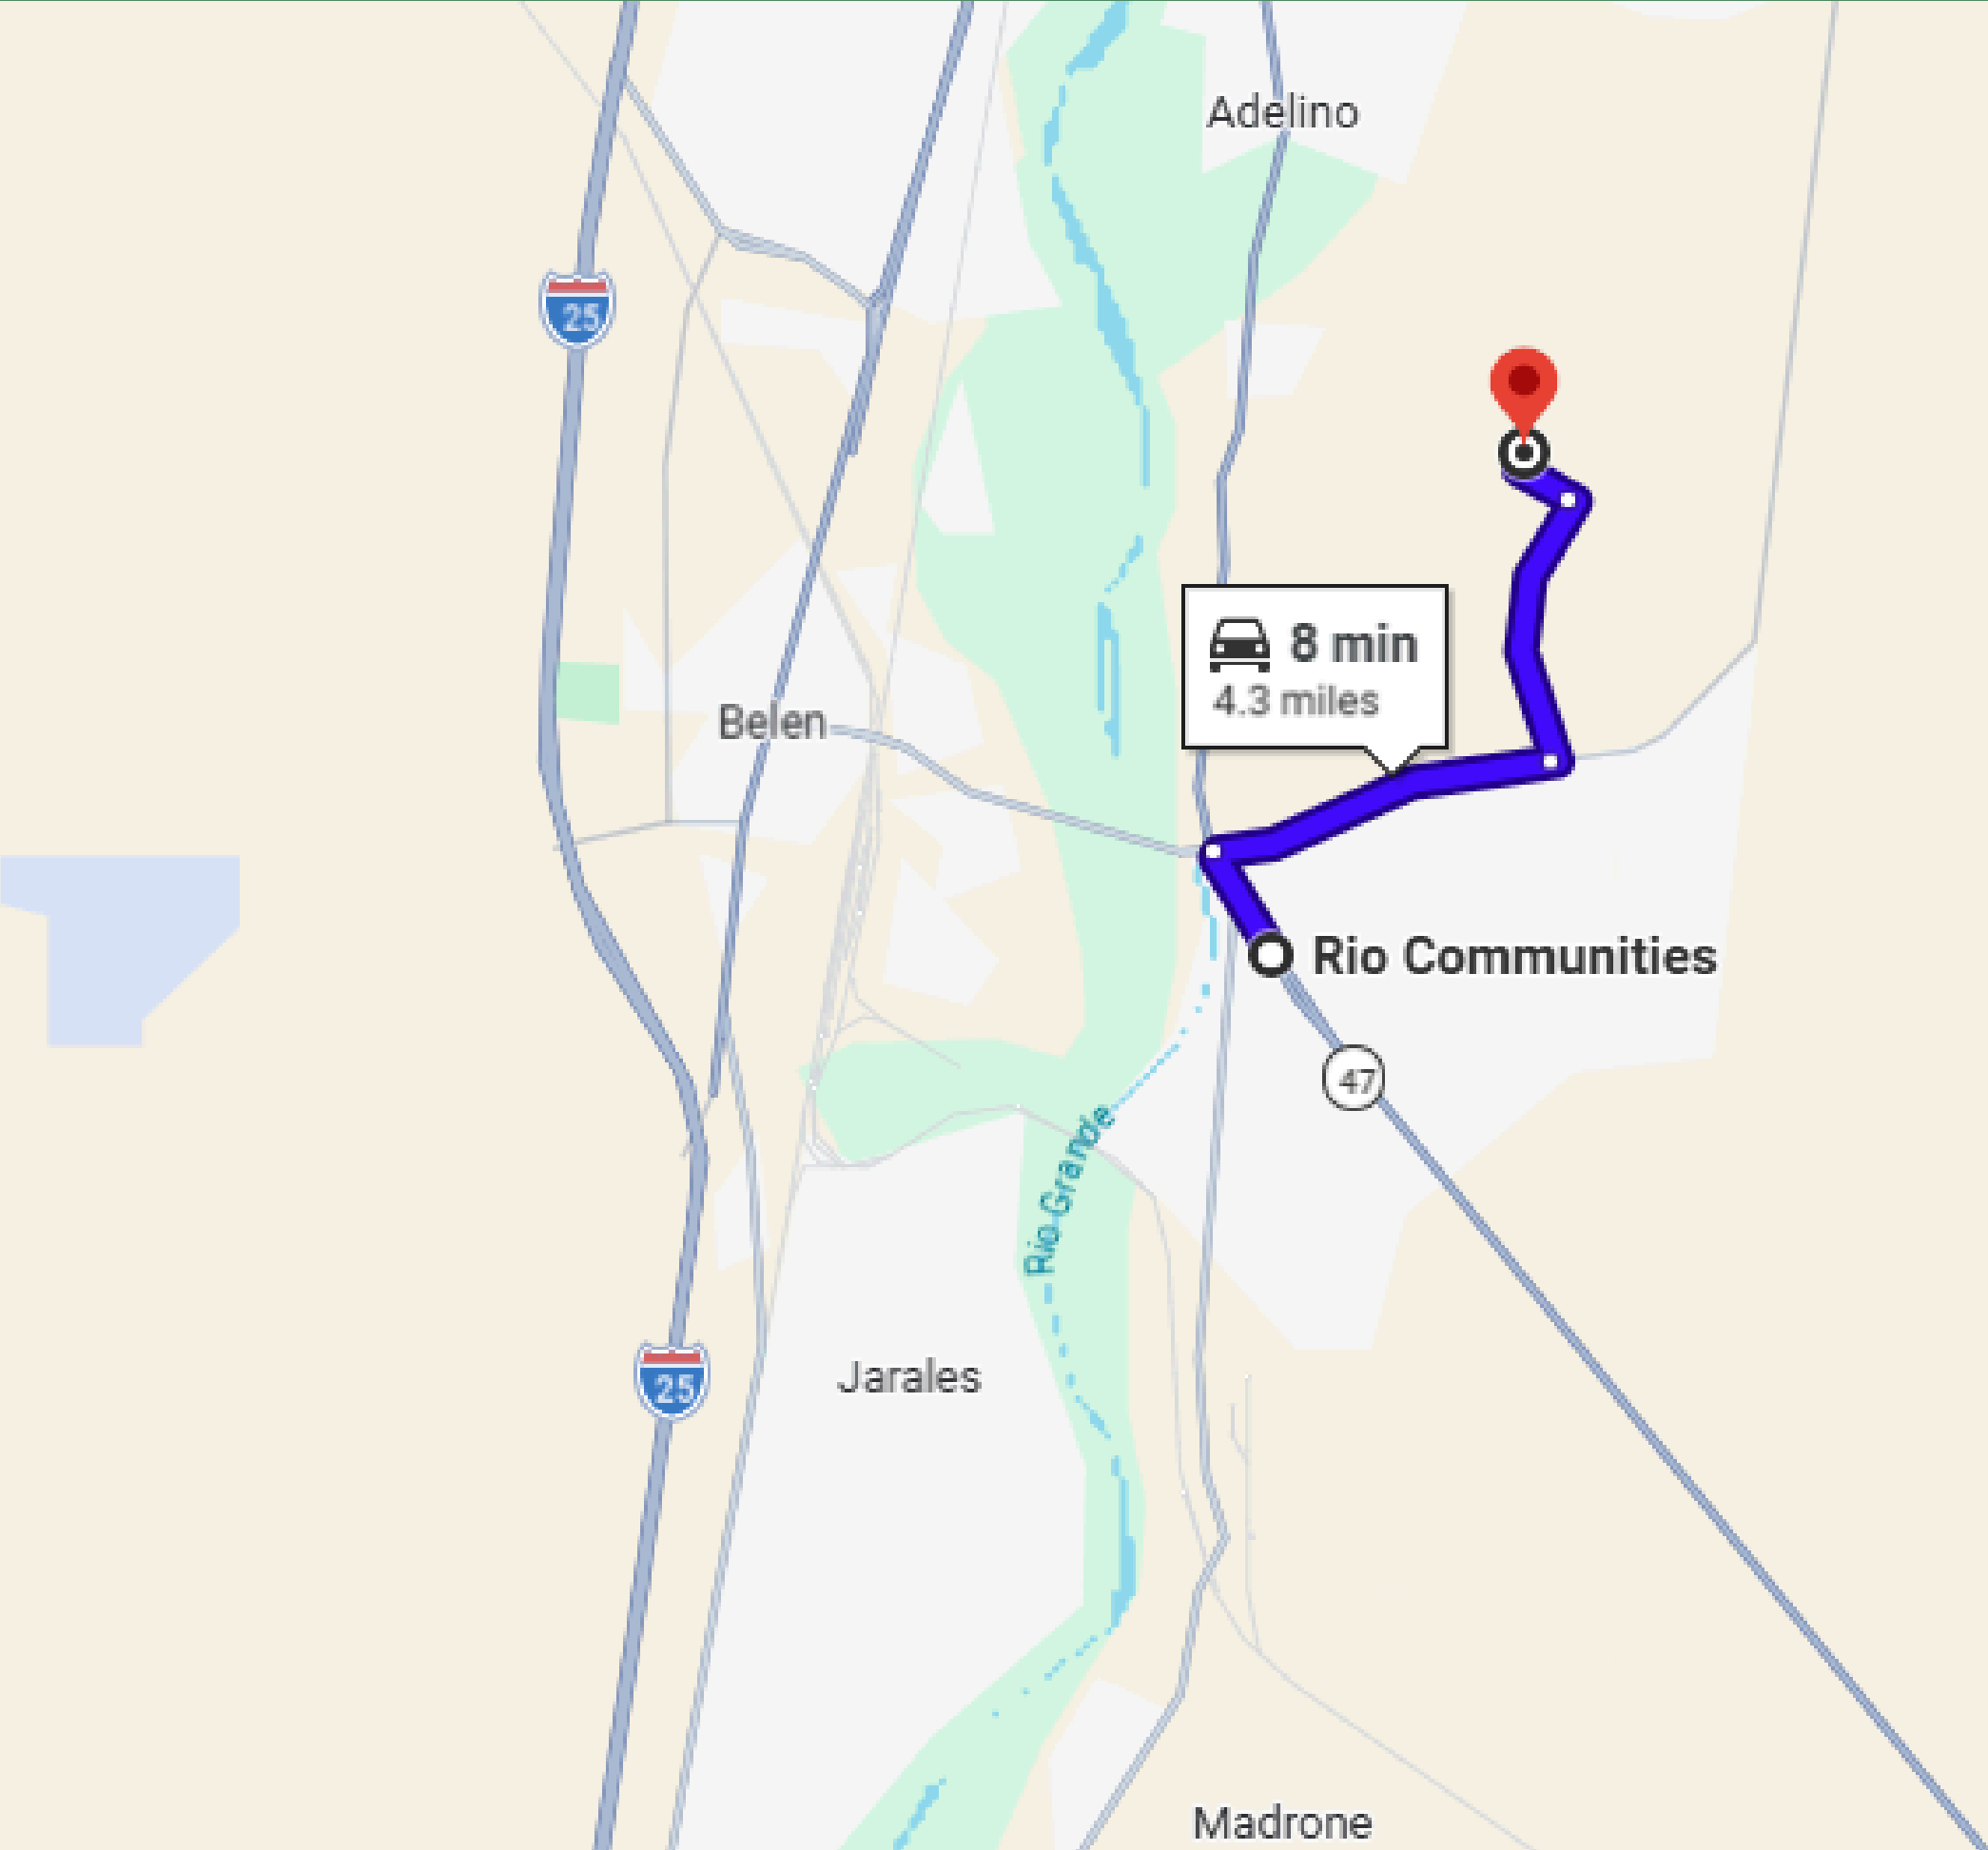

# 41 MINUTES DRIVE TO ALBUQUERQUE

# 19 MINUTES DRIVE TO LOS CHAVEZ TOWN

# 8 MINUTES DRIVE TO RIO COMMUNITIES

# 19 MINUTES DRIVE TO LOS LUNAS TOWN