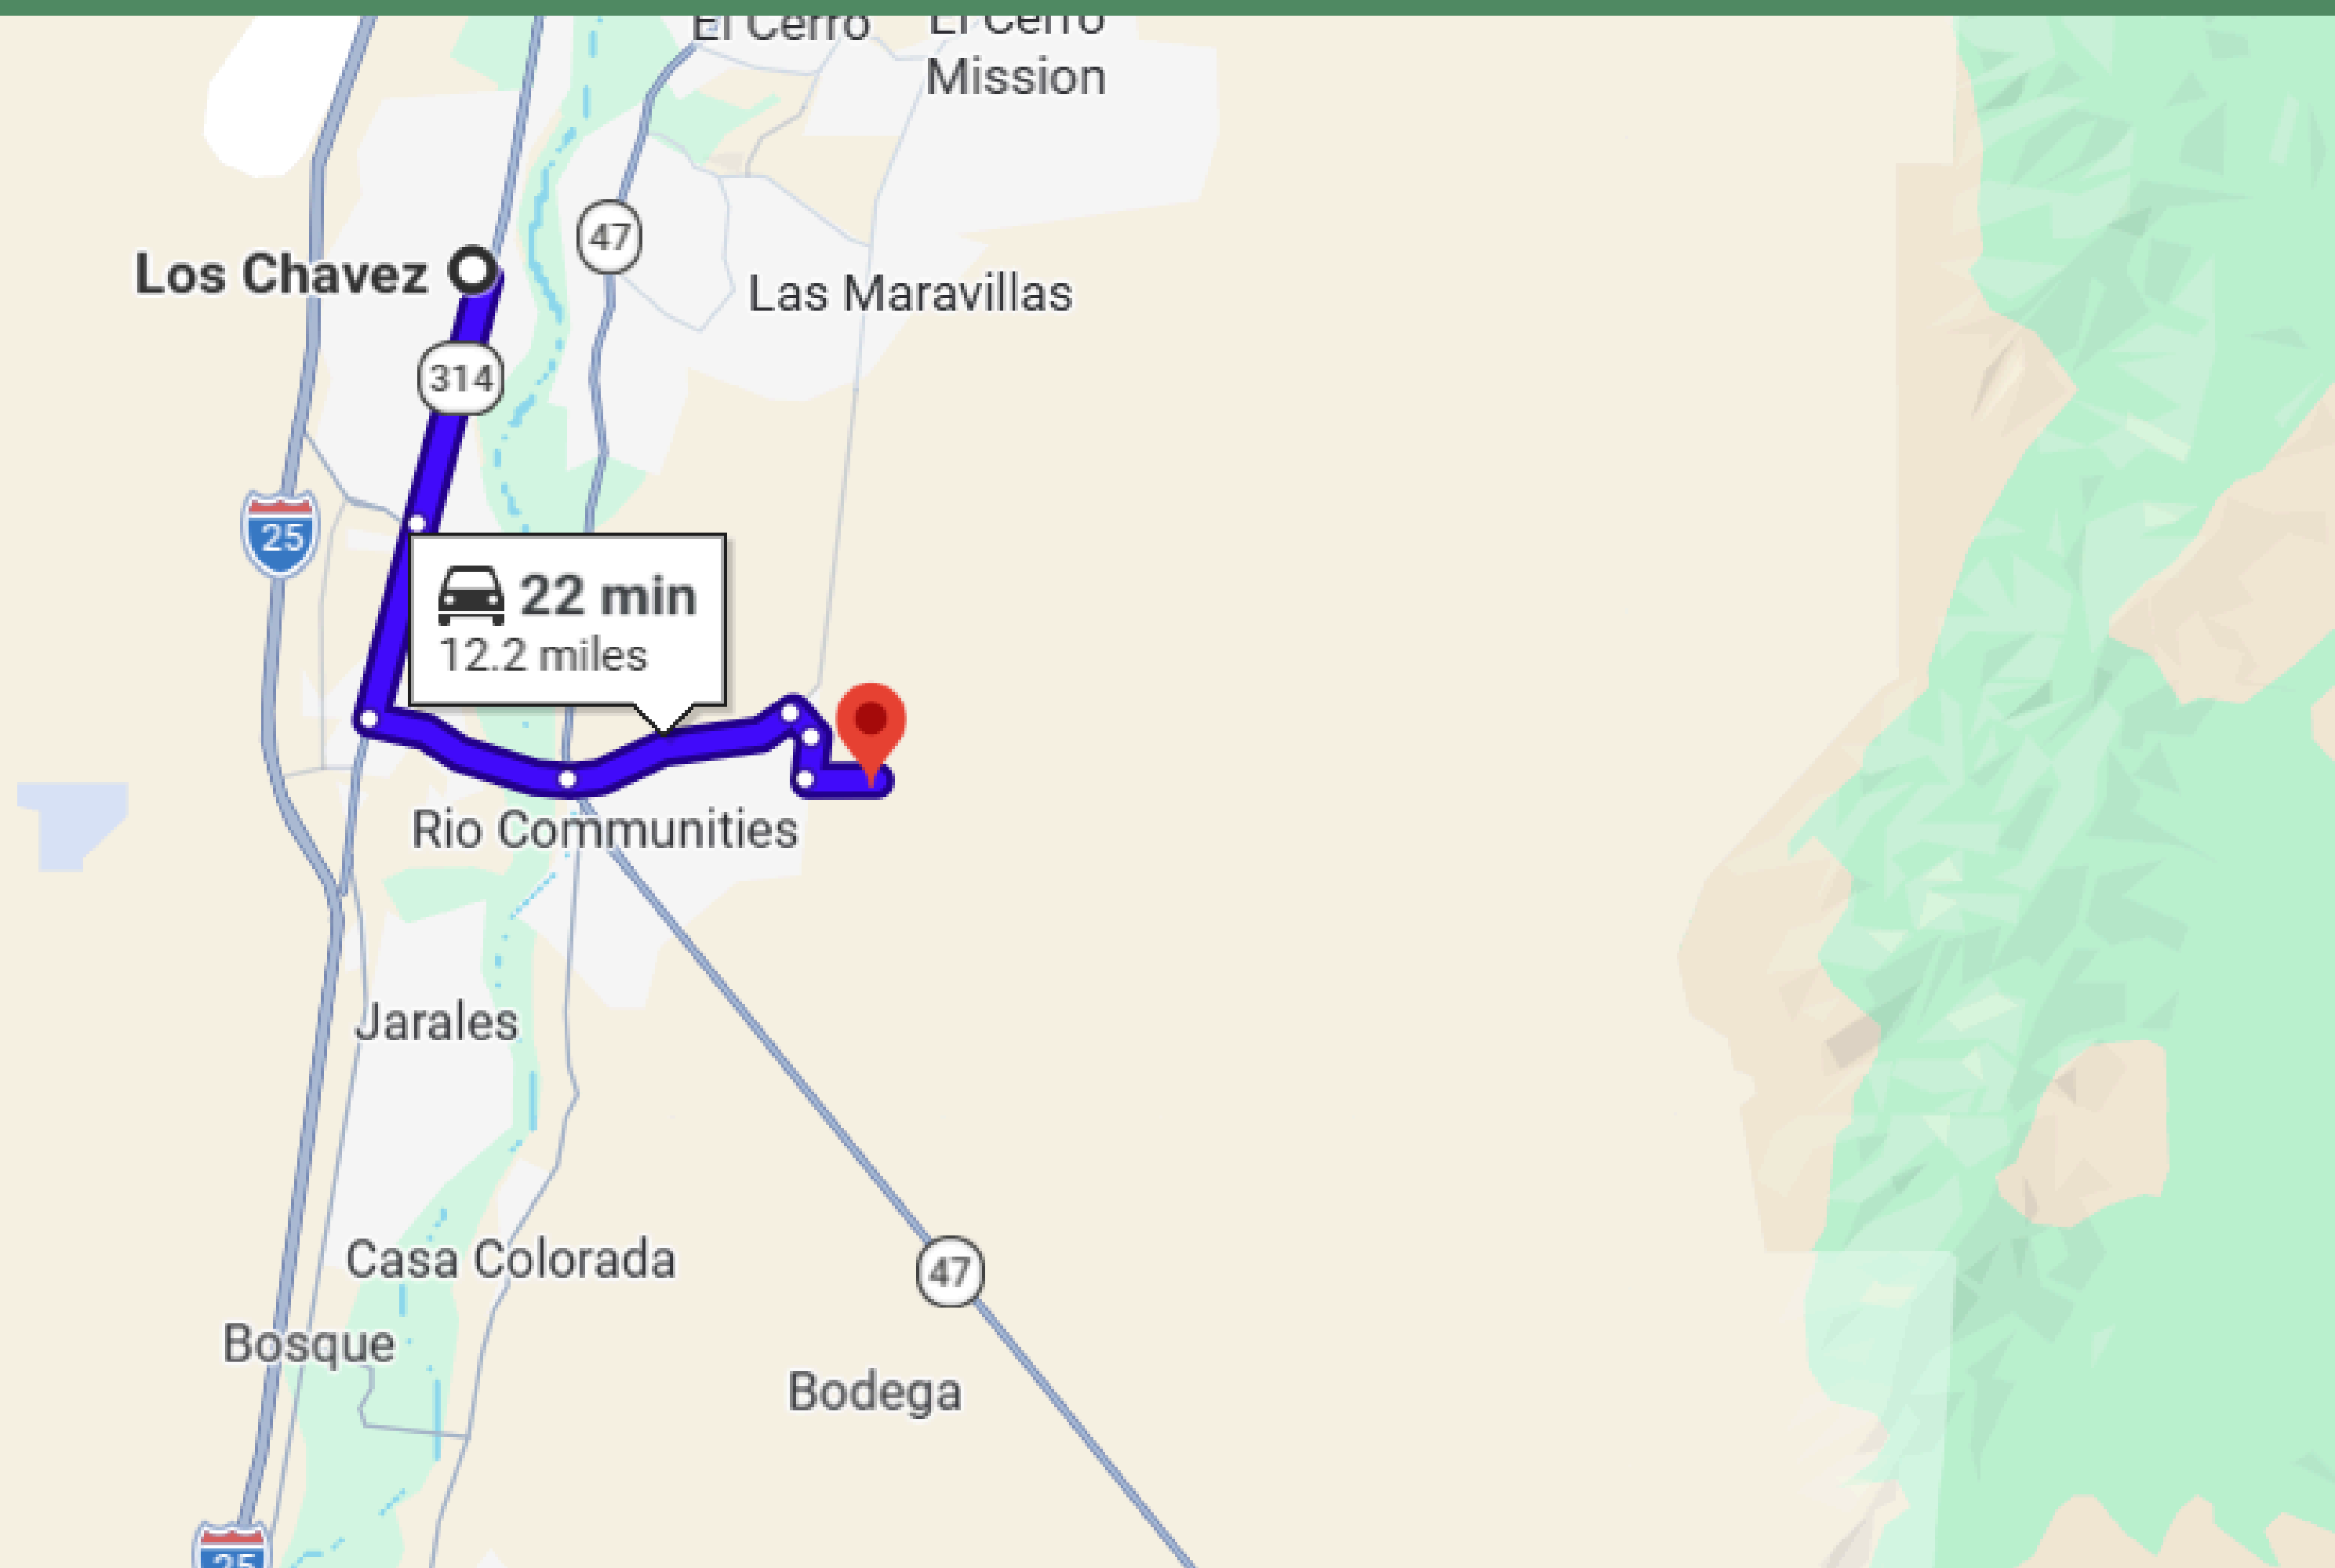

47 MINUTES DRIVE TO ALBUQUERQUE

22 MINUTES DRIVE TO LOS CHAVEZ TOWN

11 MINUTES DRIVE TO RIO COMMUNITIES

27 MINUTES DRIVE TO LOS LUNAS TOWN