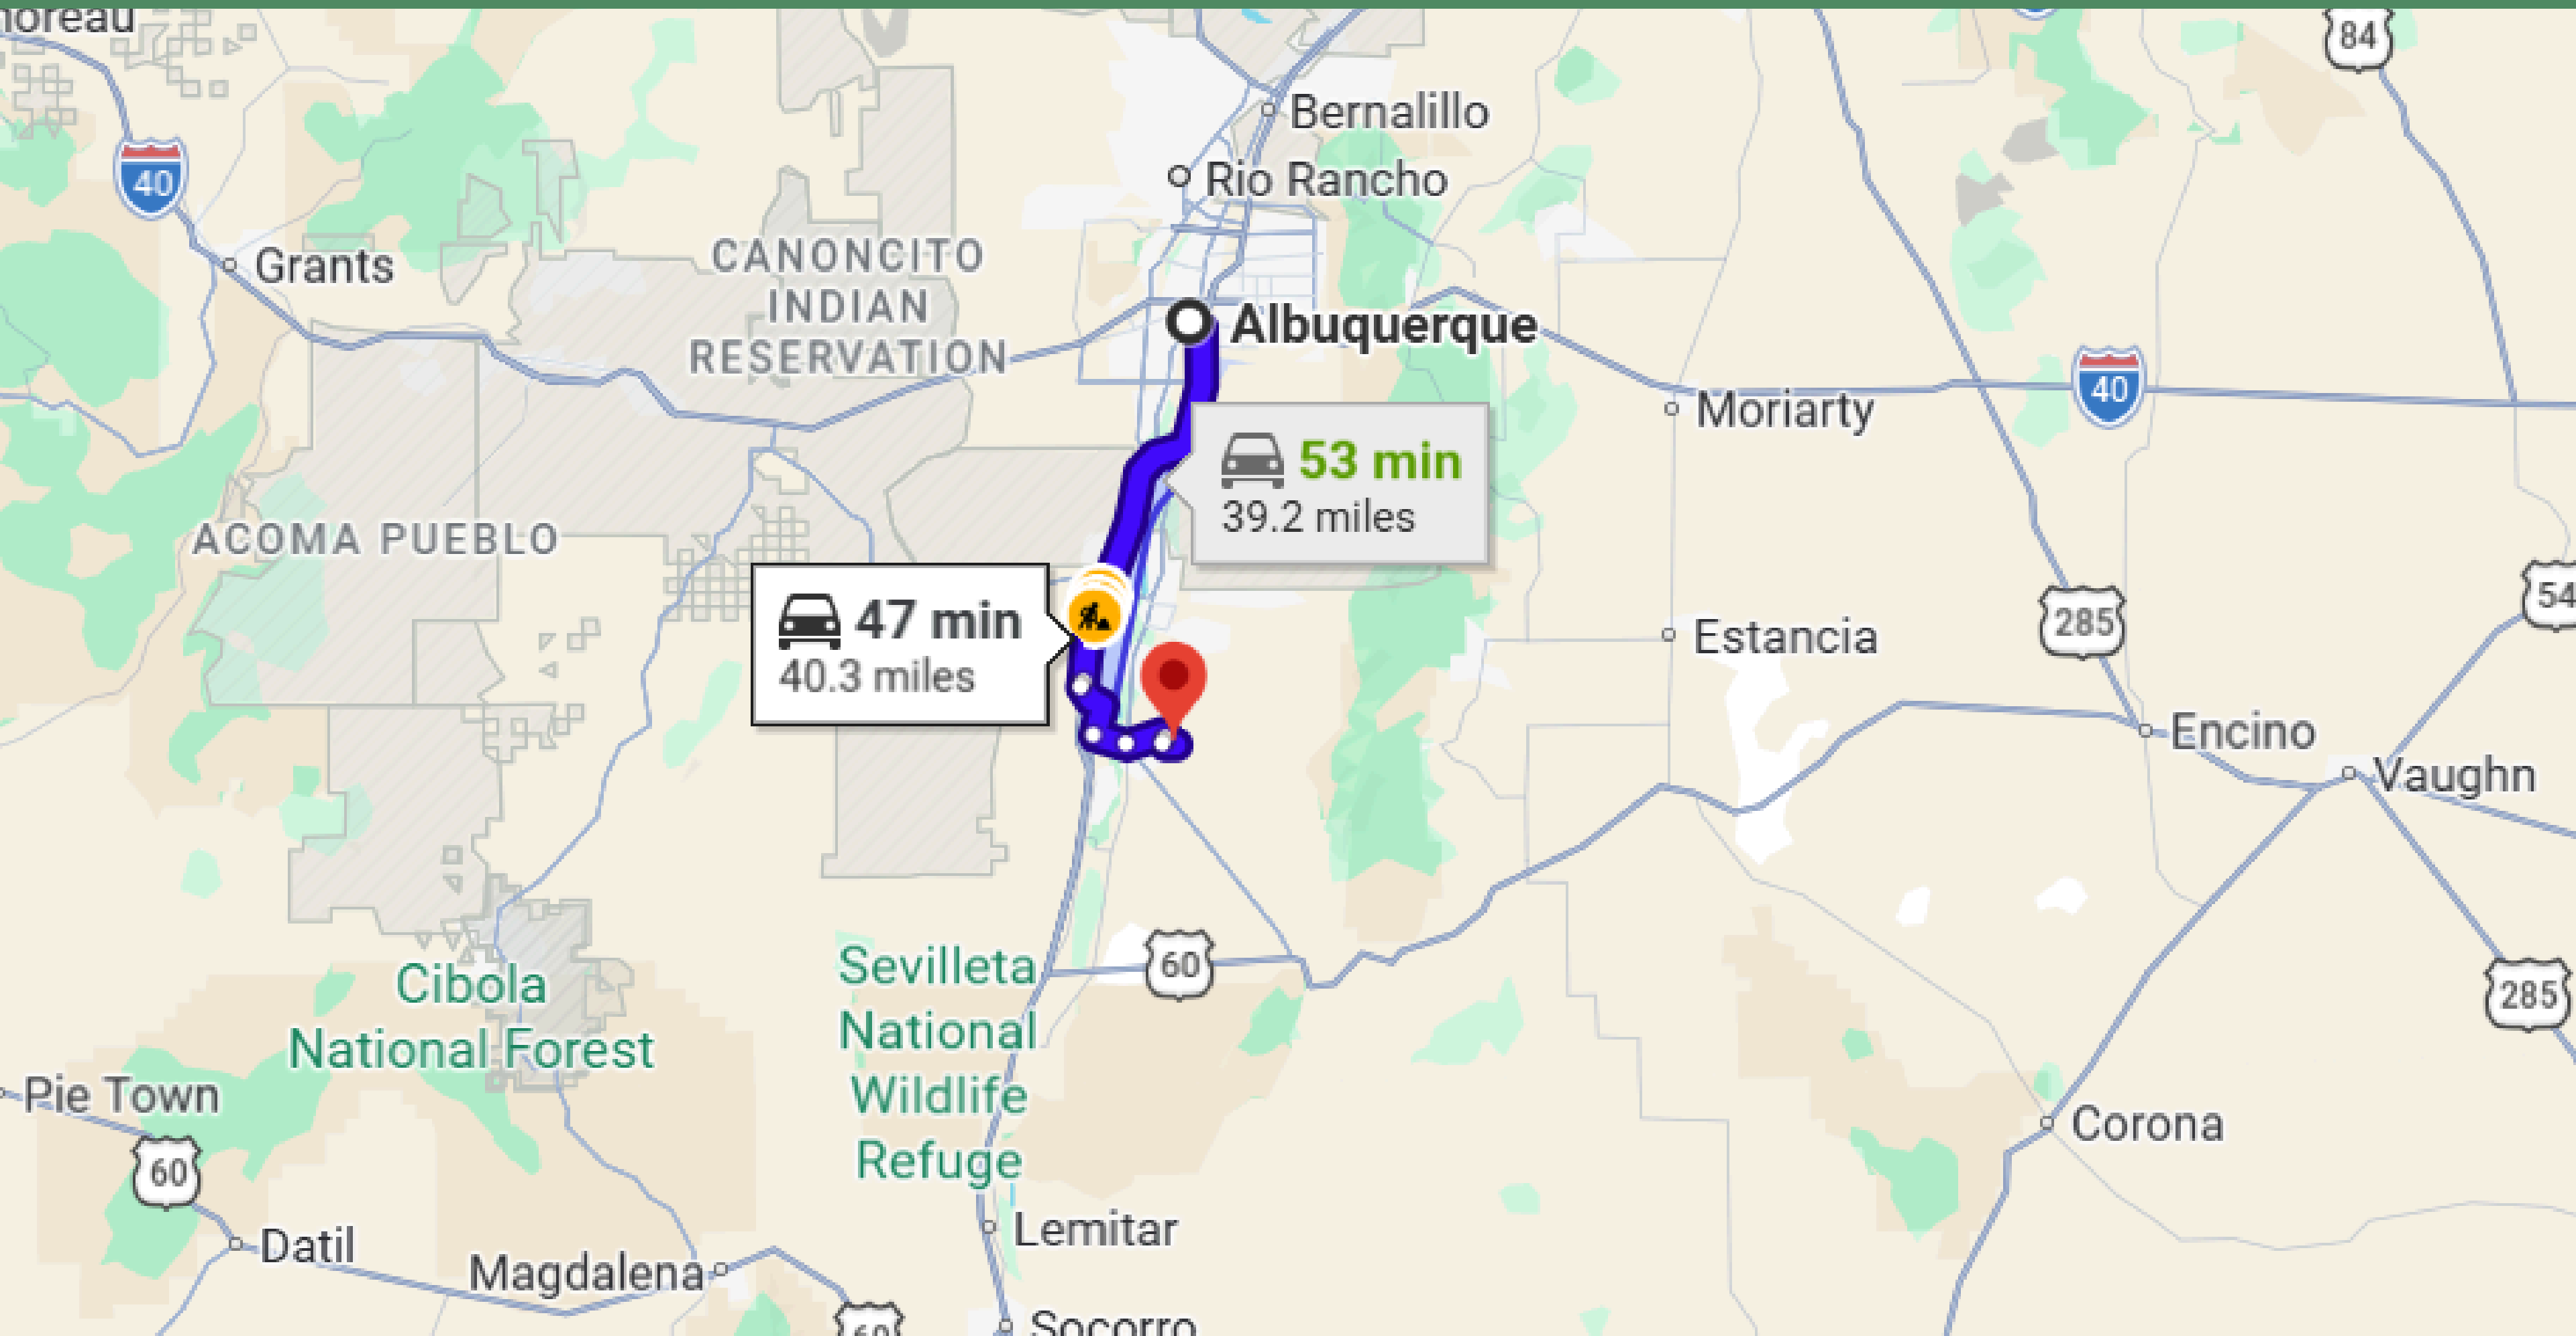

47 MINUTES DRIVE TO ALBUQUERQUE

22 MINUTES DRIVE TO LOS CHAVEZ TOWN

11 MINUTES DRIVE TO RIO COMMUNITIES

27 MINUTES DRIVE TO LOS LUNAS TOWN