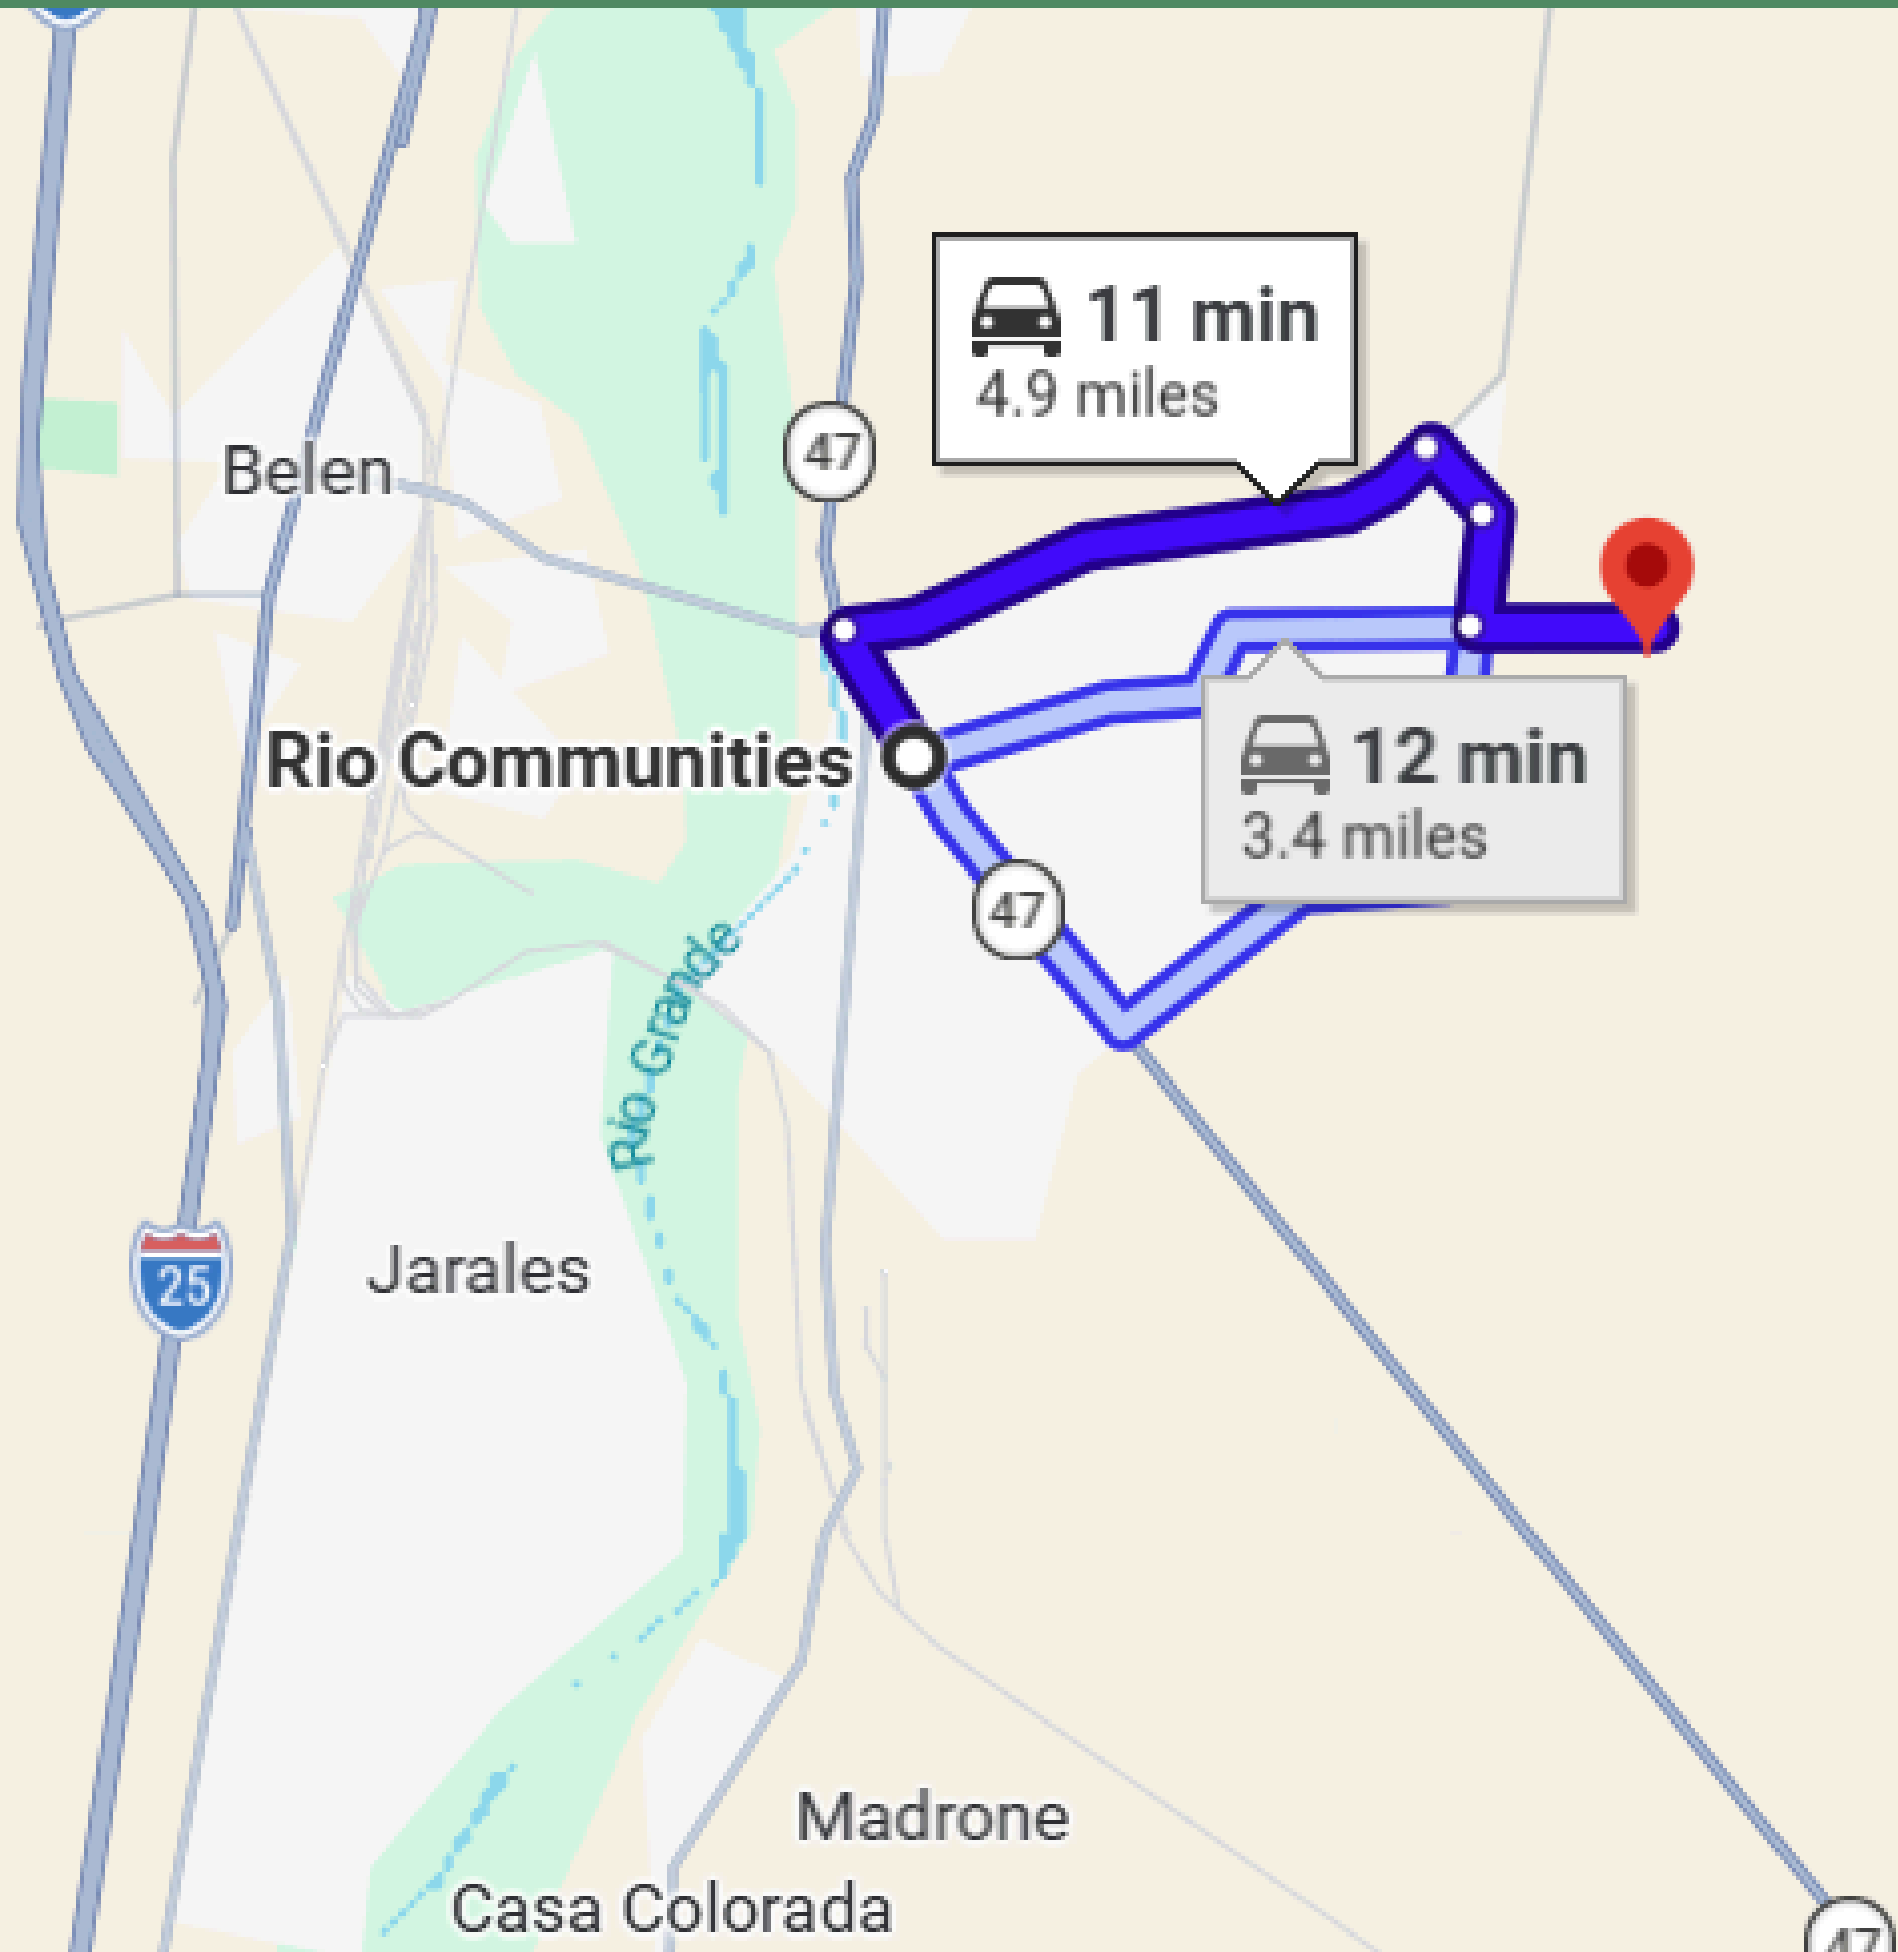

47 MINUTES DRIVE TO ALBUQUERQUE

22 MINUTES DRIVE TO LOS CHAVEZ TOWN

11 MINUTES DRIVE TO RIO COMMUNITIES

27 MINUTES DRIVE TO LOS LUNAS TOWN