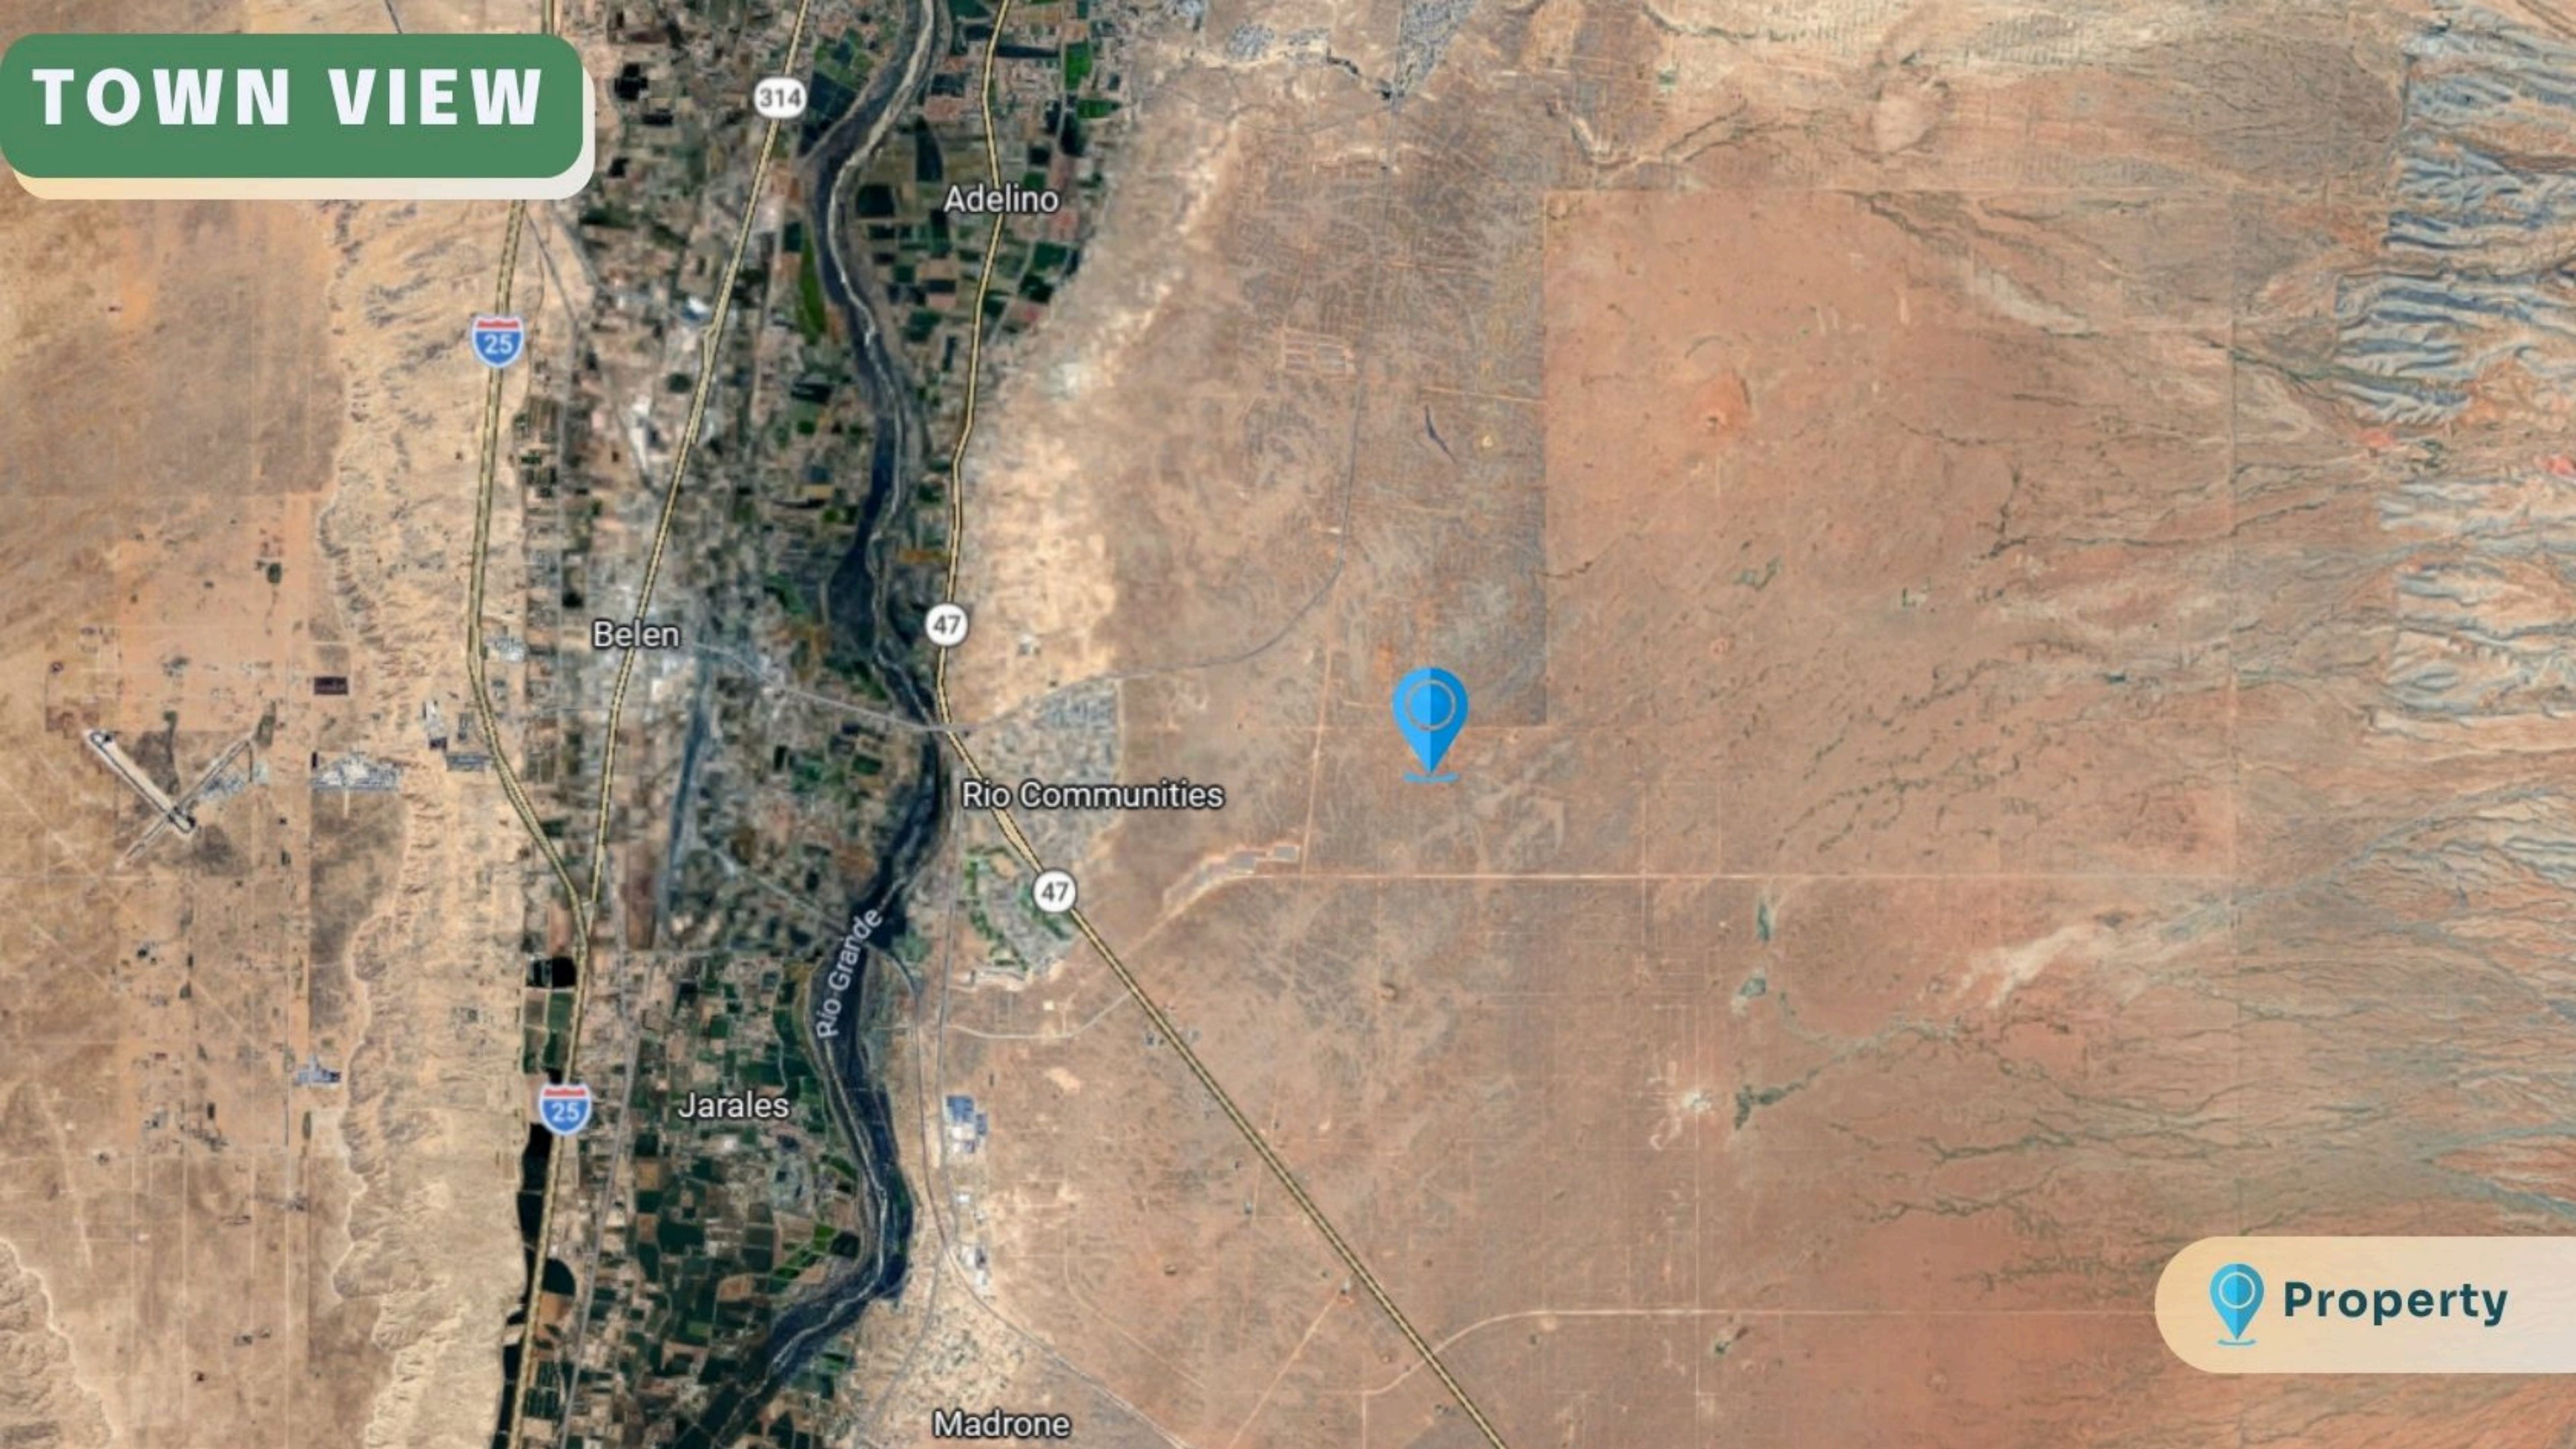

TOWN VIEW

Belen

Adelino

Rio Communities

Jarales

Madrone

 **Property**

COUNTY VIEW

 **Property**

KEY ACCESS ROUTES

The  property has convenient access from Belen and Los Lunas, making it highly accessible.

DRIVING DIRECTIONS

Belen

15 min
6.7 miles

Rio Communities

17 min
7.9 miles

Jarales

From I-25 at Belen, head east on NM-309 (Reinken Ave) for 2.4 miles, then continue on Manzano Expy for 2.7 miles. Slight right onto an unnamed dirt road and follow the dirt-road turns for 0.4 mi, then south 0.89 mi past an intersection, then left 1.19 mi and south 0.16 mi. Go east .53 mi, left 0.33 mi, then right 363 ft—the property is on the left.