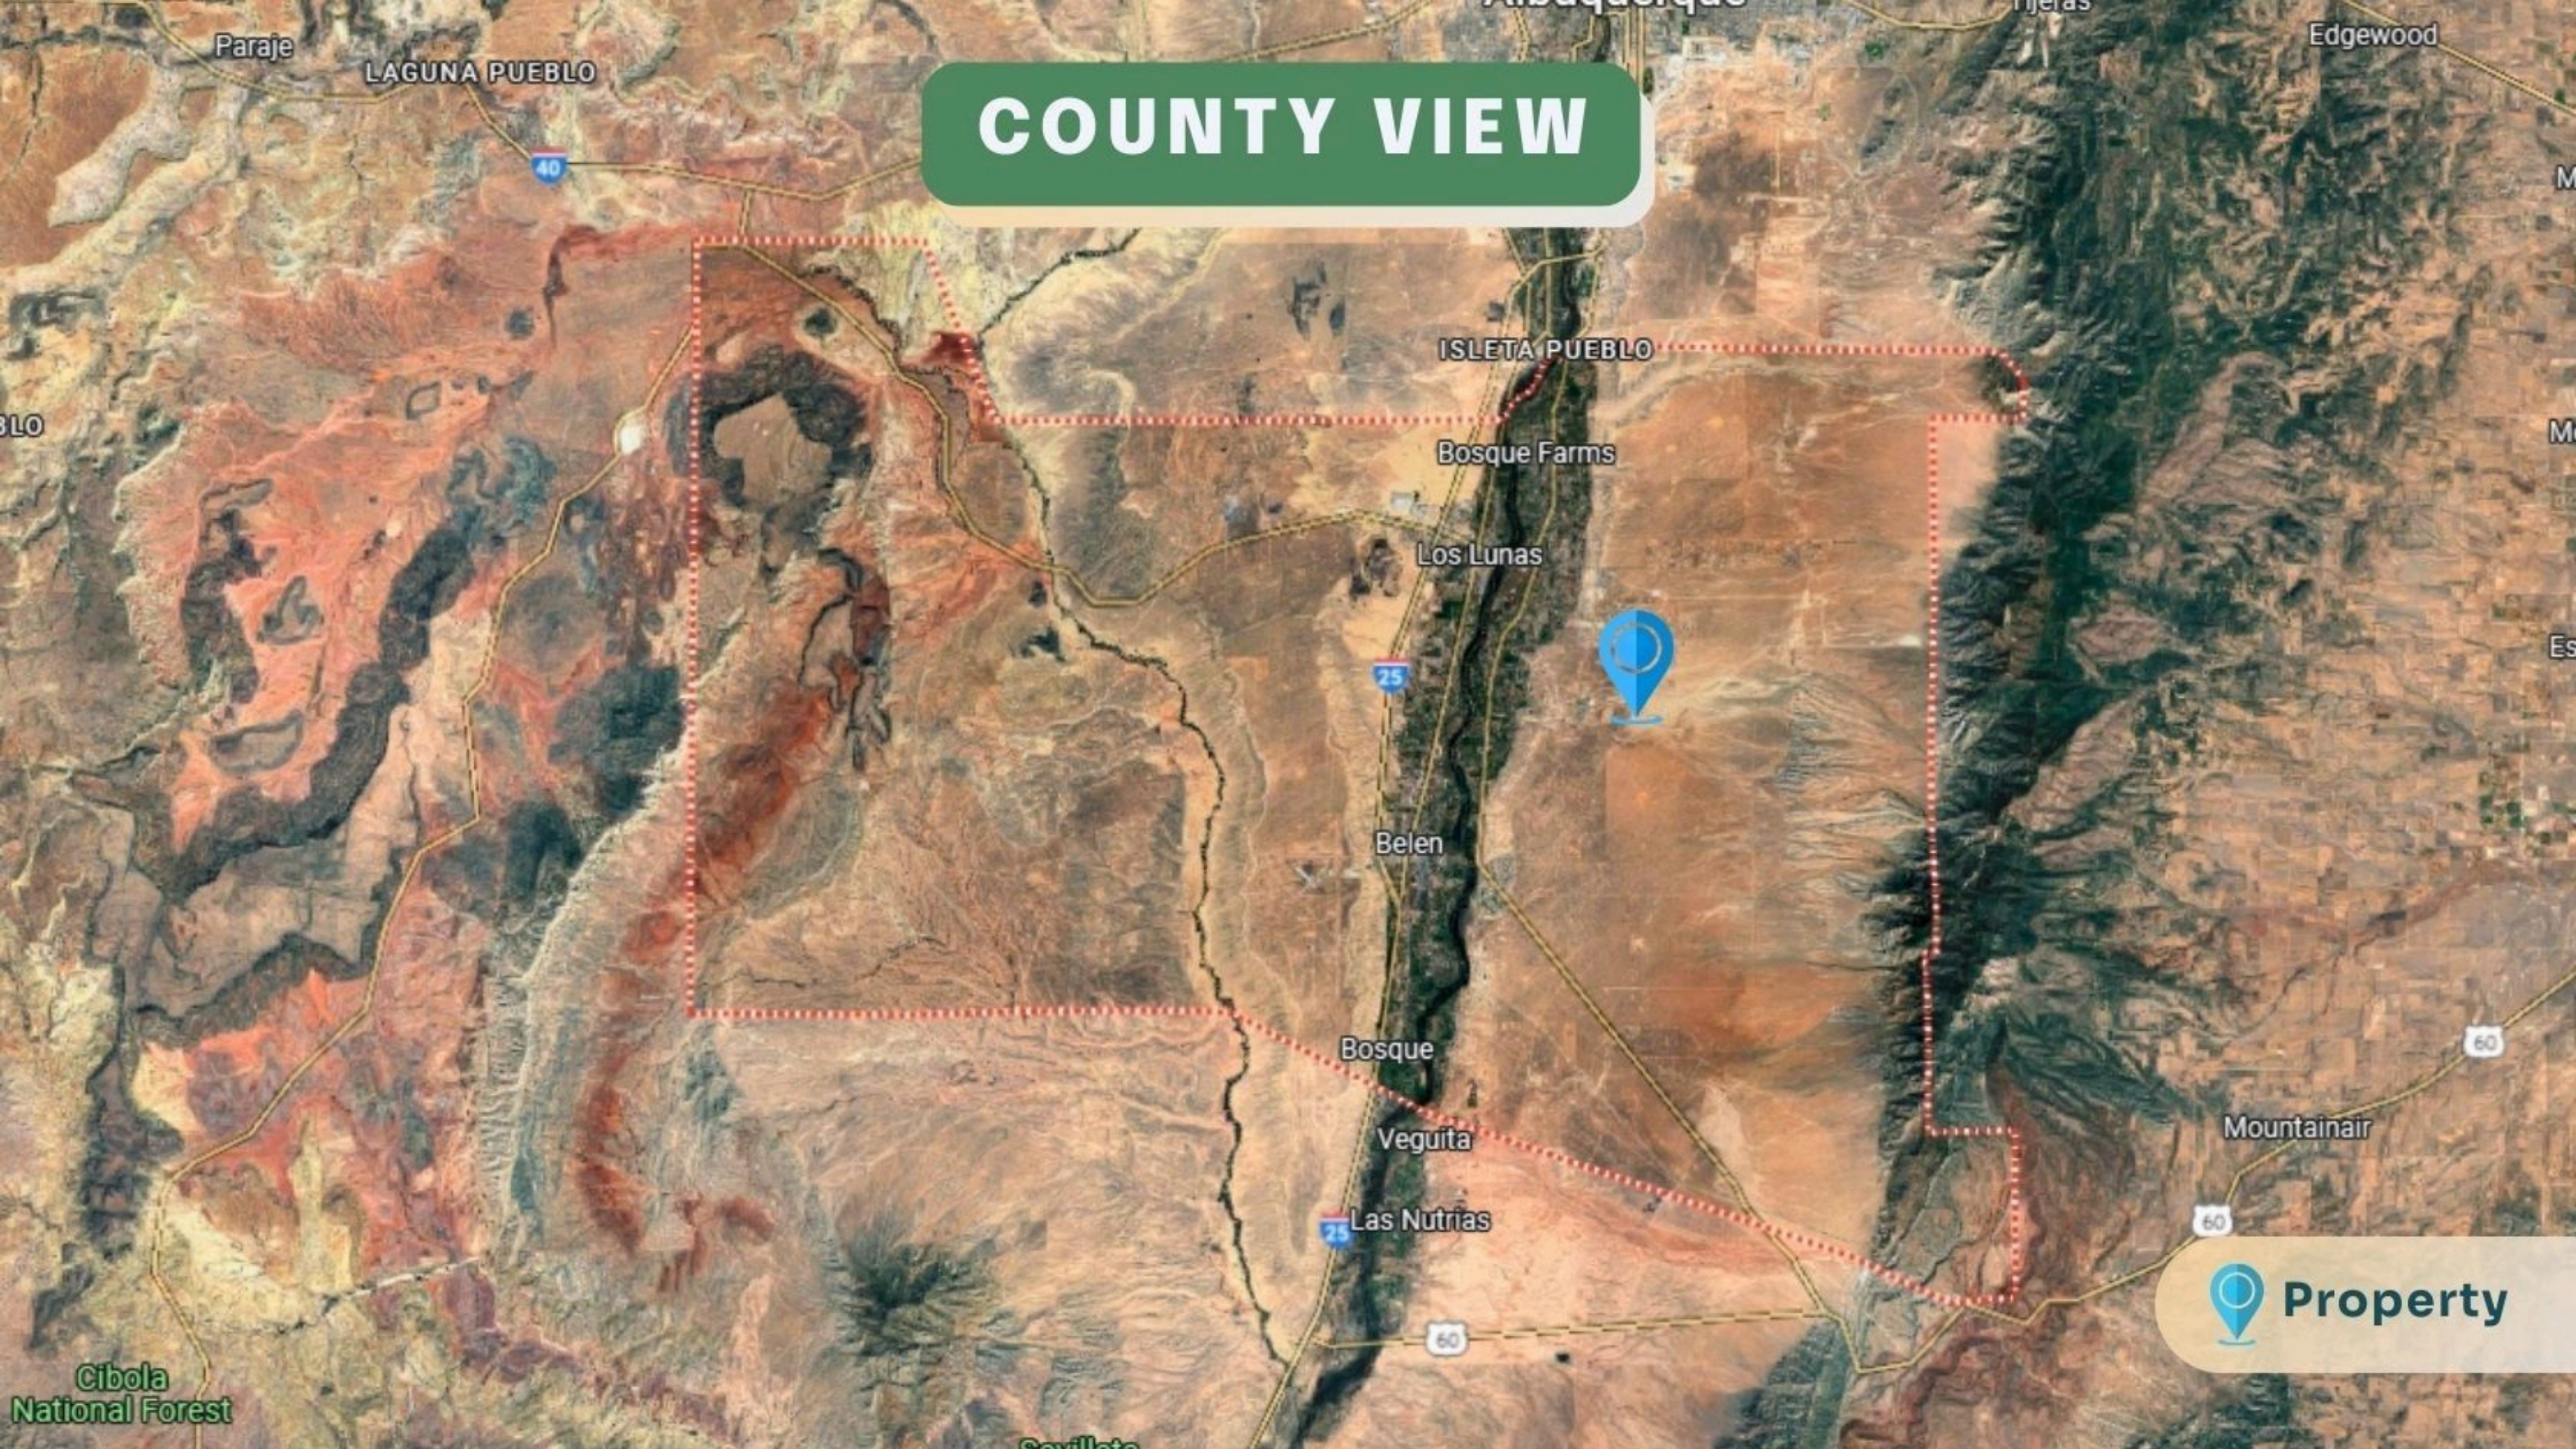

TOWN VIEW

Belen

Adelino

Rio Communities

Jarales

Madrone

 **Property**

COUNTY VIEW

 **Property**

KEY ACCESS ROUTES

The  property has convenient access from Belen and Los Lunas, making it highly accessible.

DRIVING DIRECTIONS

Belen

15 min
6.7 miles

Rio Communities

17 min
7.9 miles

Jarales

From I-25 at Belen, head east on NM-309 (Reinken Ave) for 2.4 miles, then continue on Manzano Expy for 2.7 miles. Slight right onto an unnamed dirt road and follow the dirt-road turns for 0.4 mi, then south 0.89 mi past an intersection, then left 1.19 mi and south 0.16 mi. Go east .53 mi, left 0.33 mi, then right 363 ft—the property is on the left.