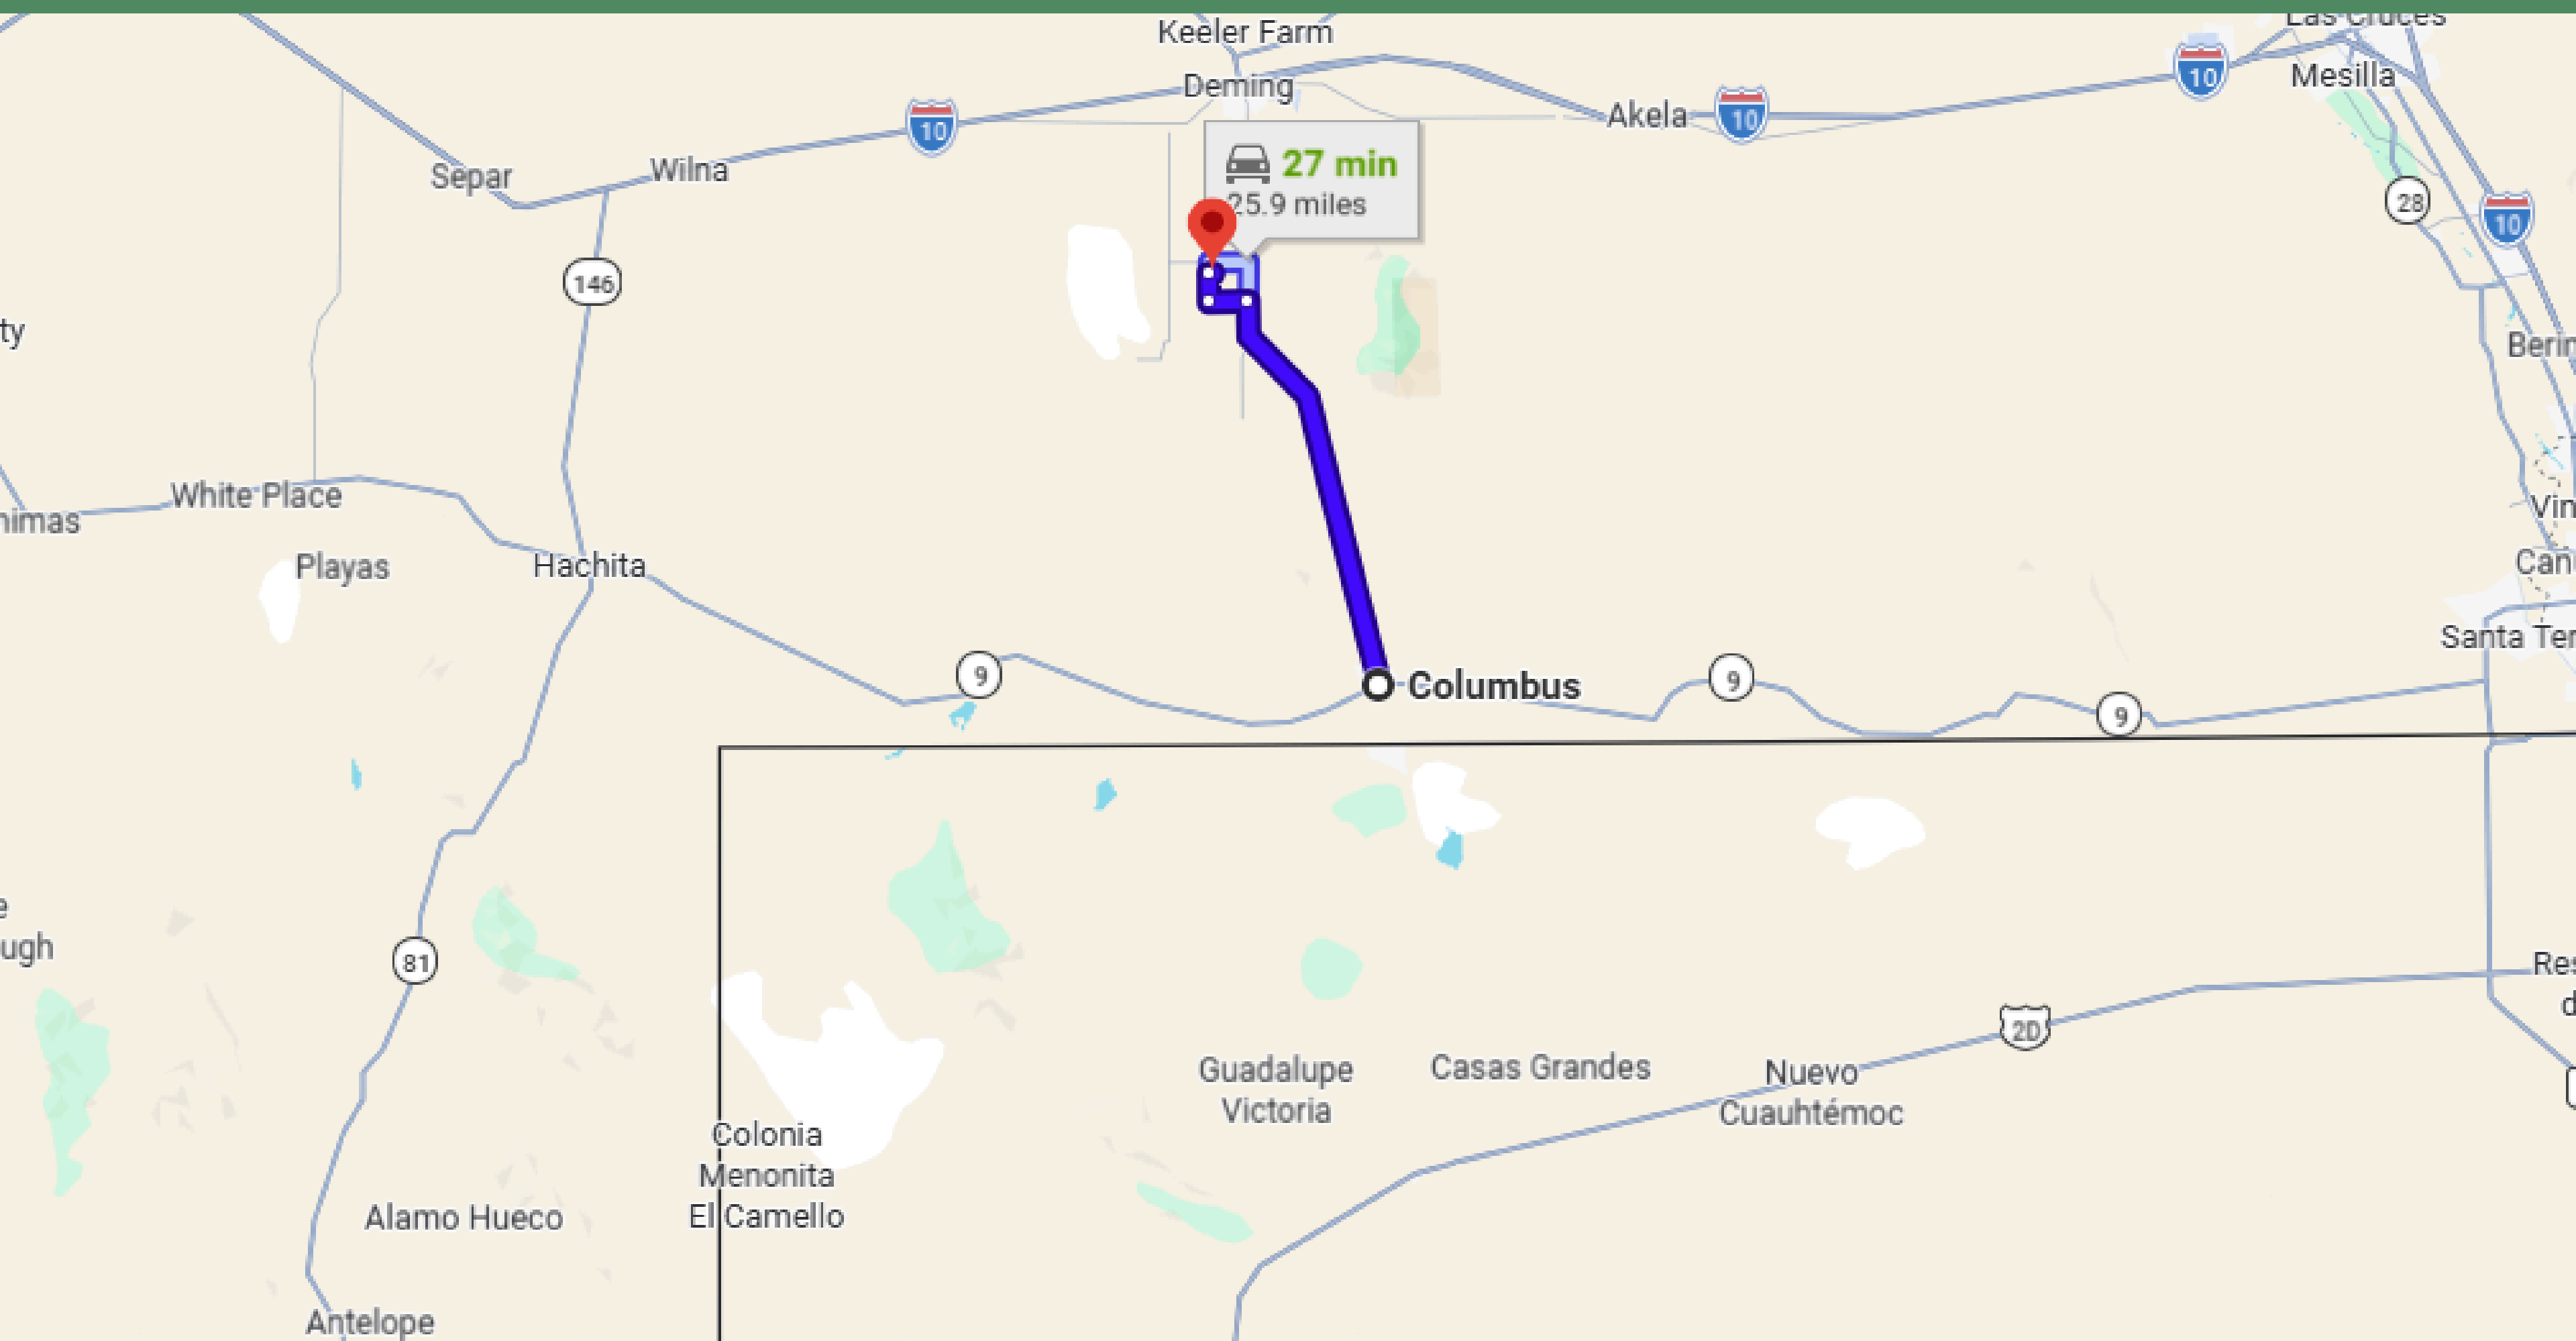

# 3 HRS & 44 MINS DRIVE TO ALBUQUERQUE

# 27 MINS DRIVE TO COLUMBUS TOWN

# 16-MINUTE DRIVE TO DEMING TOWN

# 1 HR & 14 MINS DRIVE TO LAS CRUCES TOWN