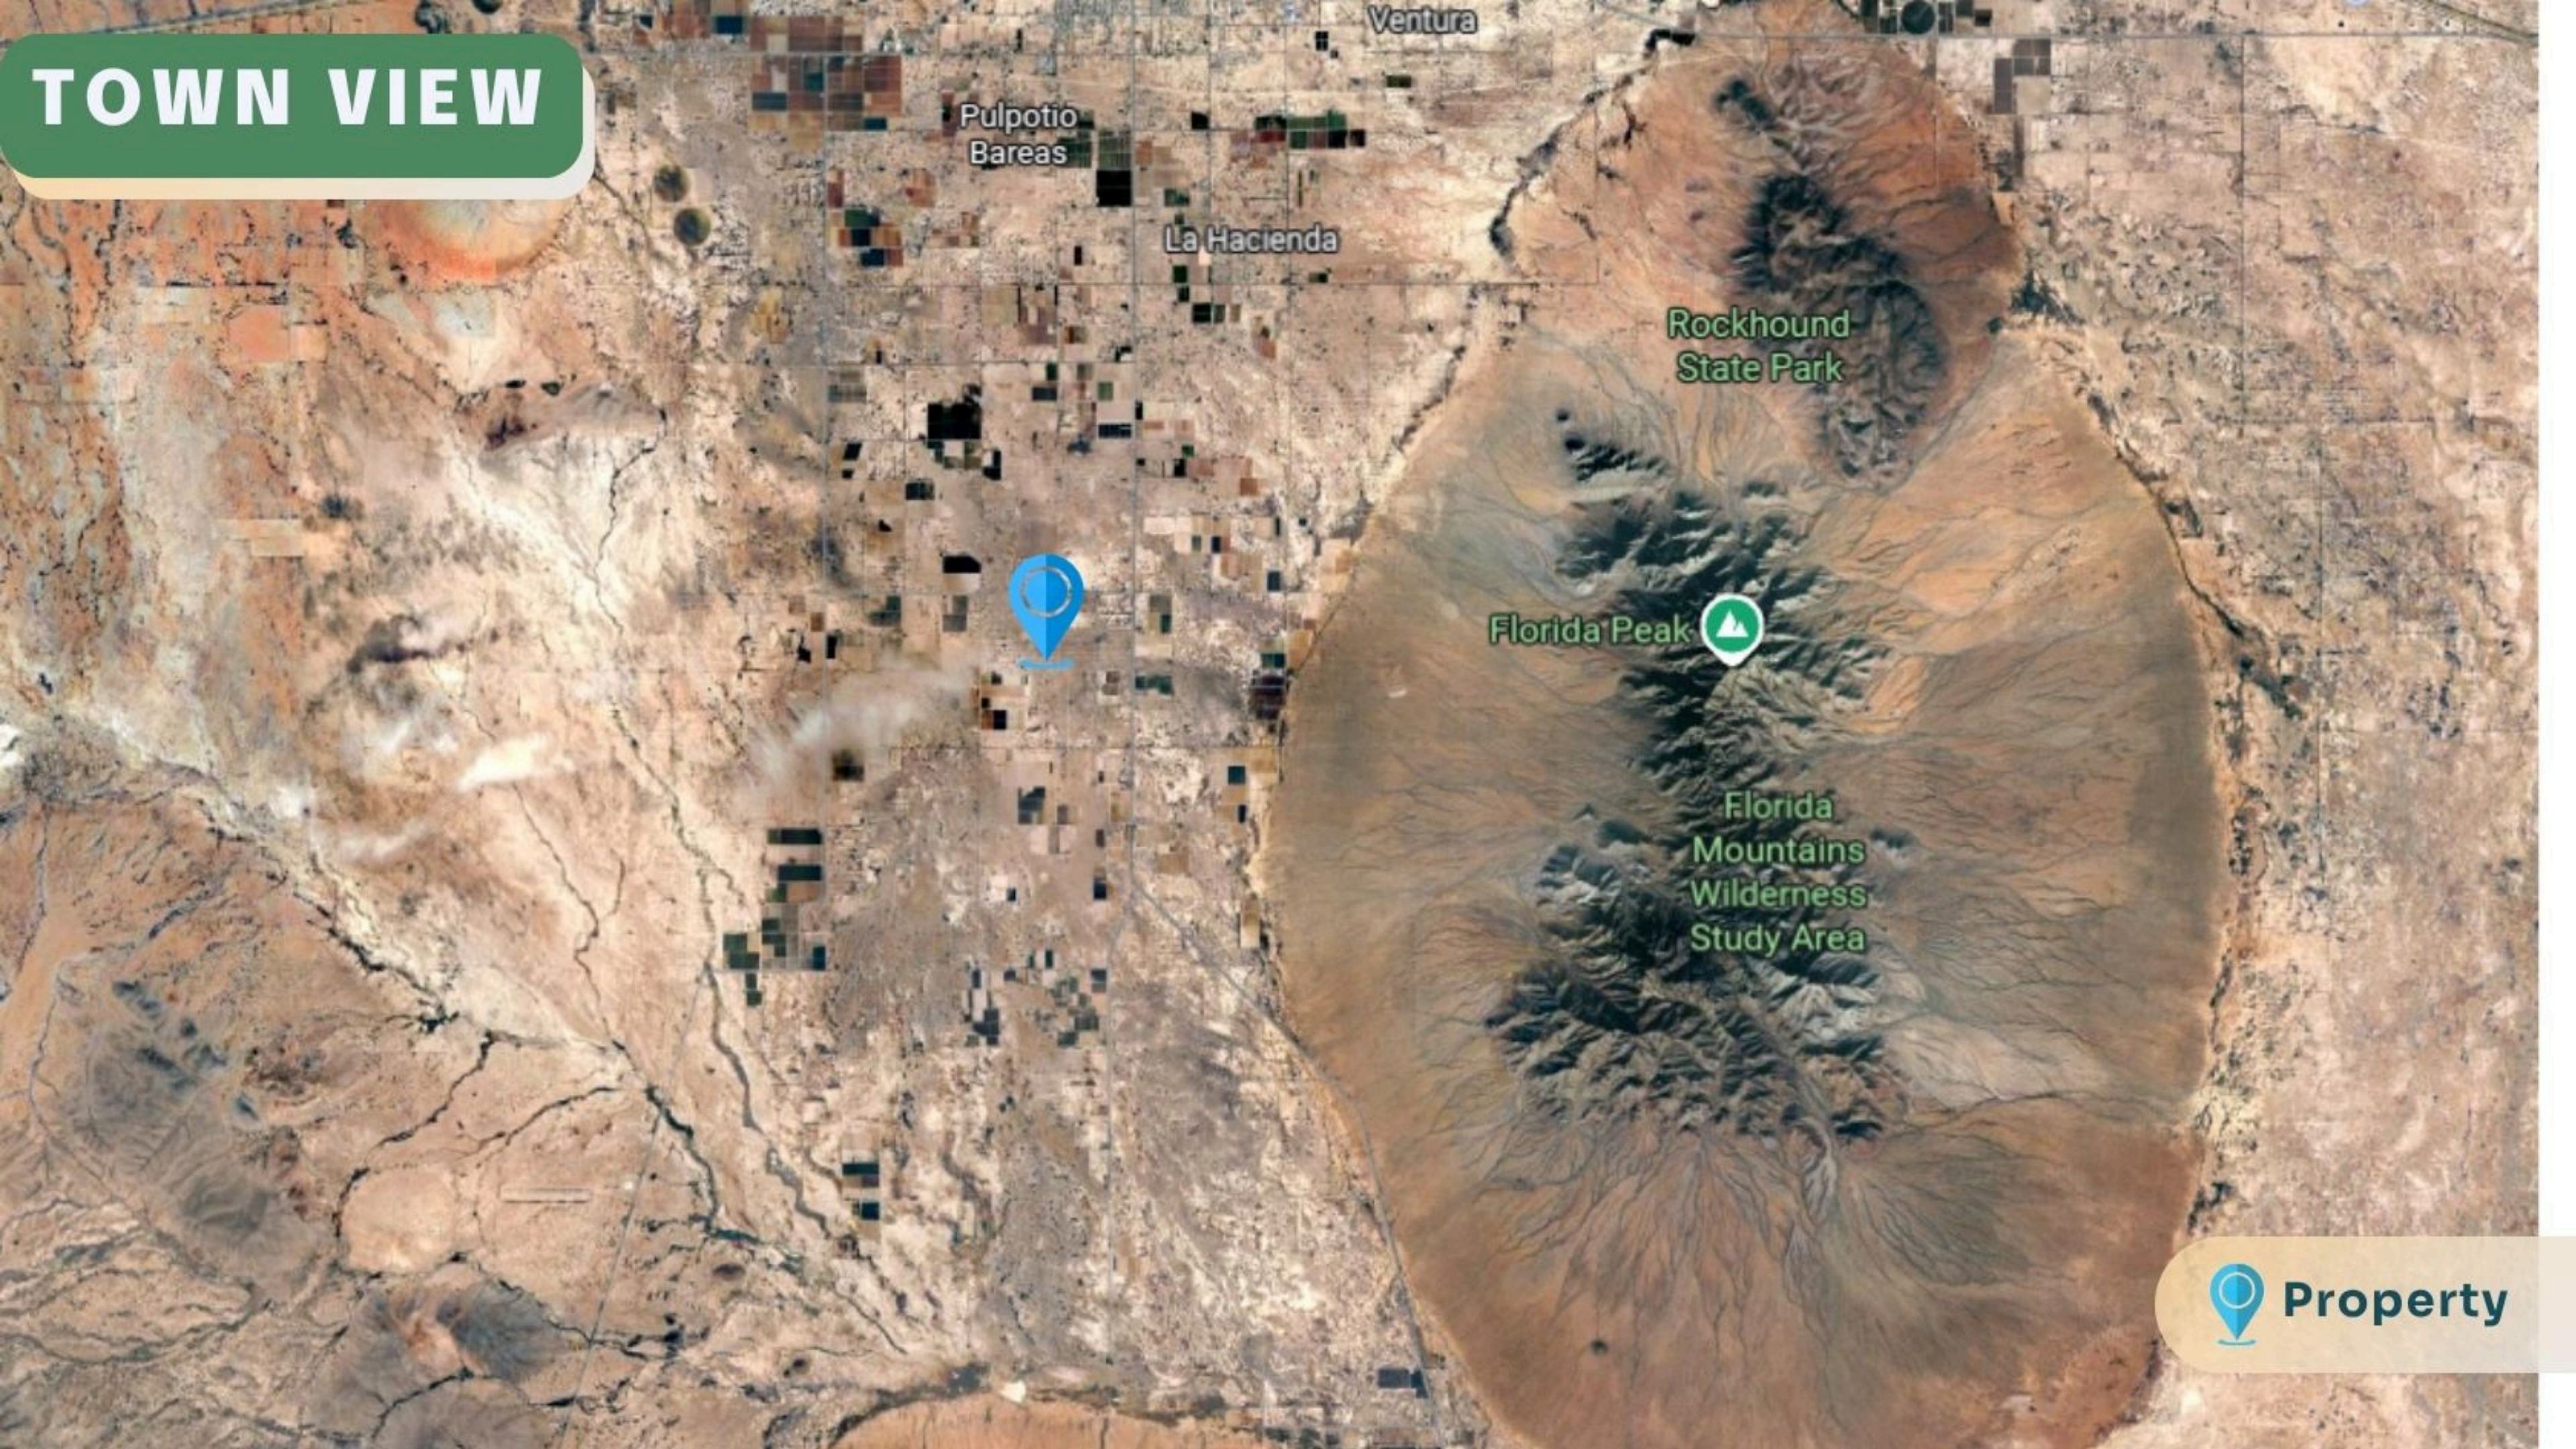

TOWN VIEW

 **Property**

COUNTY VIEW

Property

DRIVING DIRECTIONS

Take S Gold Ave and merge with Cody Rd, and continue to Columbus Rd for 9.2 miles. Travel west onto Sunshine Rd SW for 2 miles. Turn left onto Lucca Rd SW for 0.8 miles then another left onto Chacoma Rd SW for 0.2 miles. Property is on the left.