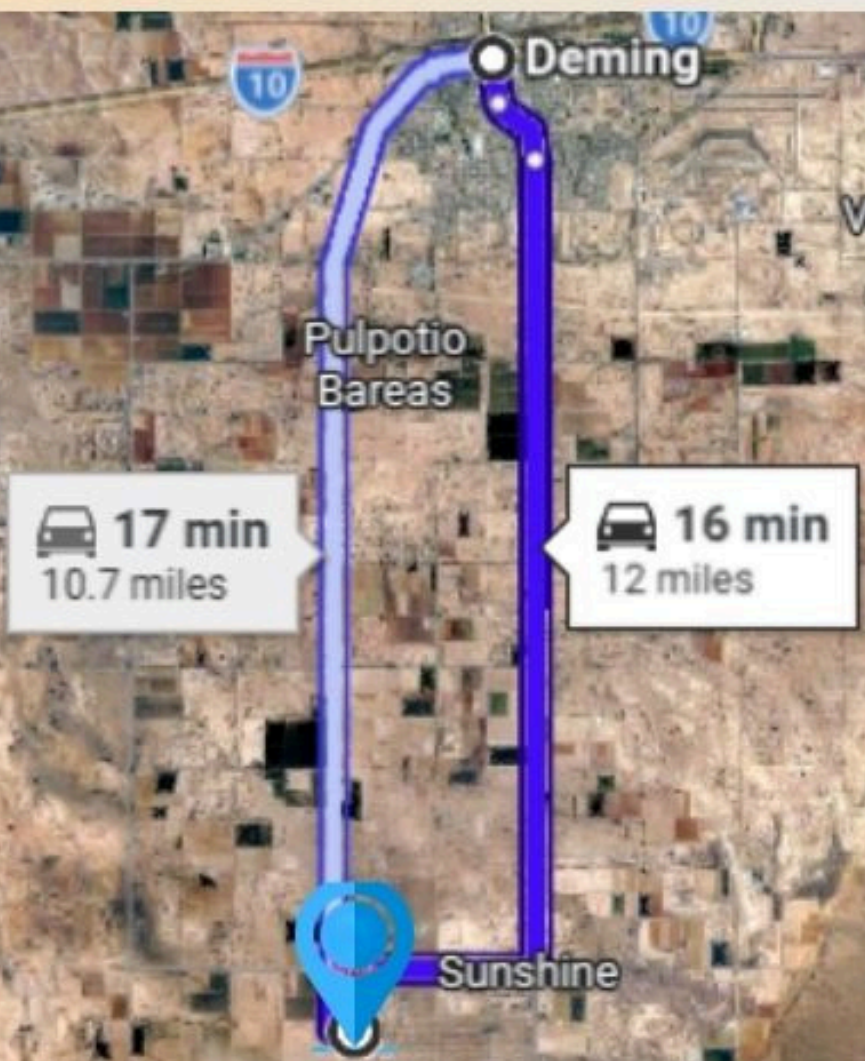

TOWN VIEW

 **Property**

COUNTY VIEW

Property

DRIVING DIRECTIONS

Take S Gold Ave and merge with Cody Rd, and continue to Columbus Rd for 9.2 miles. Travel west onto Sunshine Rd SW for 2 miles. Turn left onto Lucca Rd SW for 0.8 miles then another left onto Chacoma Rd SW for 0.2 miles. Property is on the left.