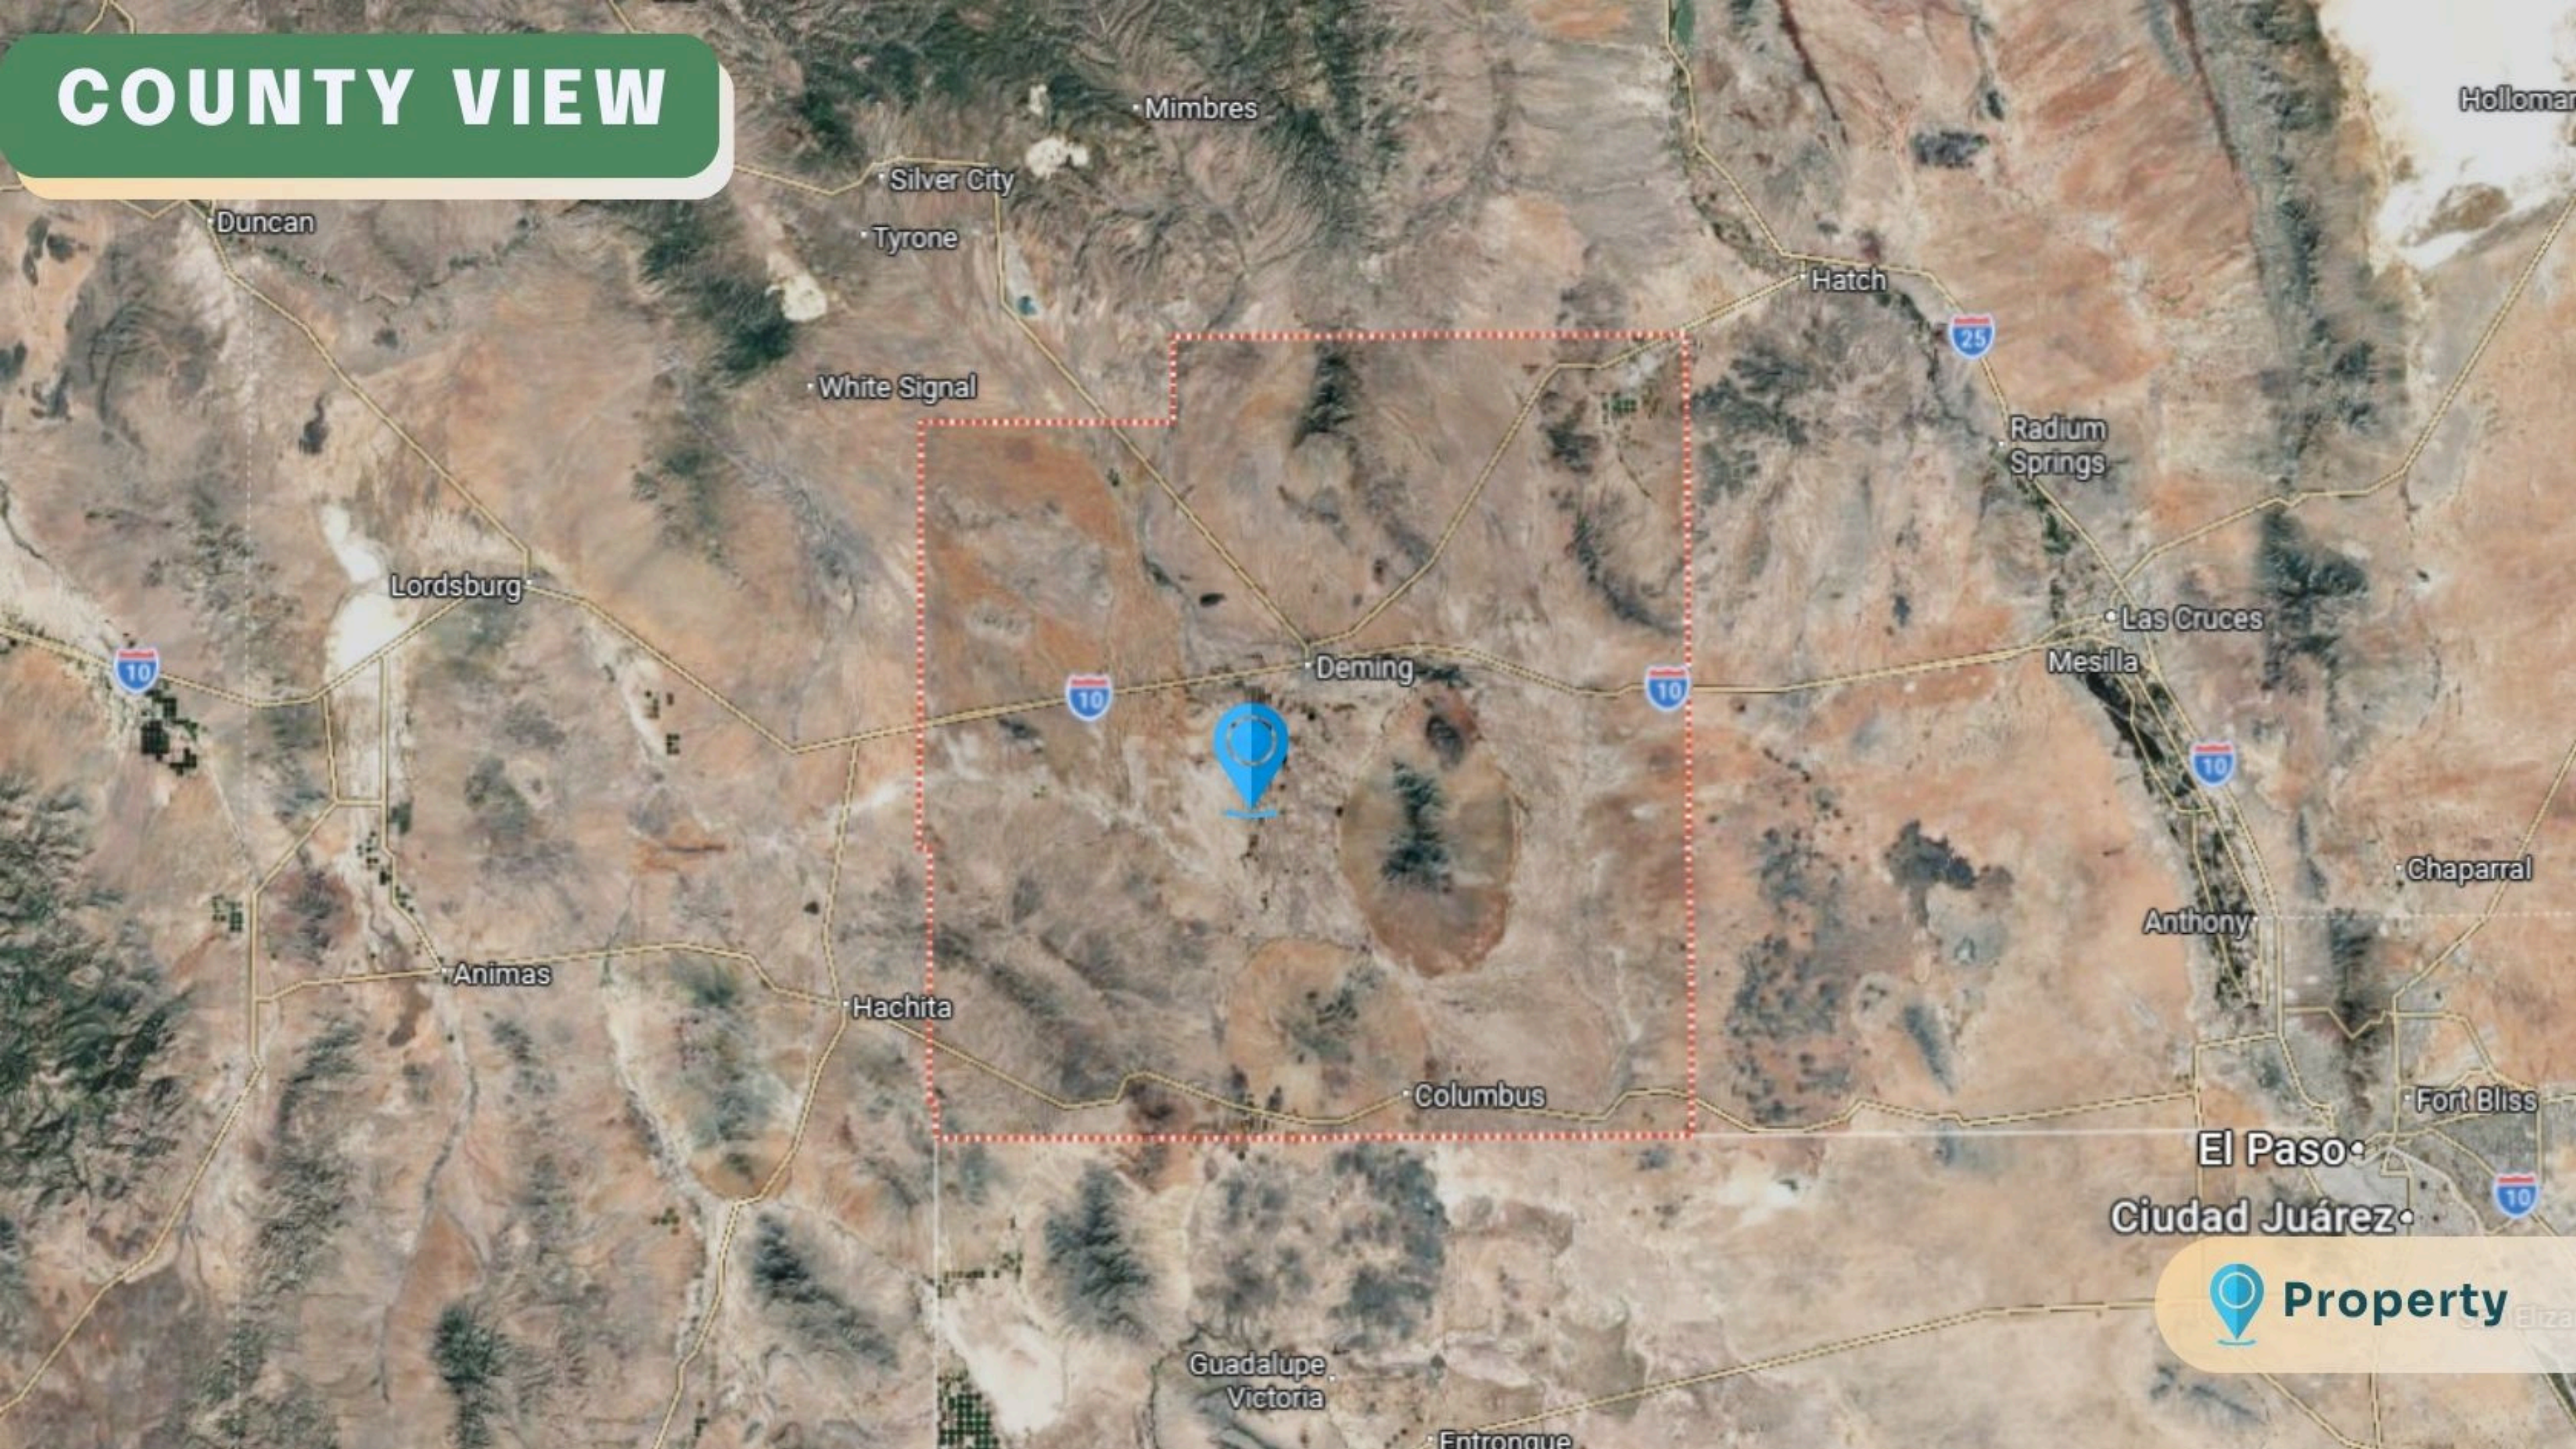

TOWN VIEW

 **Property**

COUNTY VIEW

Property

DRIVING DIRECTIONS

Take S Gold Ave and merge with Cody Rd, and continue to Columbus Rd for 9.2 miles. Travel west onto Sunshine Rd SW for 2 miles. Turn left onto Lucca Rd SW for 0.8 miles then another left onto Chacoma Rd SW for 0.2 miles. Property is on the left.