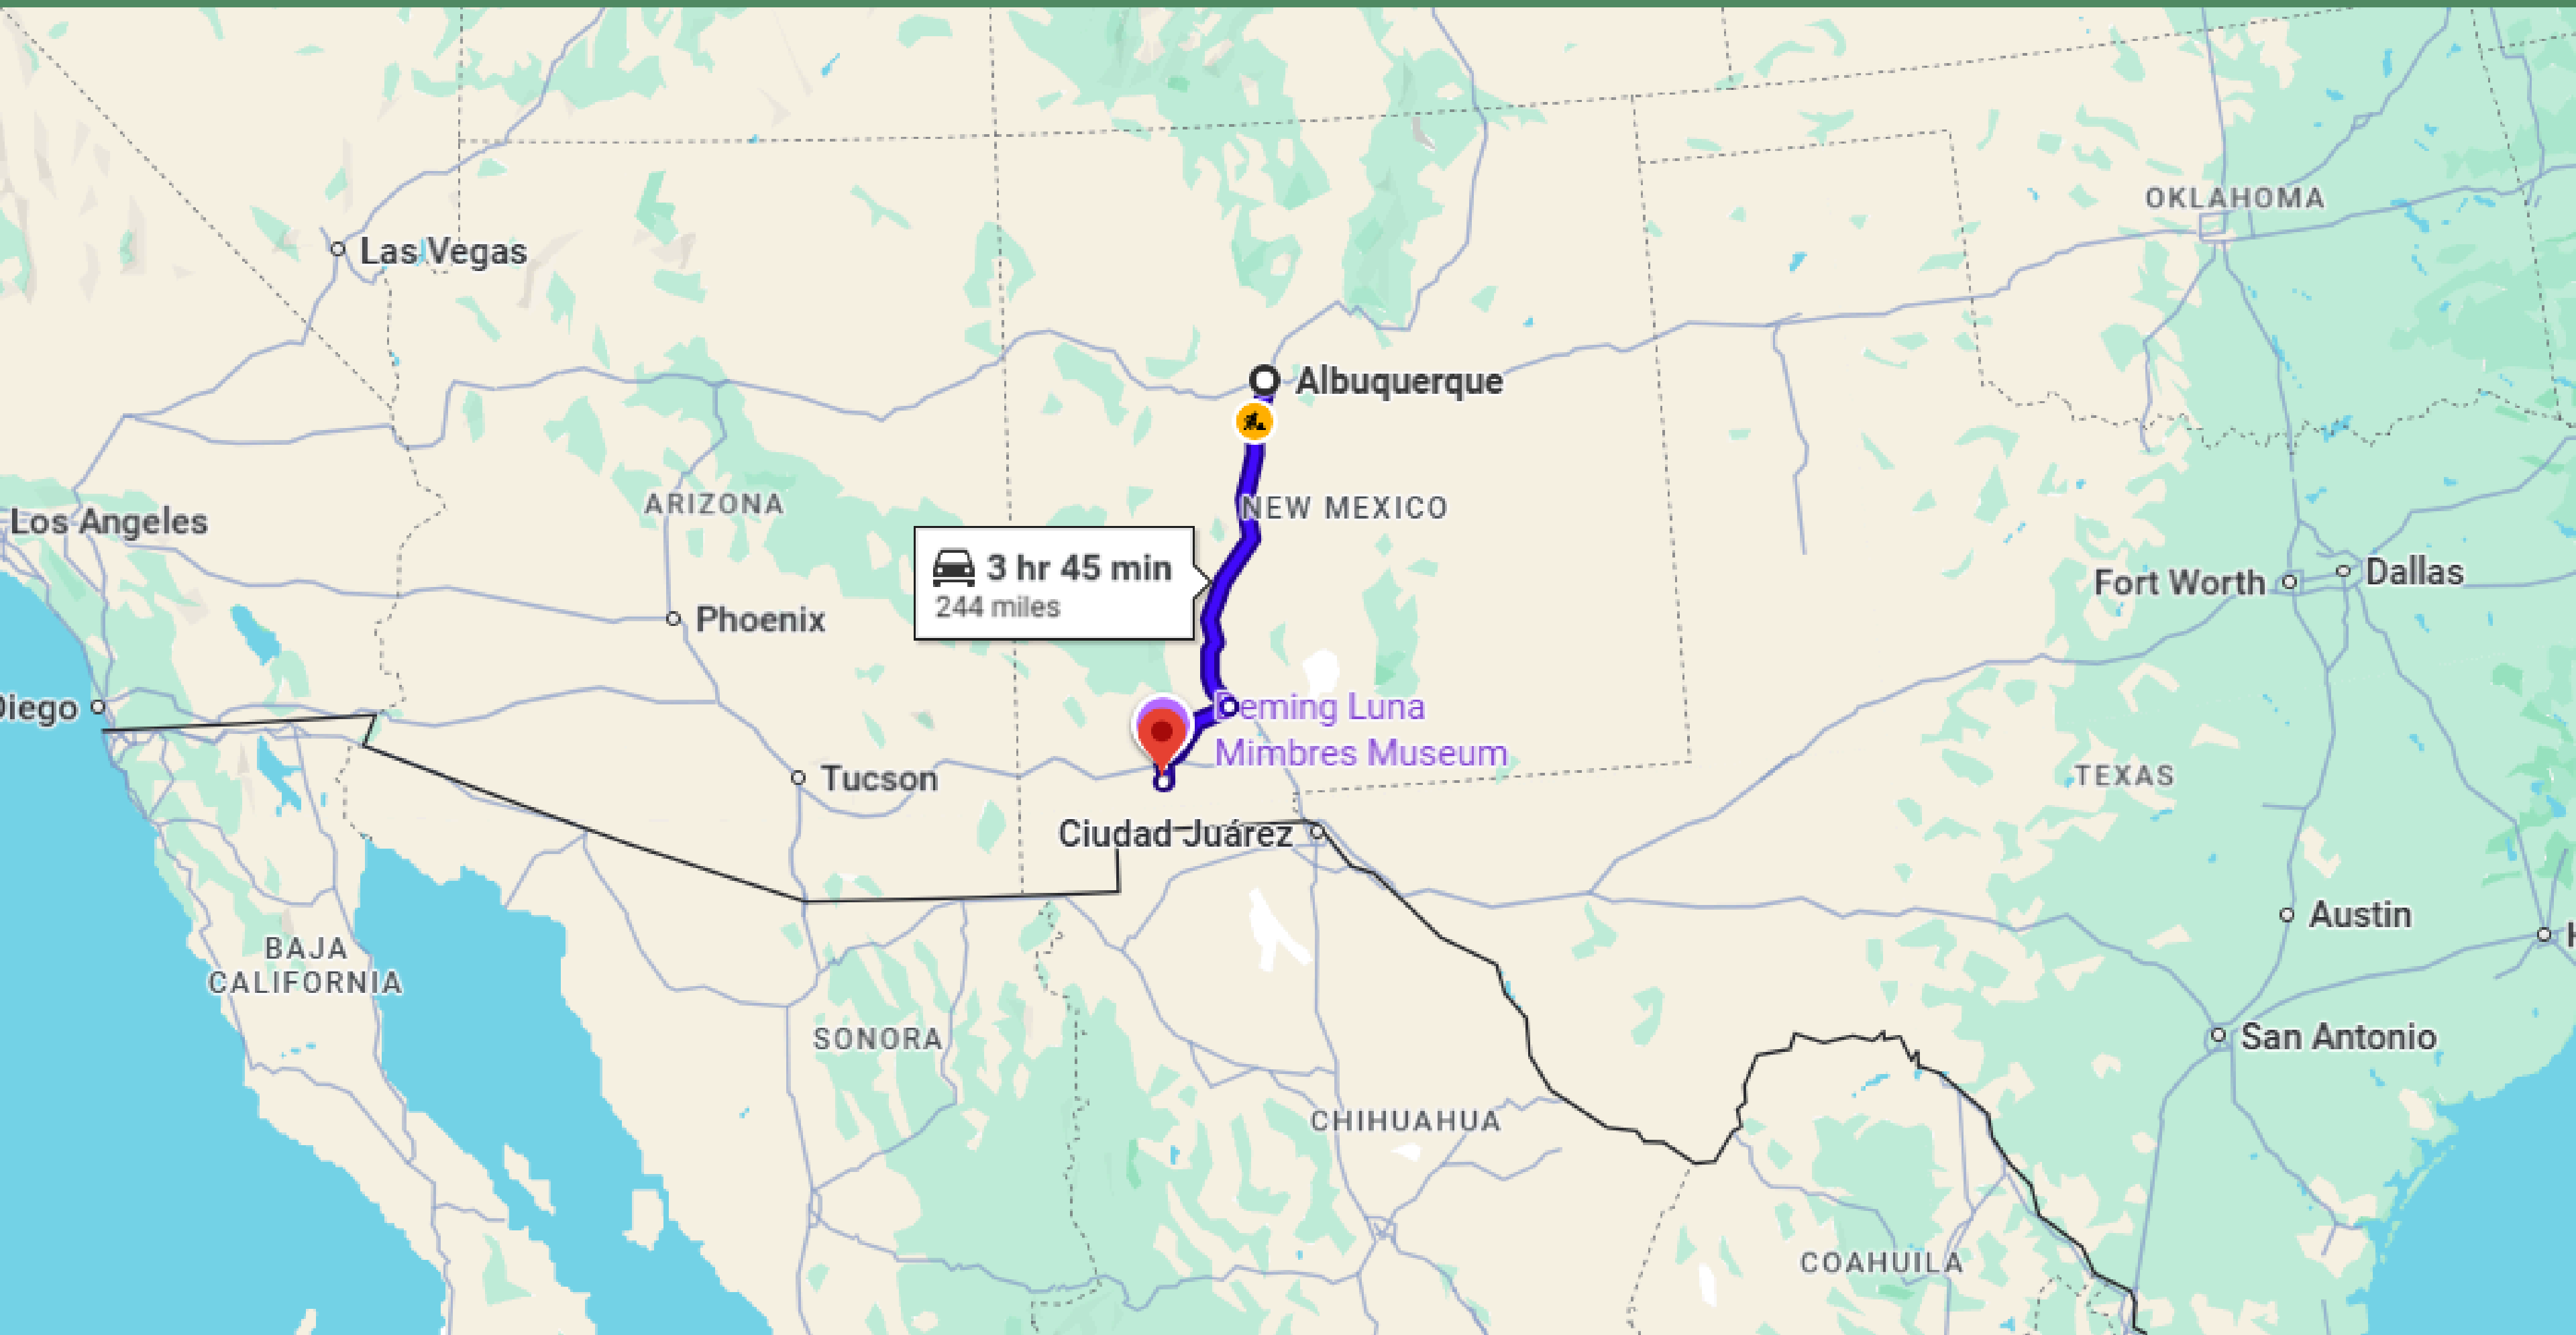

3 HRS & 45 MINS DRIVE TO ALBUQUERQUE

26 MINS DRIVE TO COLUMBUS TOWN

16-MINUTE DRIVE TO DEMING TOWN

1 HR & 14 MINS DRIVE TO LAS CRUCES TOWN