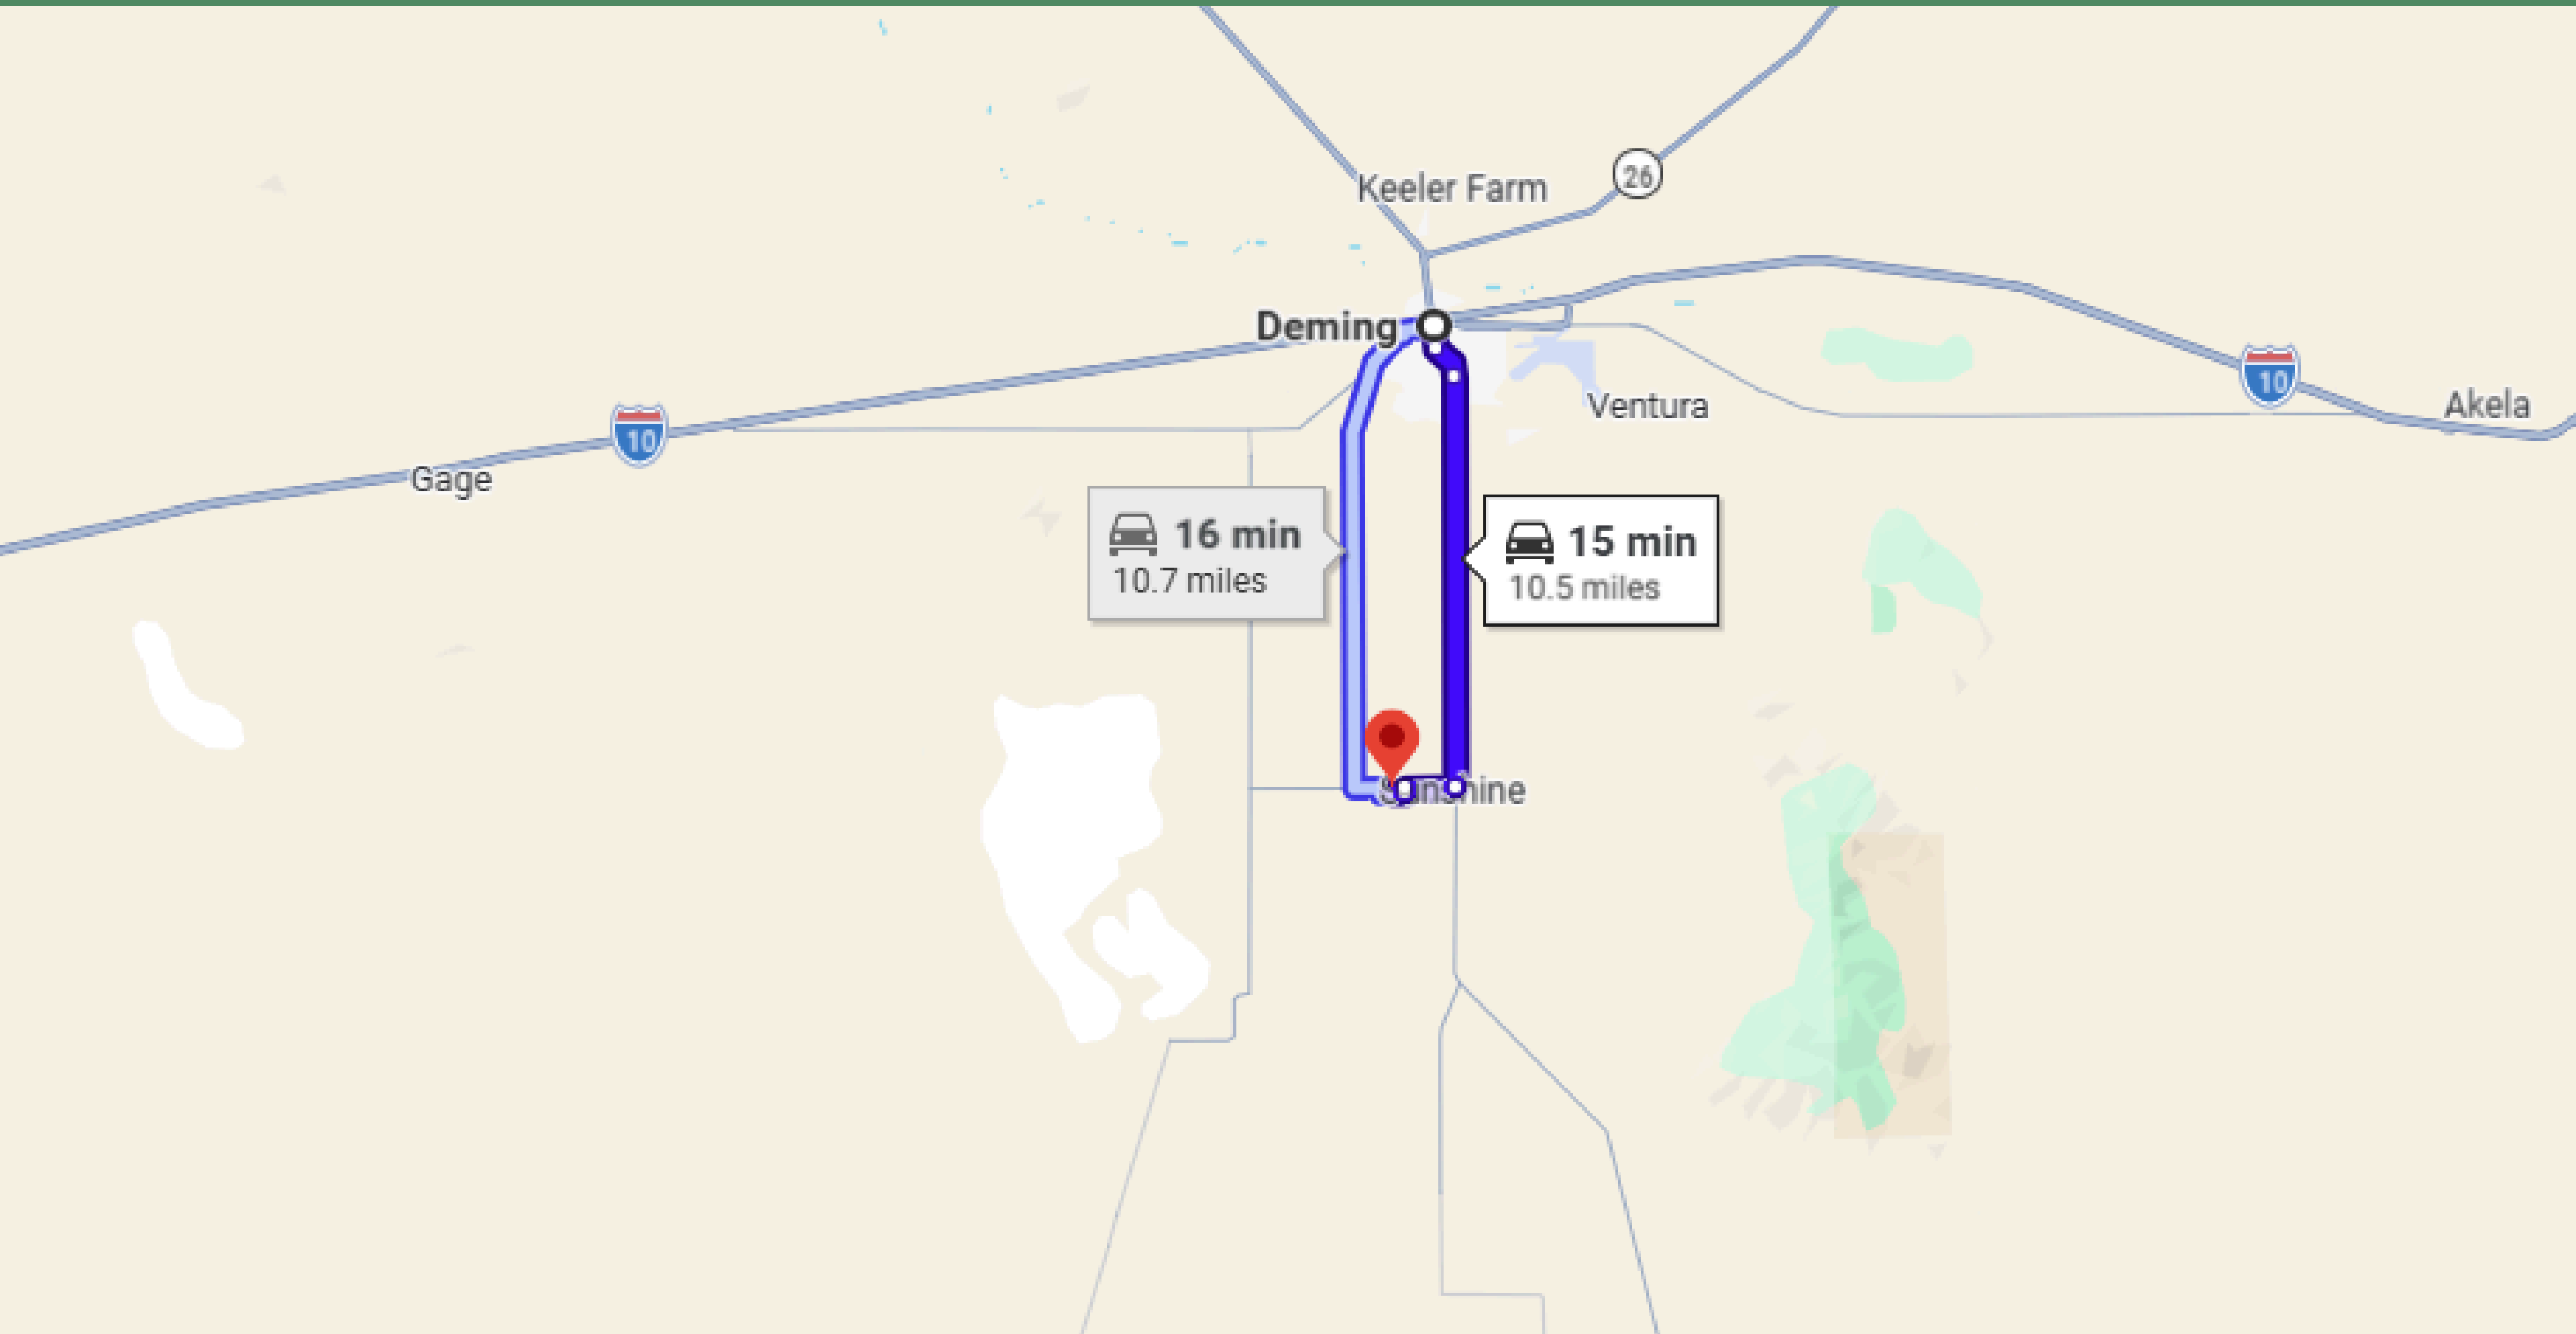

3 HRS & 45 MINS DRIVE TO ALBUQUERQUE

26 MINS DRIVE TO COLUMBUS TOWN

16-MINUTE DRIVE TO DEMING TOWN

1 HR & 14 MINS DRIVE TO LAS CRUCES TOWN