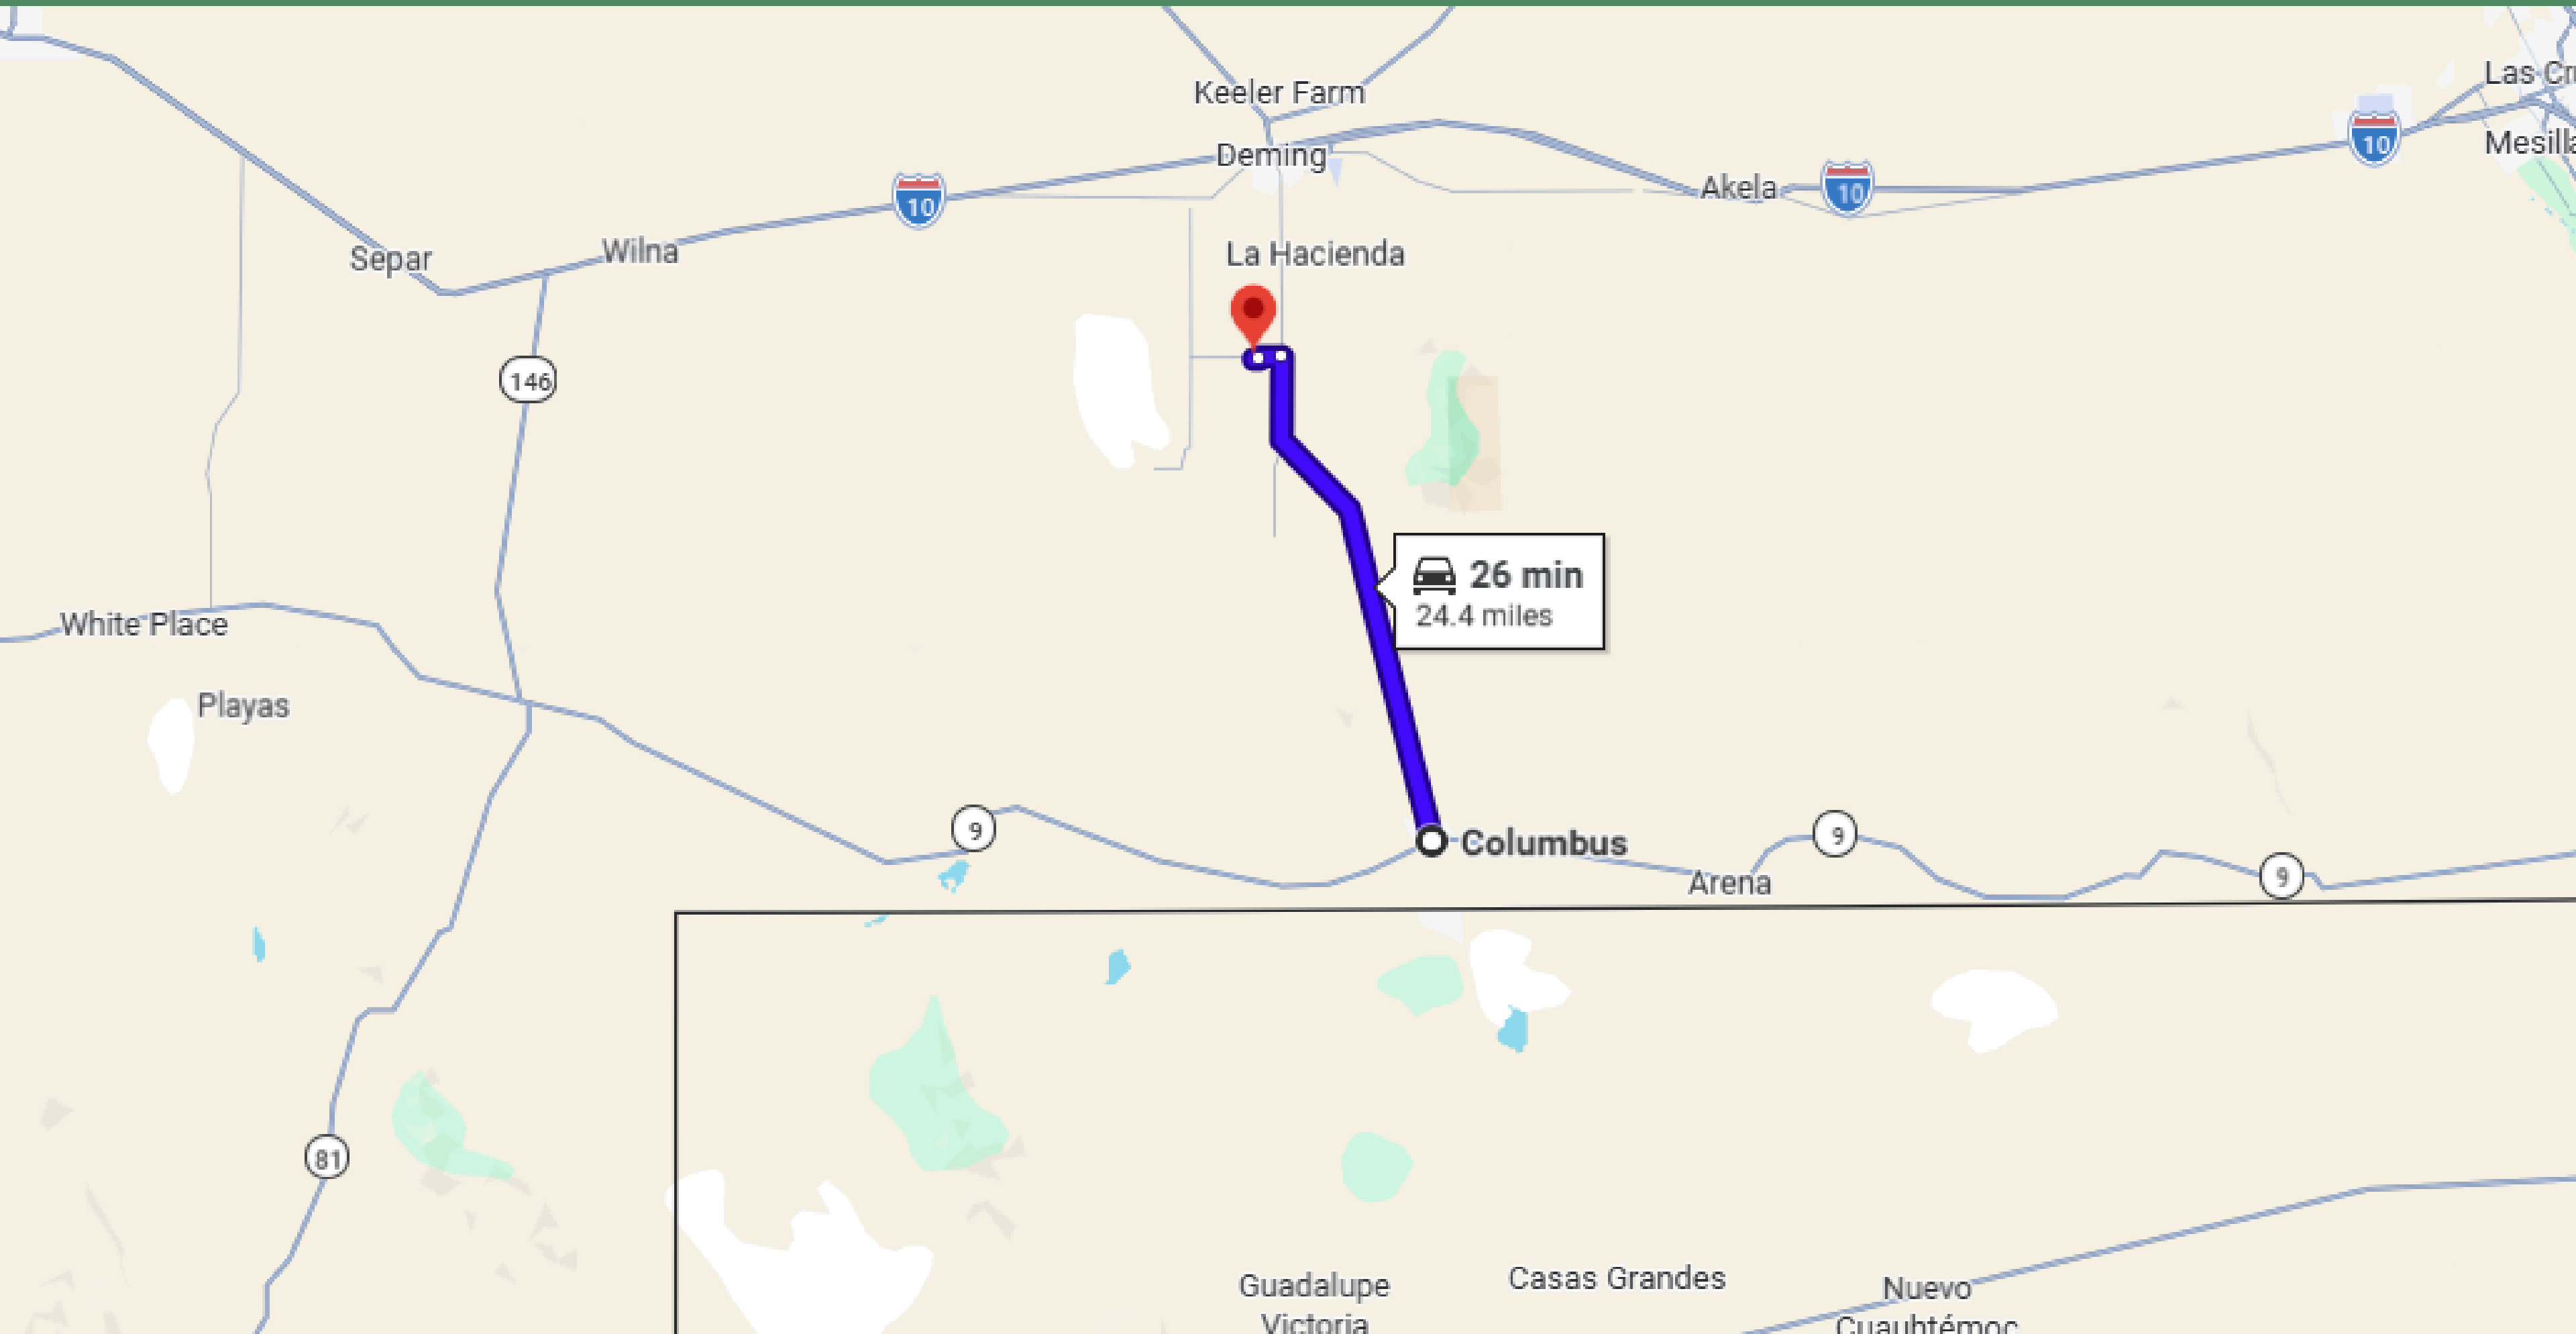

3 HRS & 45 MINS DRIVE TO ALBUQUERQUE

26 MINS DRIVE TO COLUMBUS TOWN

16-MINUTE DRIVE TO DEMING TOWN

1 HR & 14 MINS DRIVE TO LAS CRUCES TOWN