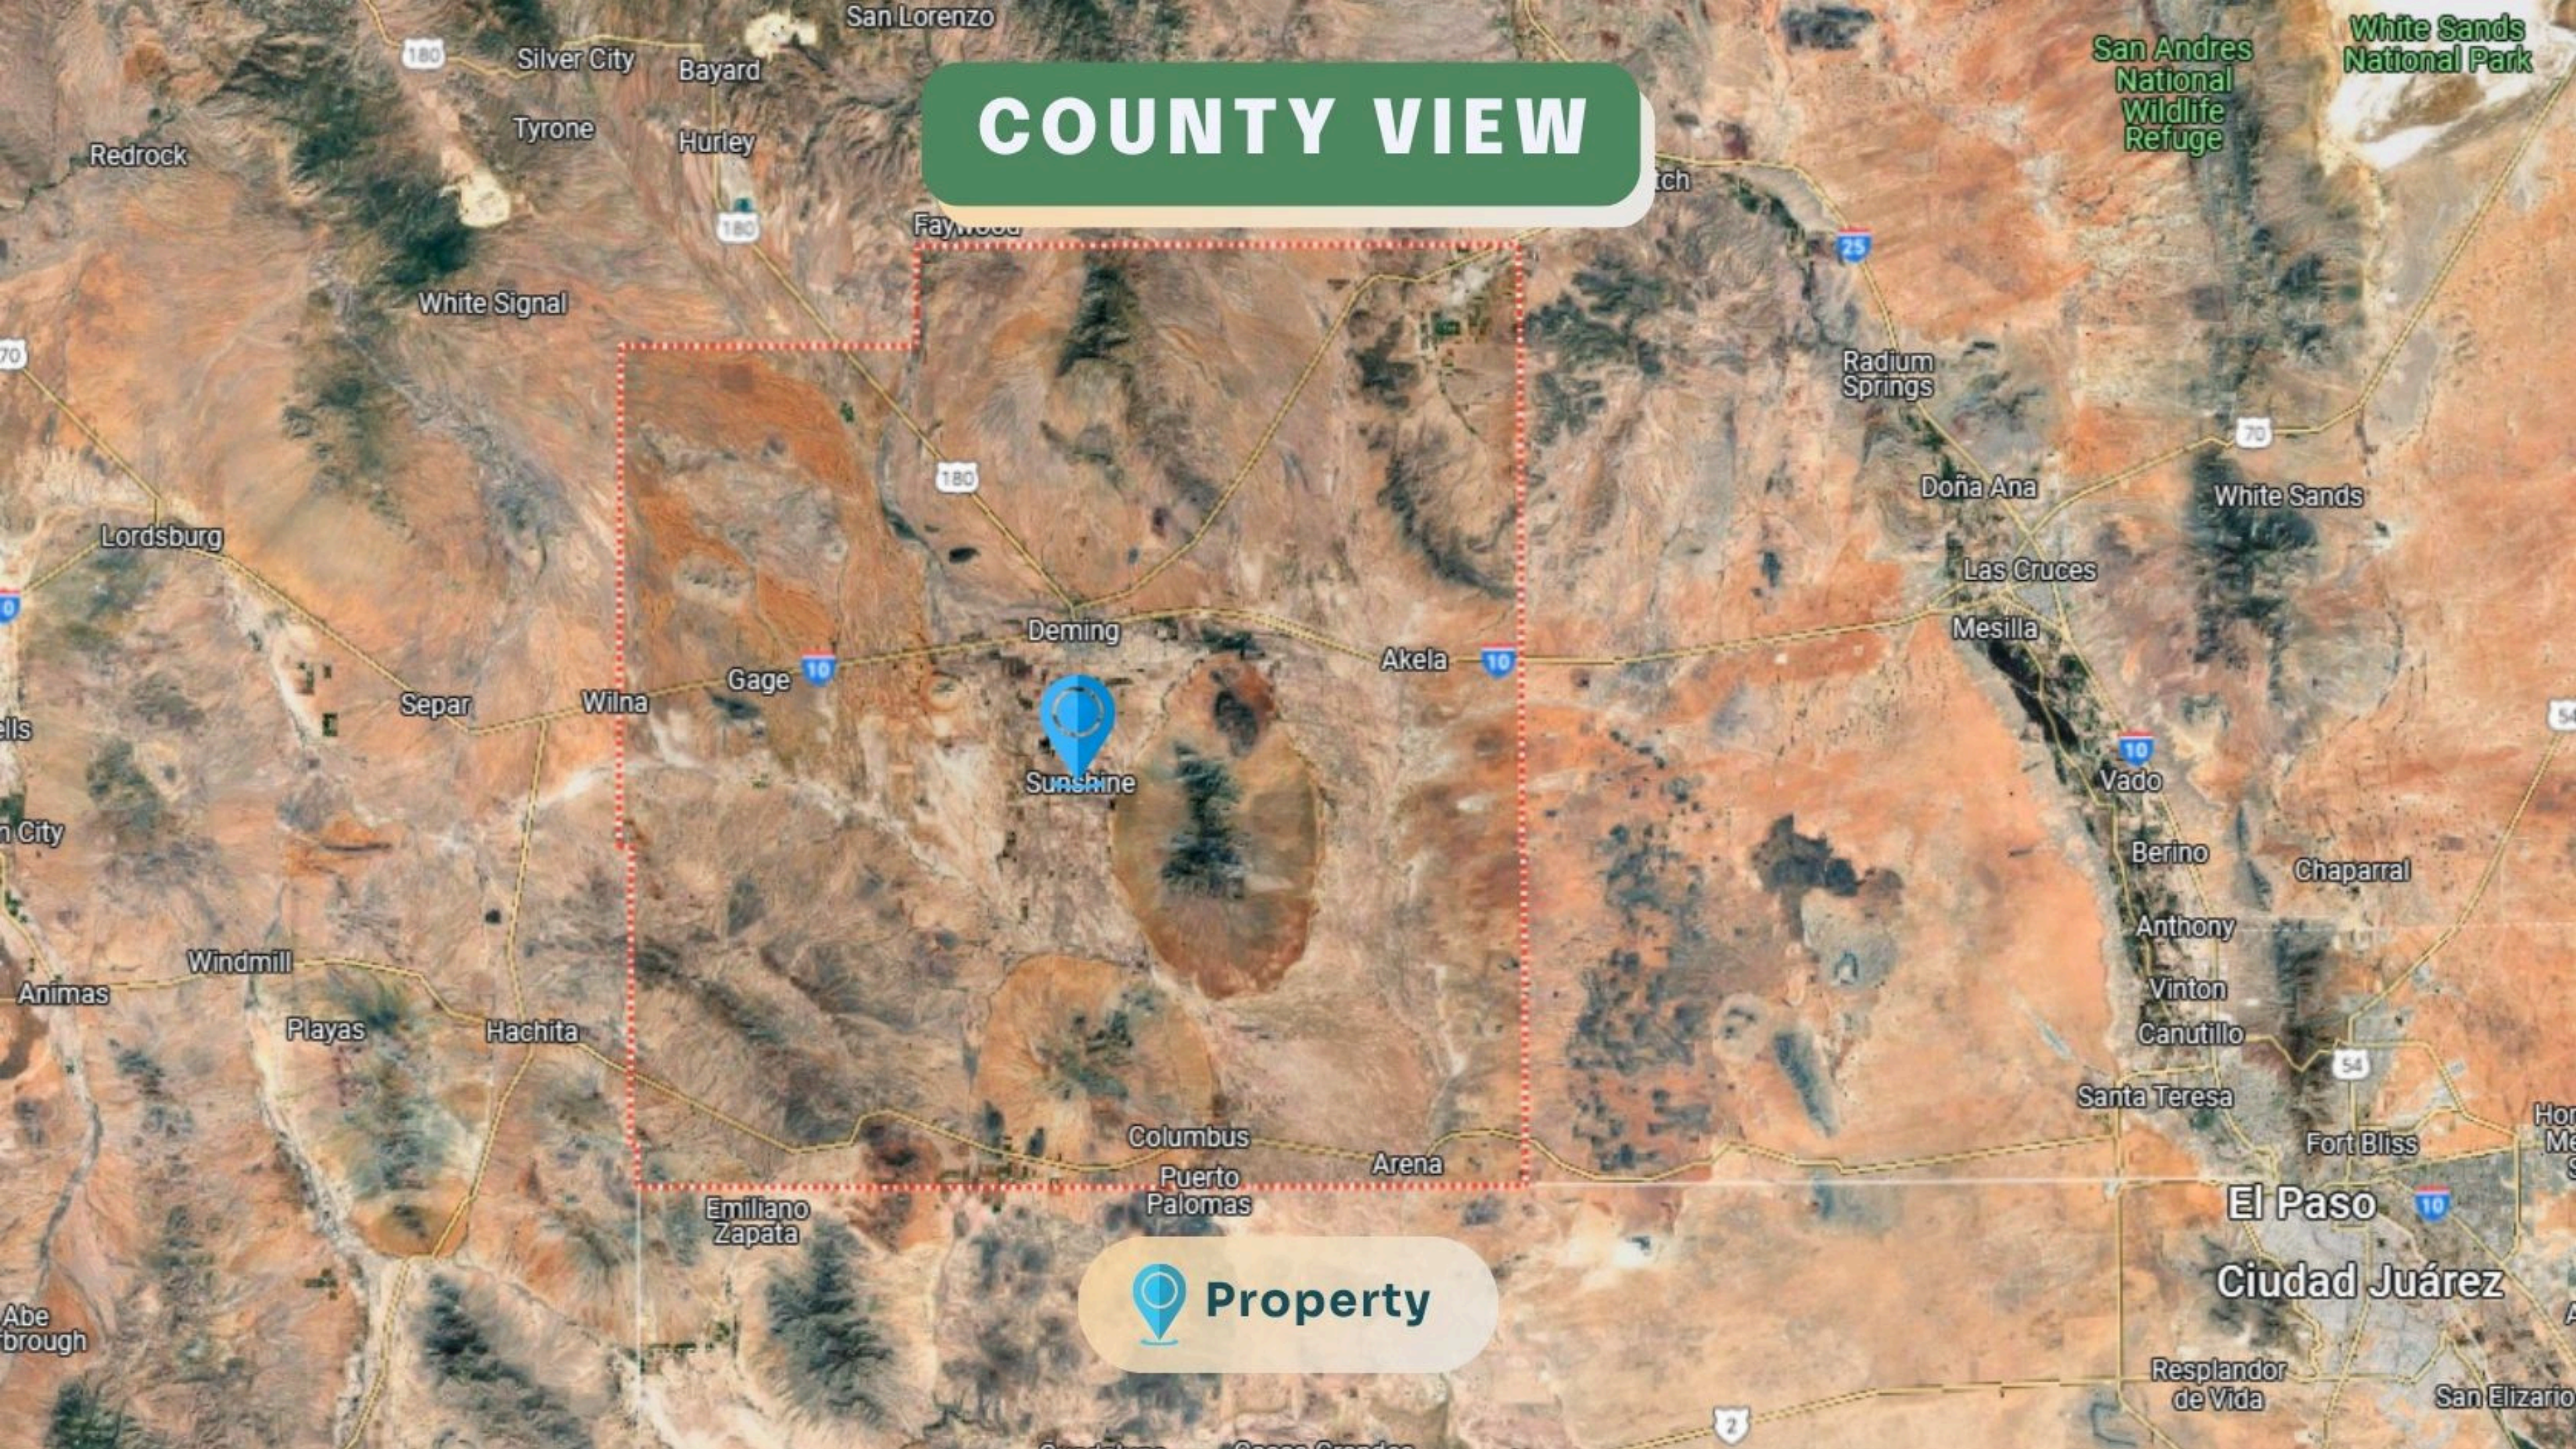

TOWN VIEW

Dem

Pecan Park

Lion

Pulpotio
Bareas

La Hacienda

Rockhound
State Park

Florida Peak

Florida
Mountains
Wilderness
Study Area

Property

COUNTY VIEW

 **Property**

DRIVING DIRECTIONS

Head toward N Gold Ave for 13 ft. Turn left at the 1st cross street onto S Gold Ave for 0.7 mi. Continue onto Cody Rd for 0.7 mi. Continue onto NM-11 S/Columbus Rd for 8 mi. Turn right onto Sunshine Rd SW for 1 mi. Turn left at the 2nd cross street onto 8th St for 446 ft. Turn right at the 1st cross street onto Barcelona Rd SW for 0.3 mi. 📍 Property is on the left.