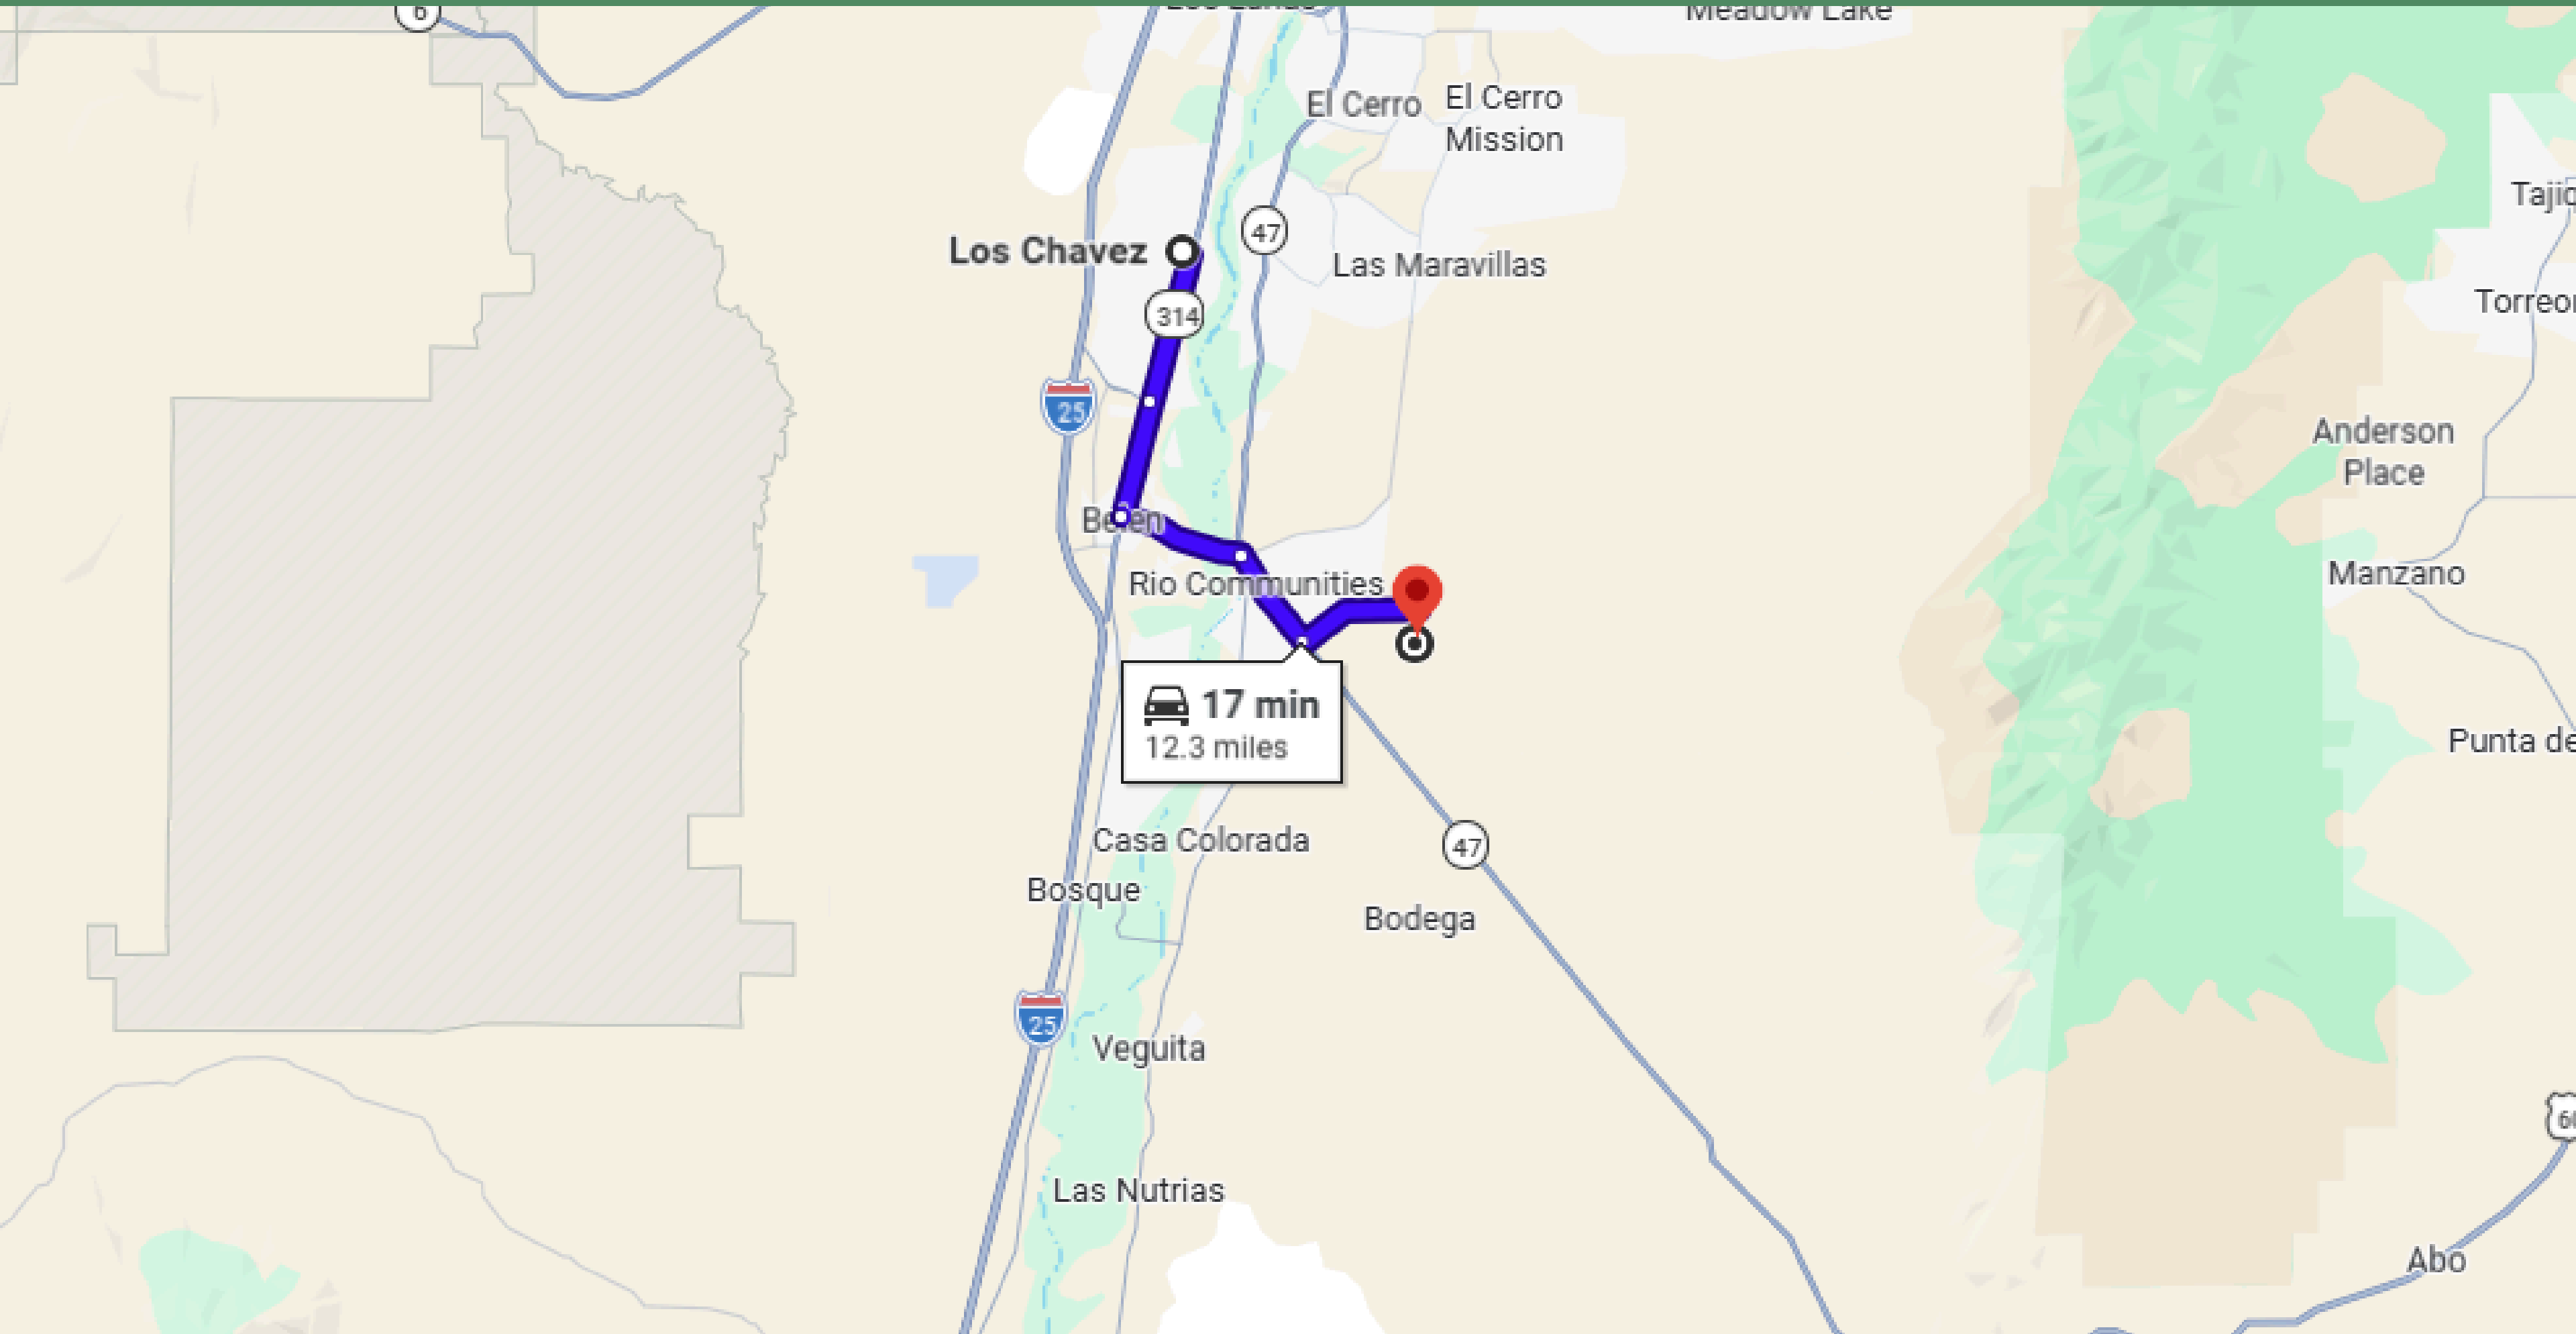

43 MINUTES DRIVE TO ALBUQUERQUE

17 MINUTES DRIVE TO LOS CHAVEZ TOWN

5 MINUTES DRIVE TO RIO COMMUNITIES

22 MINUTES DRIVE TO LOS LUNAS TOWN