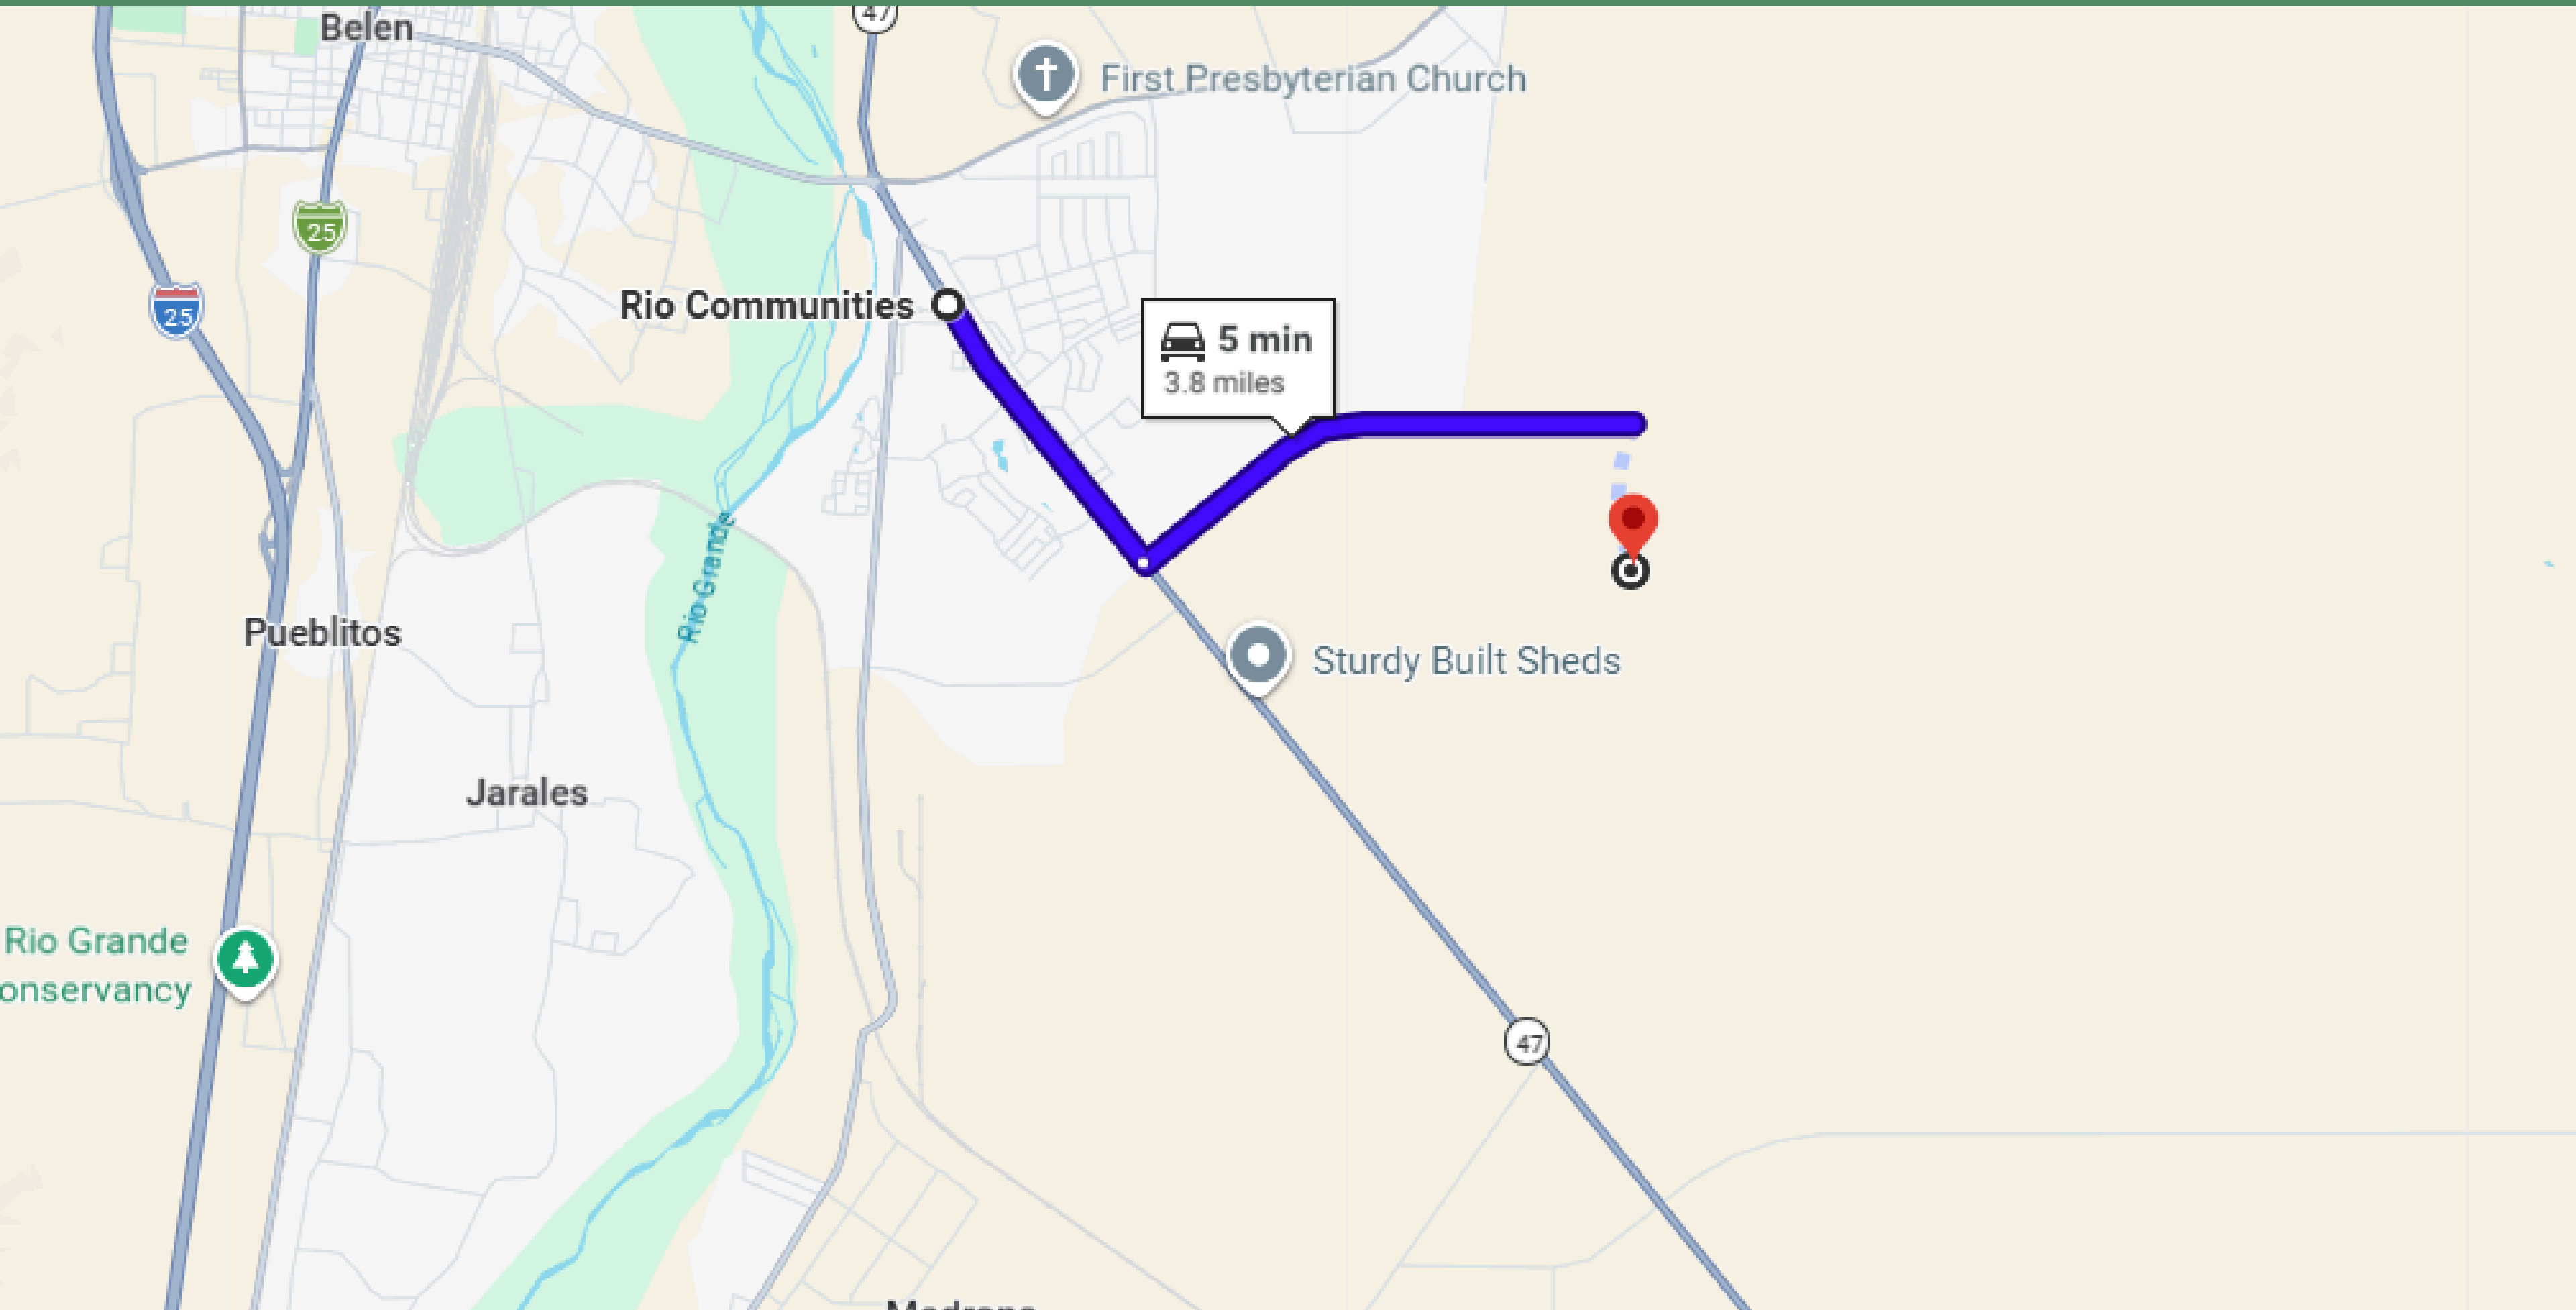

43 MINUTES DRIVE TO ALBUQUERQUE

17 MINUTES DRIVE TO LOS CHAVEZ TOWN

5 MINUTES DRIVE TO RIO COMMUNITIES

22 MINUTES DRIVE TO LOS LUNAS TOWN