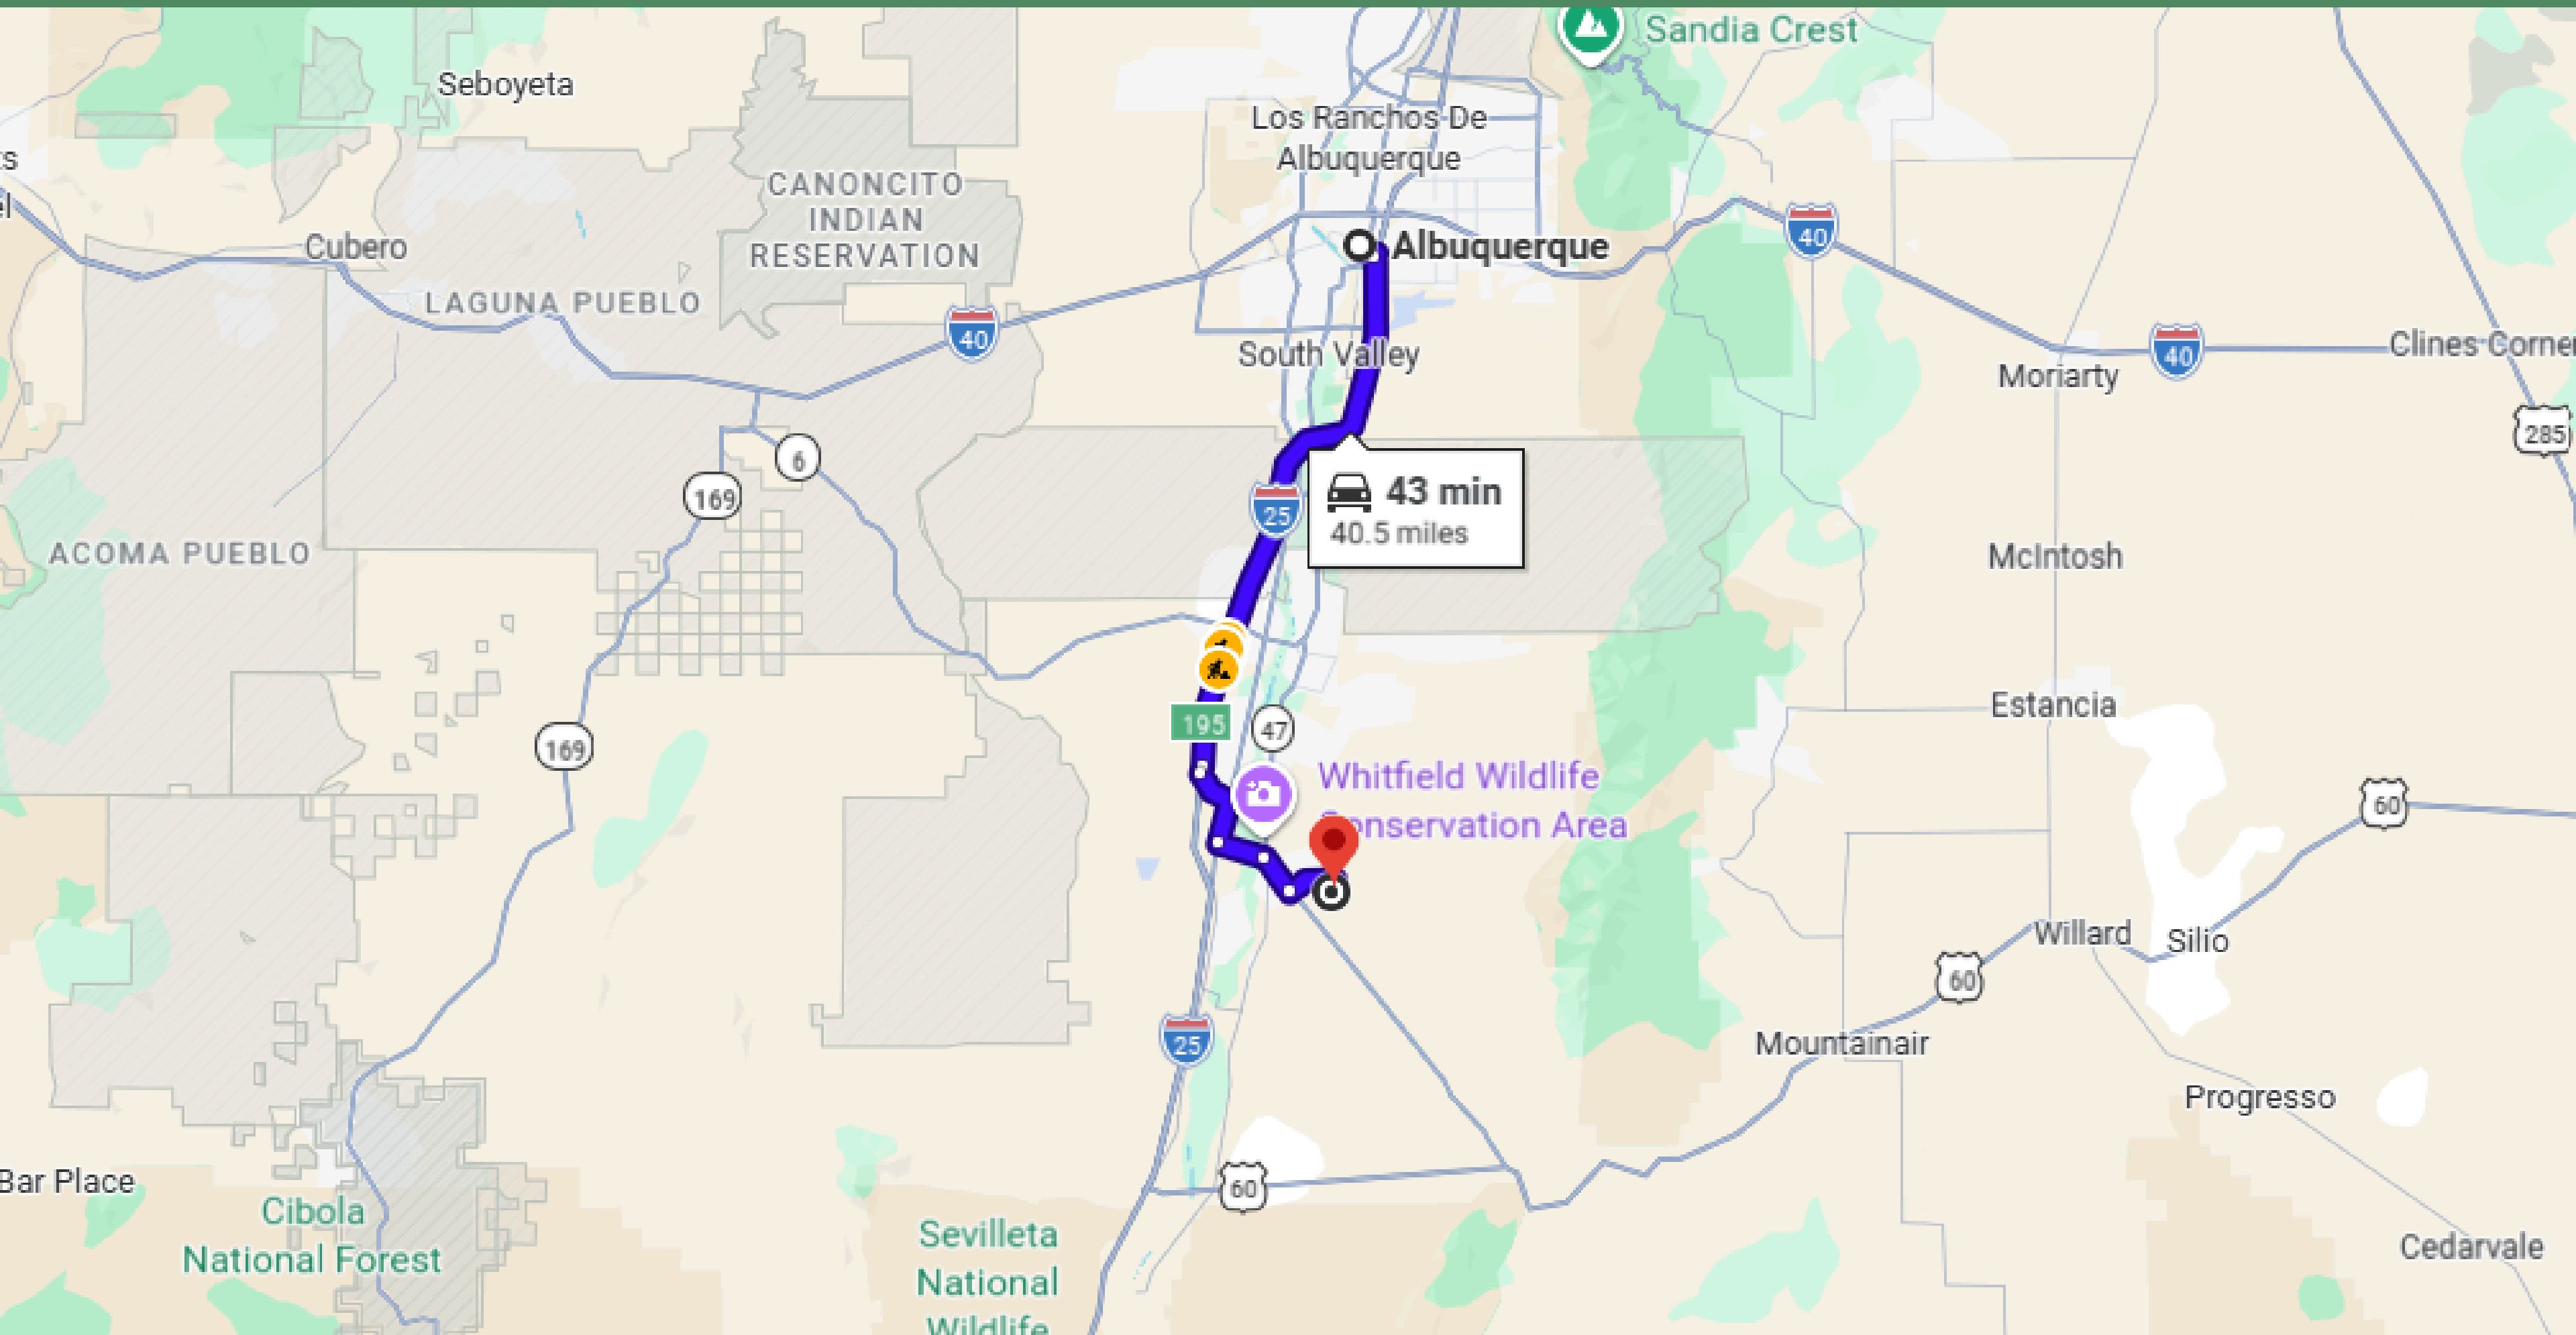

43 MINUTES DRIVE TO ALBUQUERQUE

17 MINUTES DRIVE TO LOS CHAVEZ TOWN

5 MINUTES DRIVE TO RIO COMMUNITIES

22 MINUTES DRIVE TO LOS LUNAS TOWN