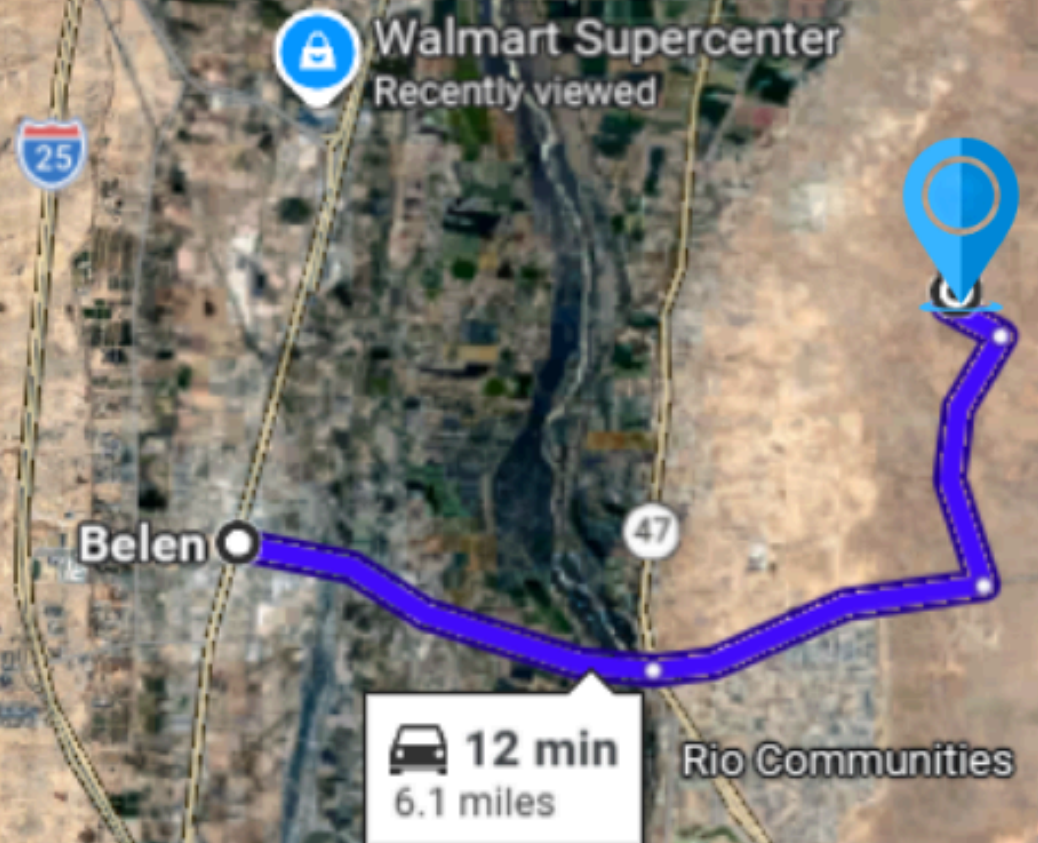

TOWN VIEW

usal

Rio Grande

Rio Grande

47

47

Manzano Expy

Manzano Expy

Manzano Expy
First Presbyterian Church

 **Property**

COUNTY VIEW

Property

KEY ACCESS ROUTES

The  property has convenient access from Belen and Los Lunas, making it highly accessible.

DRIVING DIRECTIONS

Head toward N 7th St for 2.4 mi. Continue onto Manzano Expy for 1.9 mi. Turn left onto De Haan Loop for 1.5 mi. Turn left for 0.3 mi.  Property is on the left side.