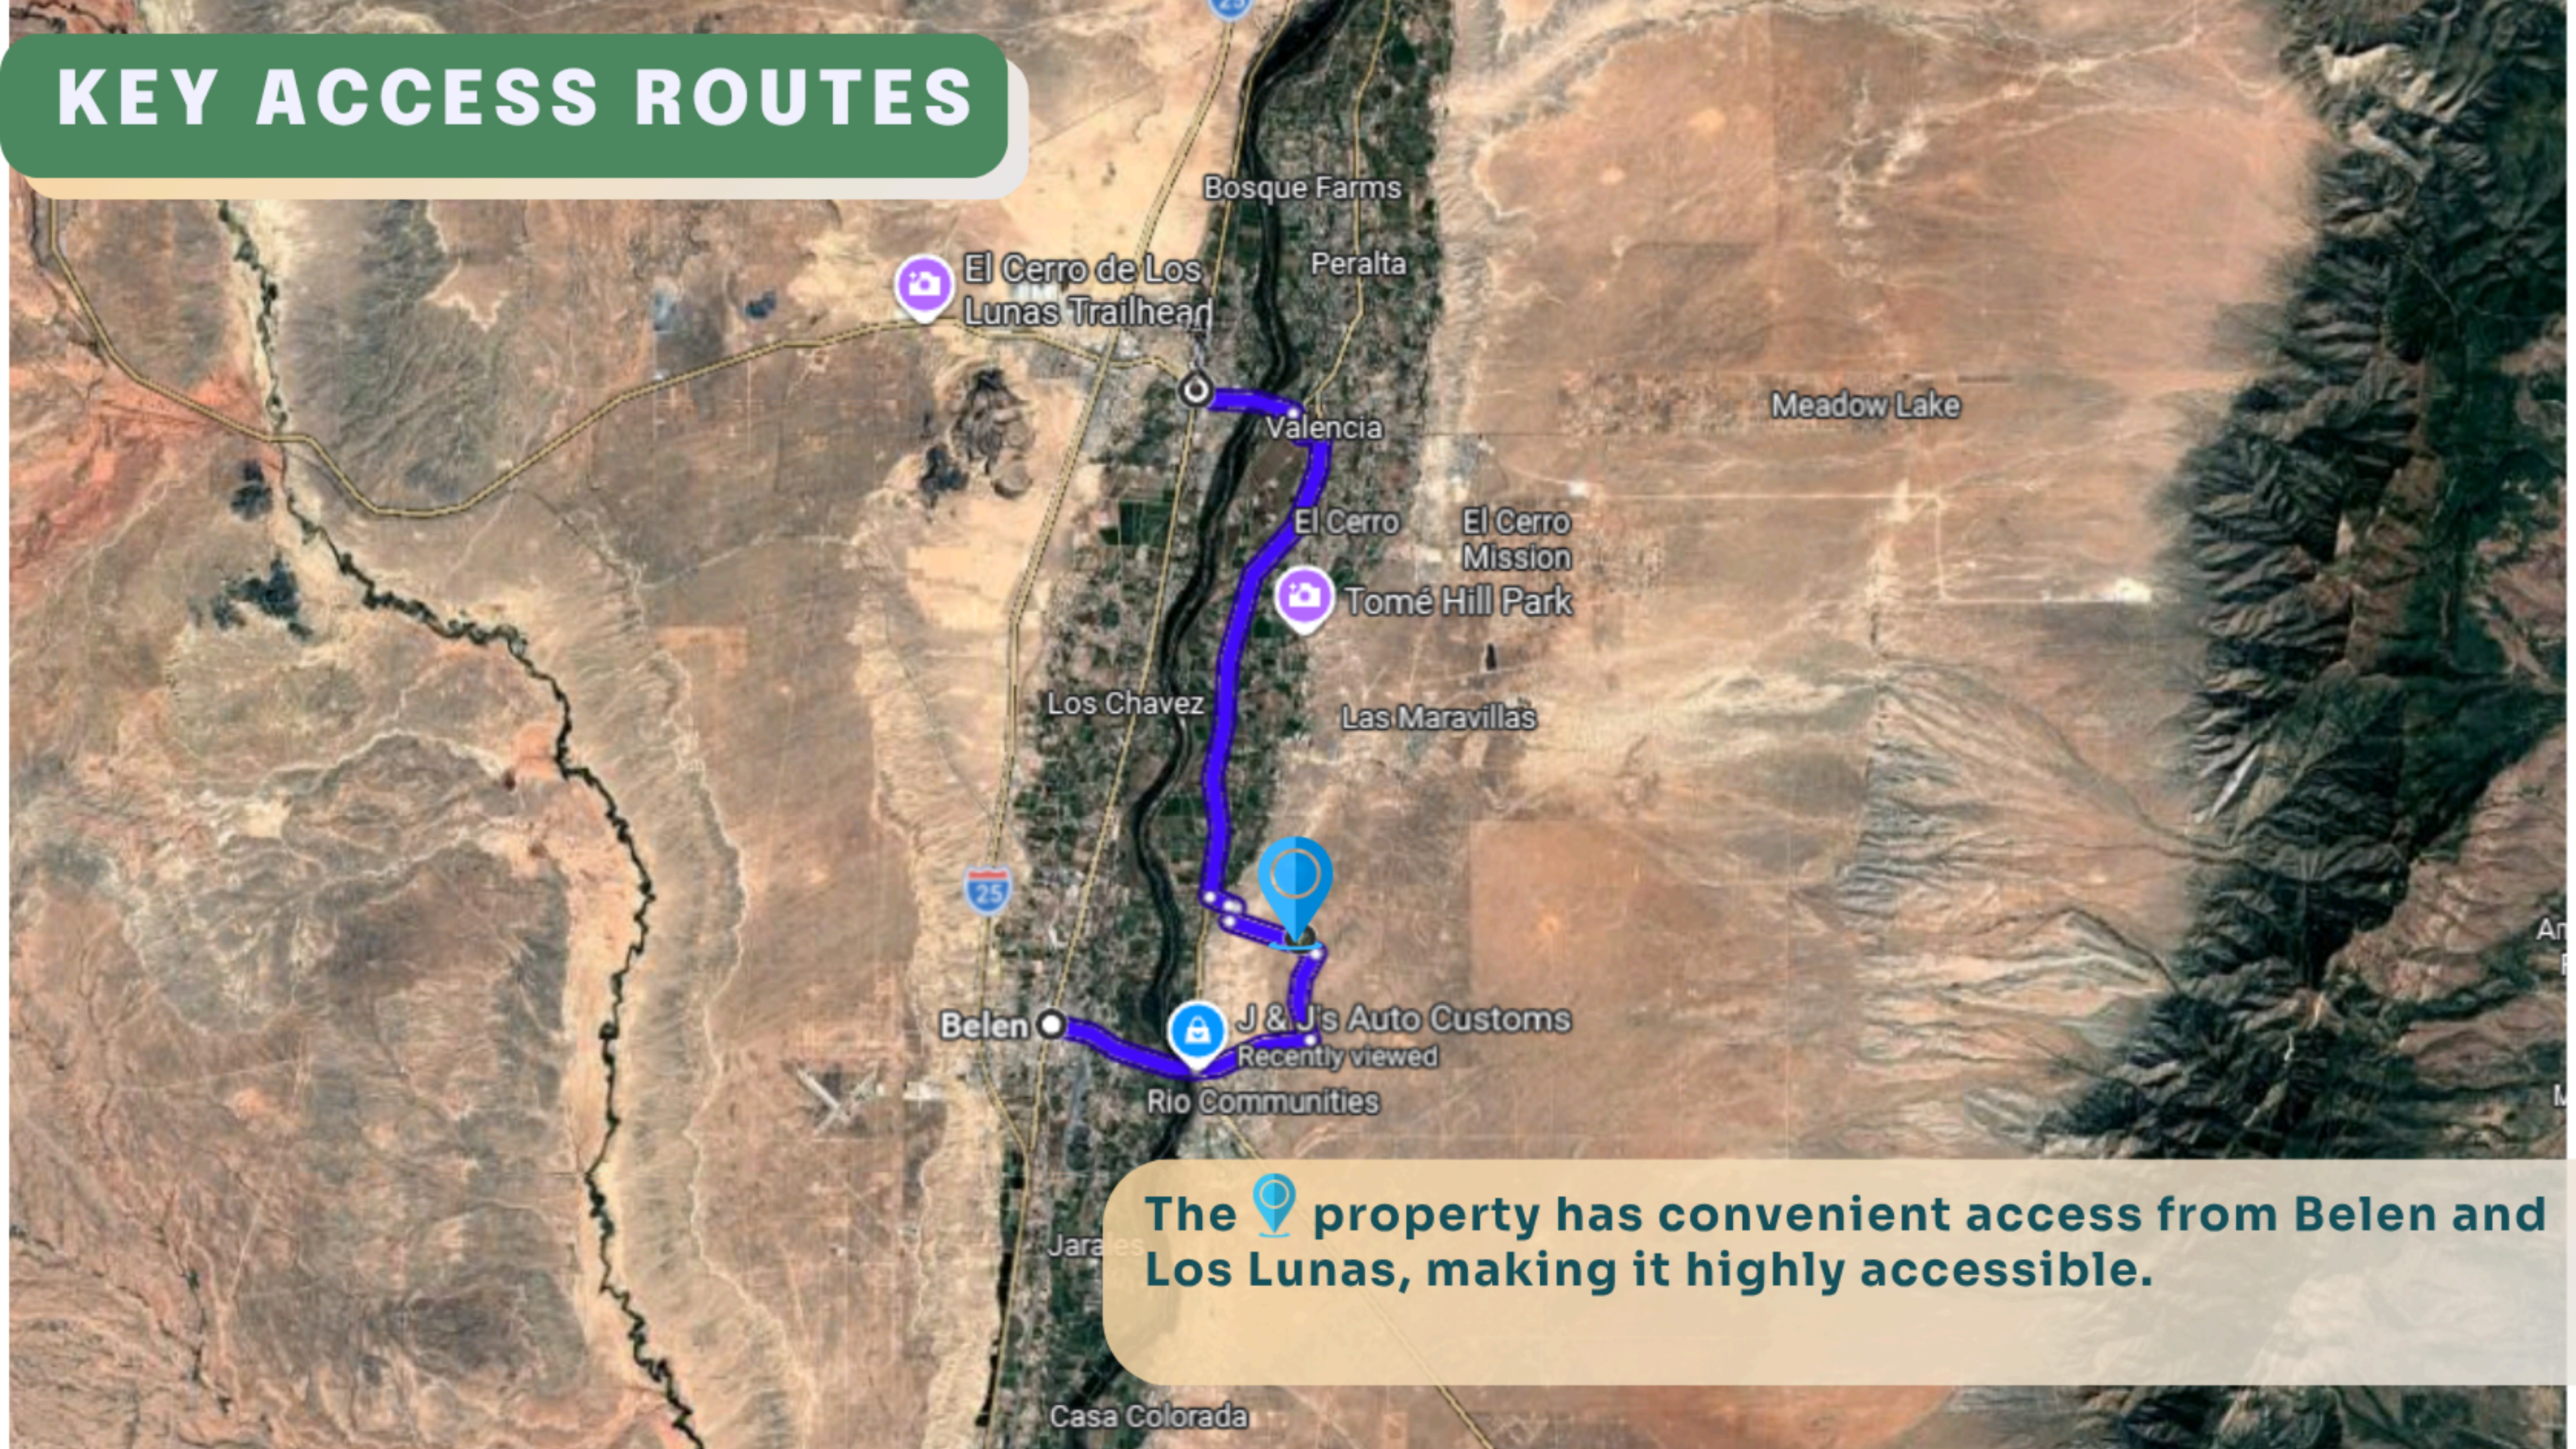

TOWN VIEW

usal

Rio Grande

Rio Grande

47

47

Manzano Expy

Manzano Expy

Manzano Expy
First Presbyterian Church

 **Property**

COUNTY VIEW

Property

KEY ACCESS ROUTES

The  property has convenient access from Belen and Los Lunas, making it highly accessible.

DRIVING DIRECTIONS

Head toward N 7th St for 2.4 mi. Continue onto Manzano Expy for 1.9 mi. Turn left onto De Haan Loop for 1.5 mi. Turn left for 0.3 mi.  Property is on the left side.