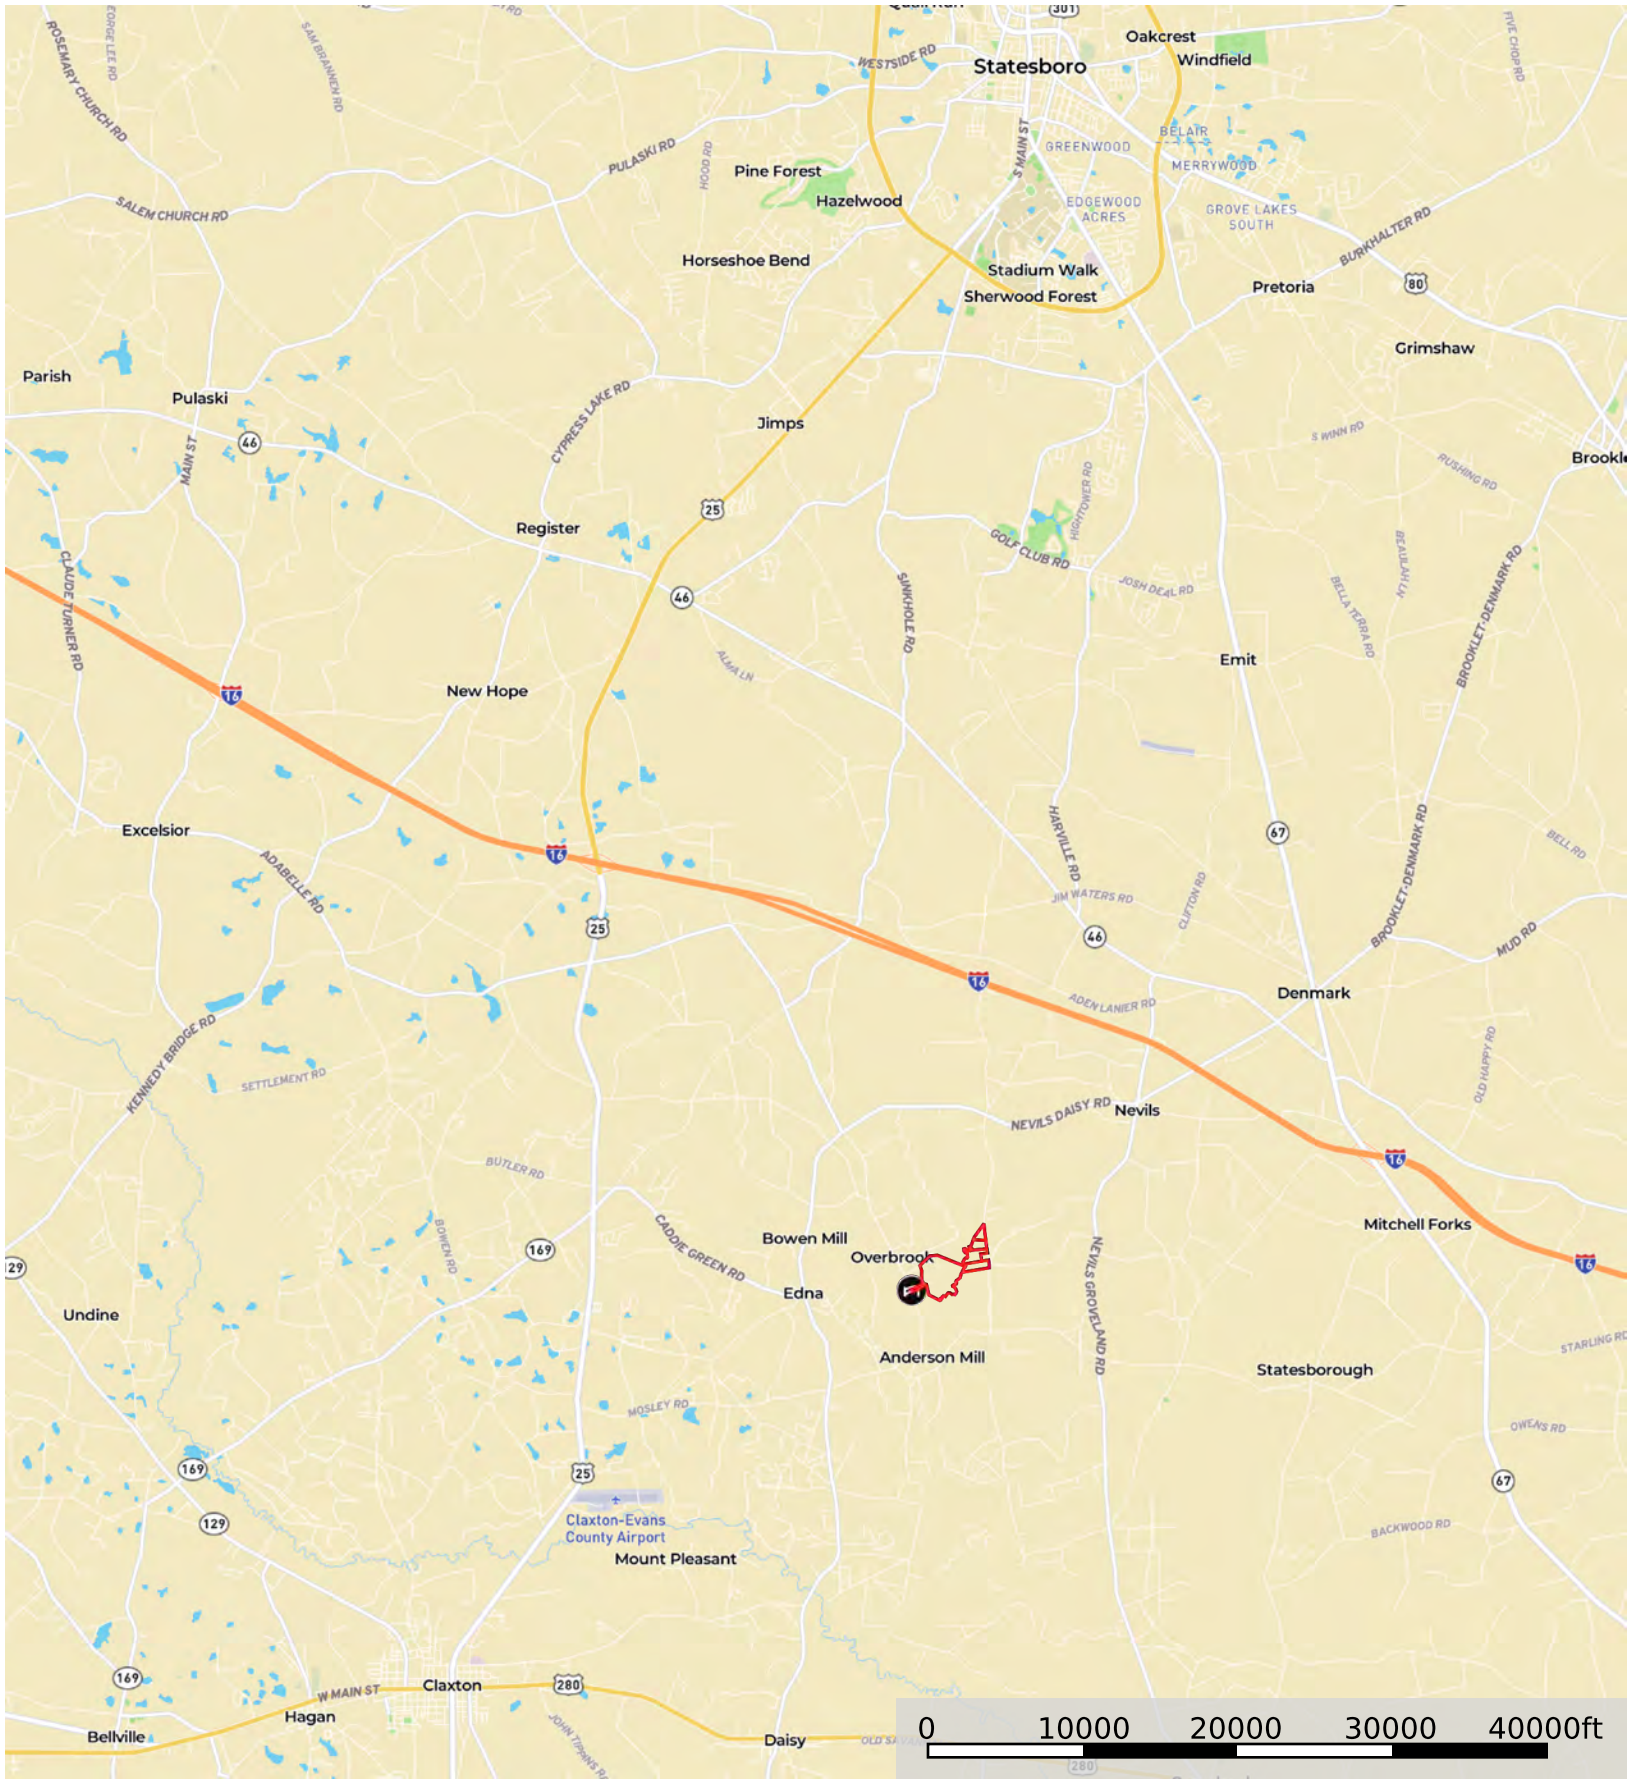

Lotts Creek Tracts 1-5 / Anderson Rd. & Twin Forks Rd.
 Bulloch County, Georgia, 193.59 AC +/-

-  Gate
-  Subdivided Tracts
-  Boundary