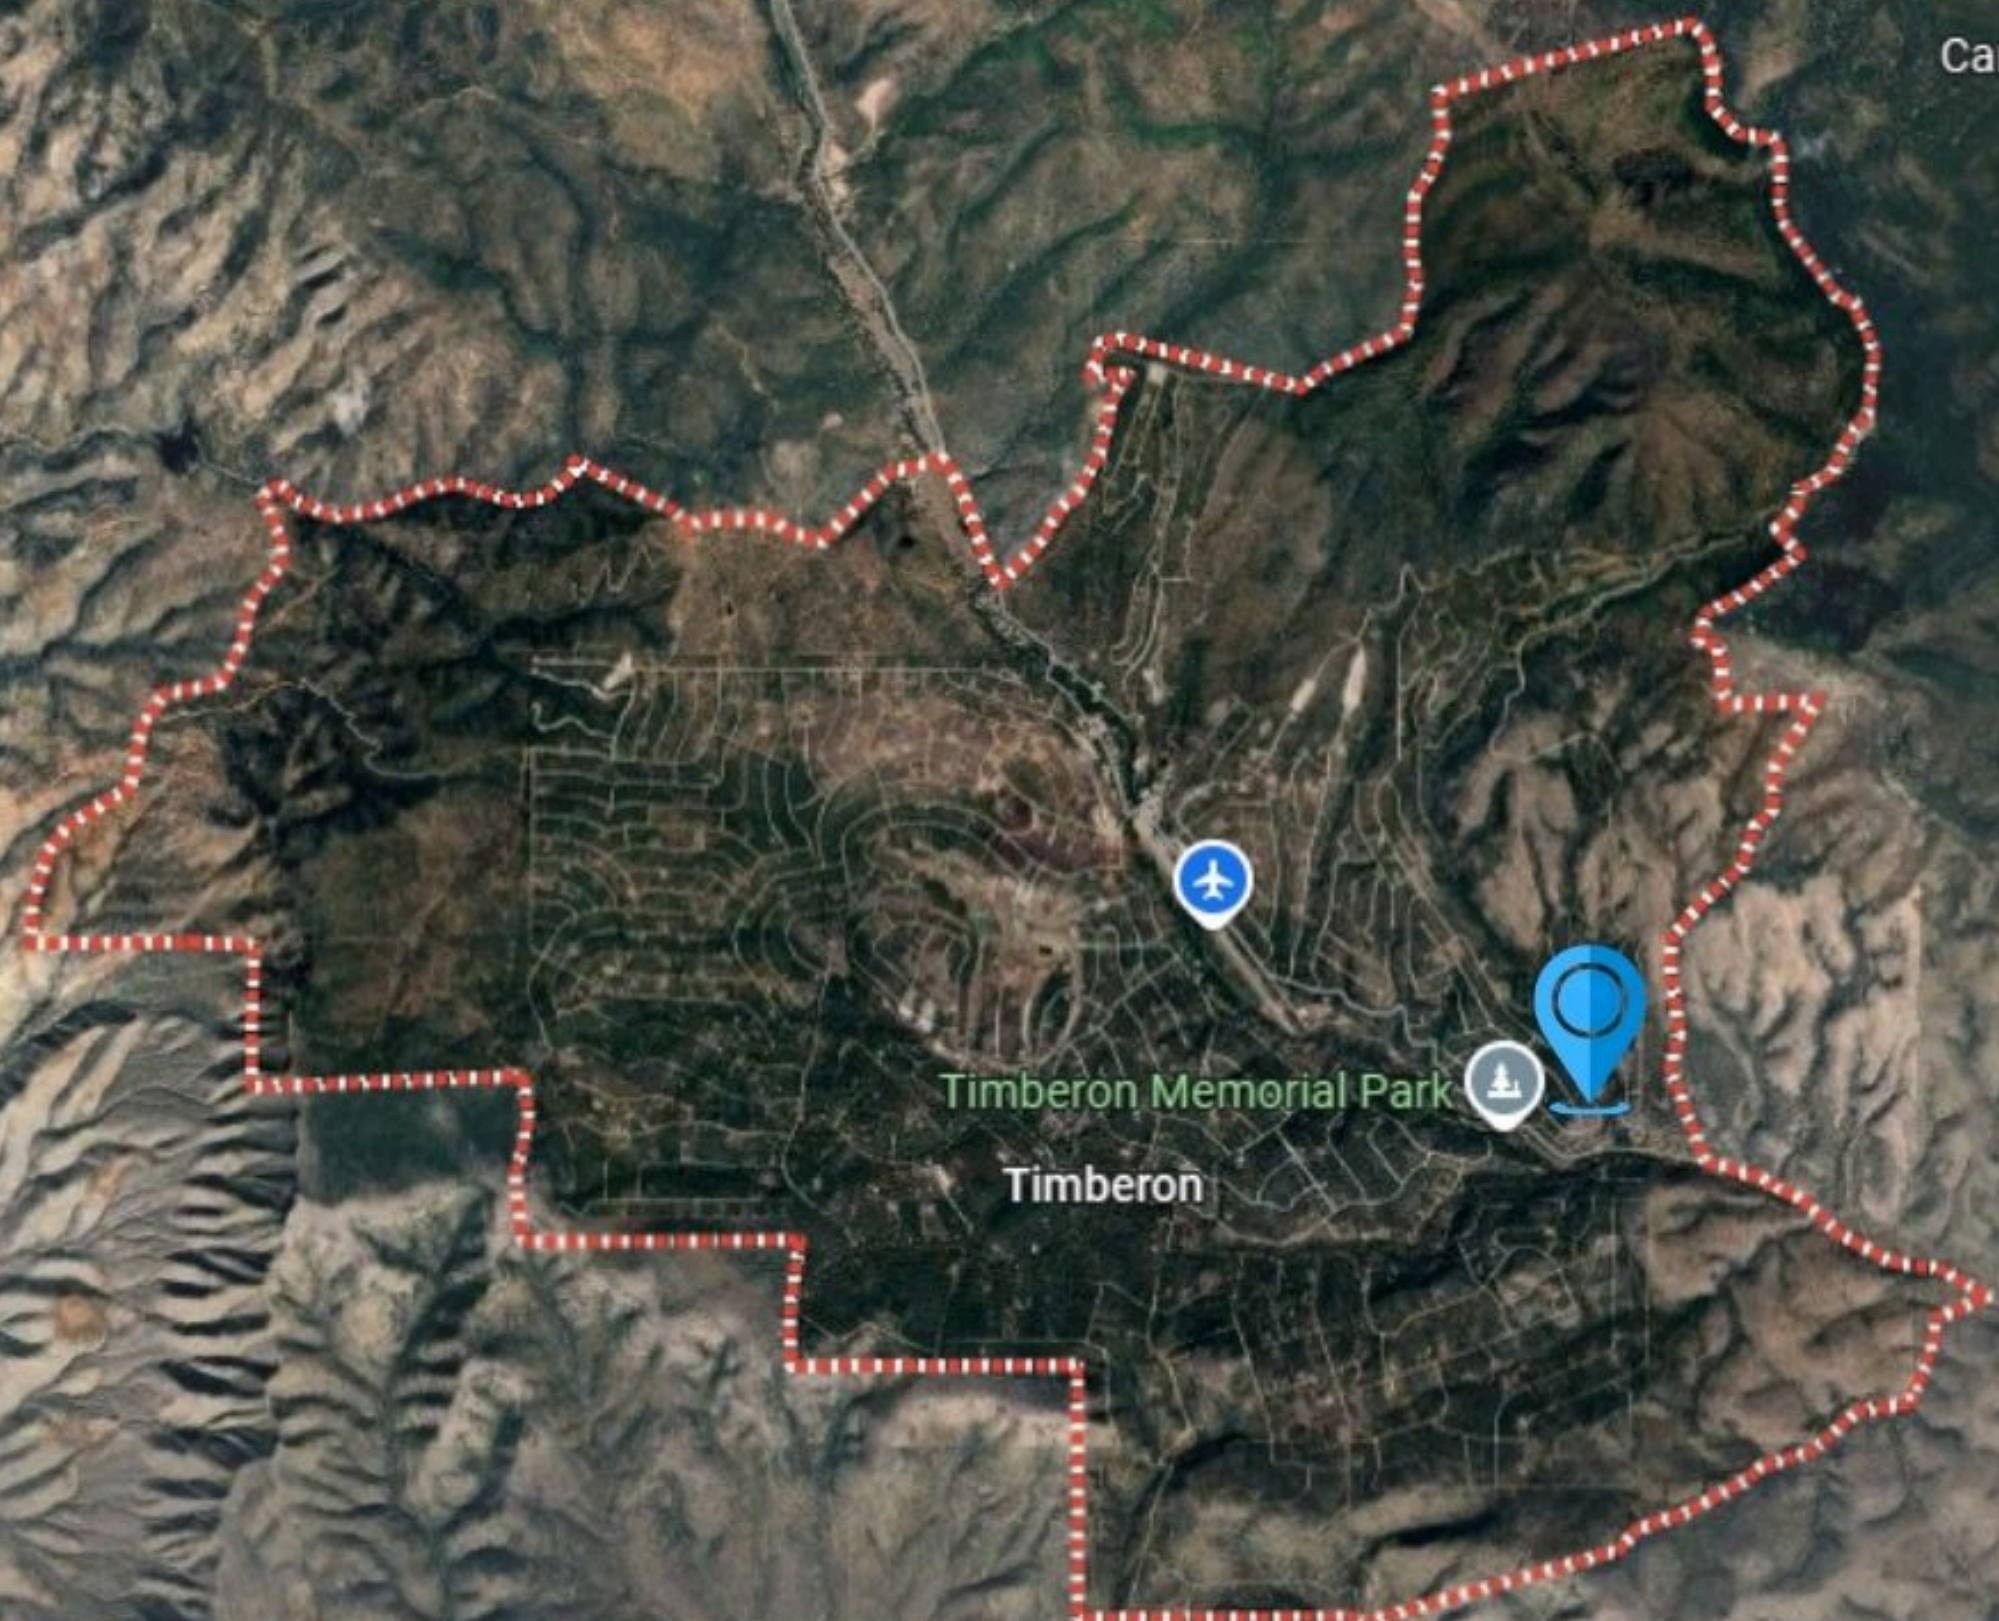

TOWN VIEW

Carrissa Lookout 

Timberon Memorial Park

Timberon

 **Property**

Culp Canyon
Wilderness
Study Area

COUNTY VIEW

Property

KEY ACCESS ROUTES

The  property is located on along Trout Dr, with access from 2-4 Sunspot Highway.

DRIVING DIRECTIONS

Start on Ruby Dr, then take Tres Marias Dr to Sacramento Hoover Rd for 2.2 miles (about 6 minutes). Continue on Hoover Dr for 0.9 miles, then turn onto Marlin Dr. Follow the road until you reach Trout Dr. The  property is on the right.

STATE VIEW

 **Property**