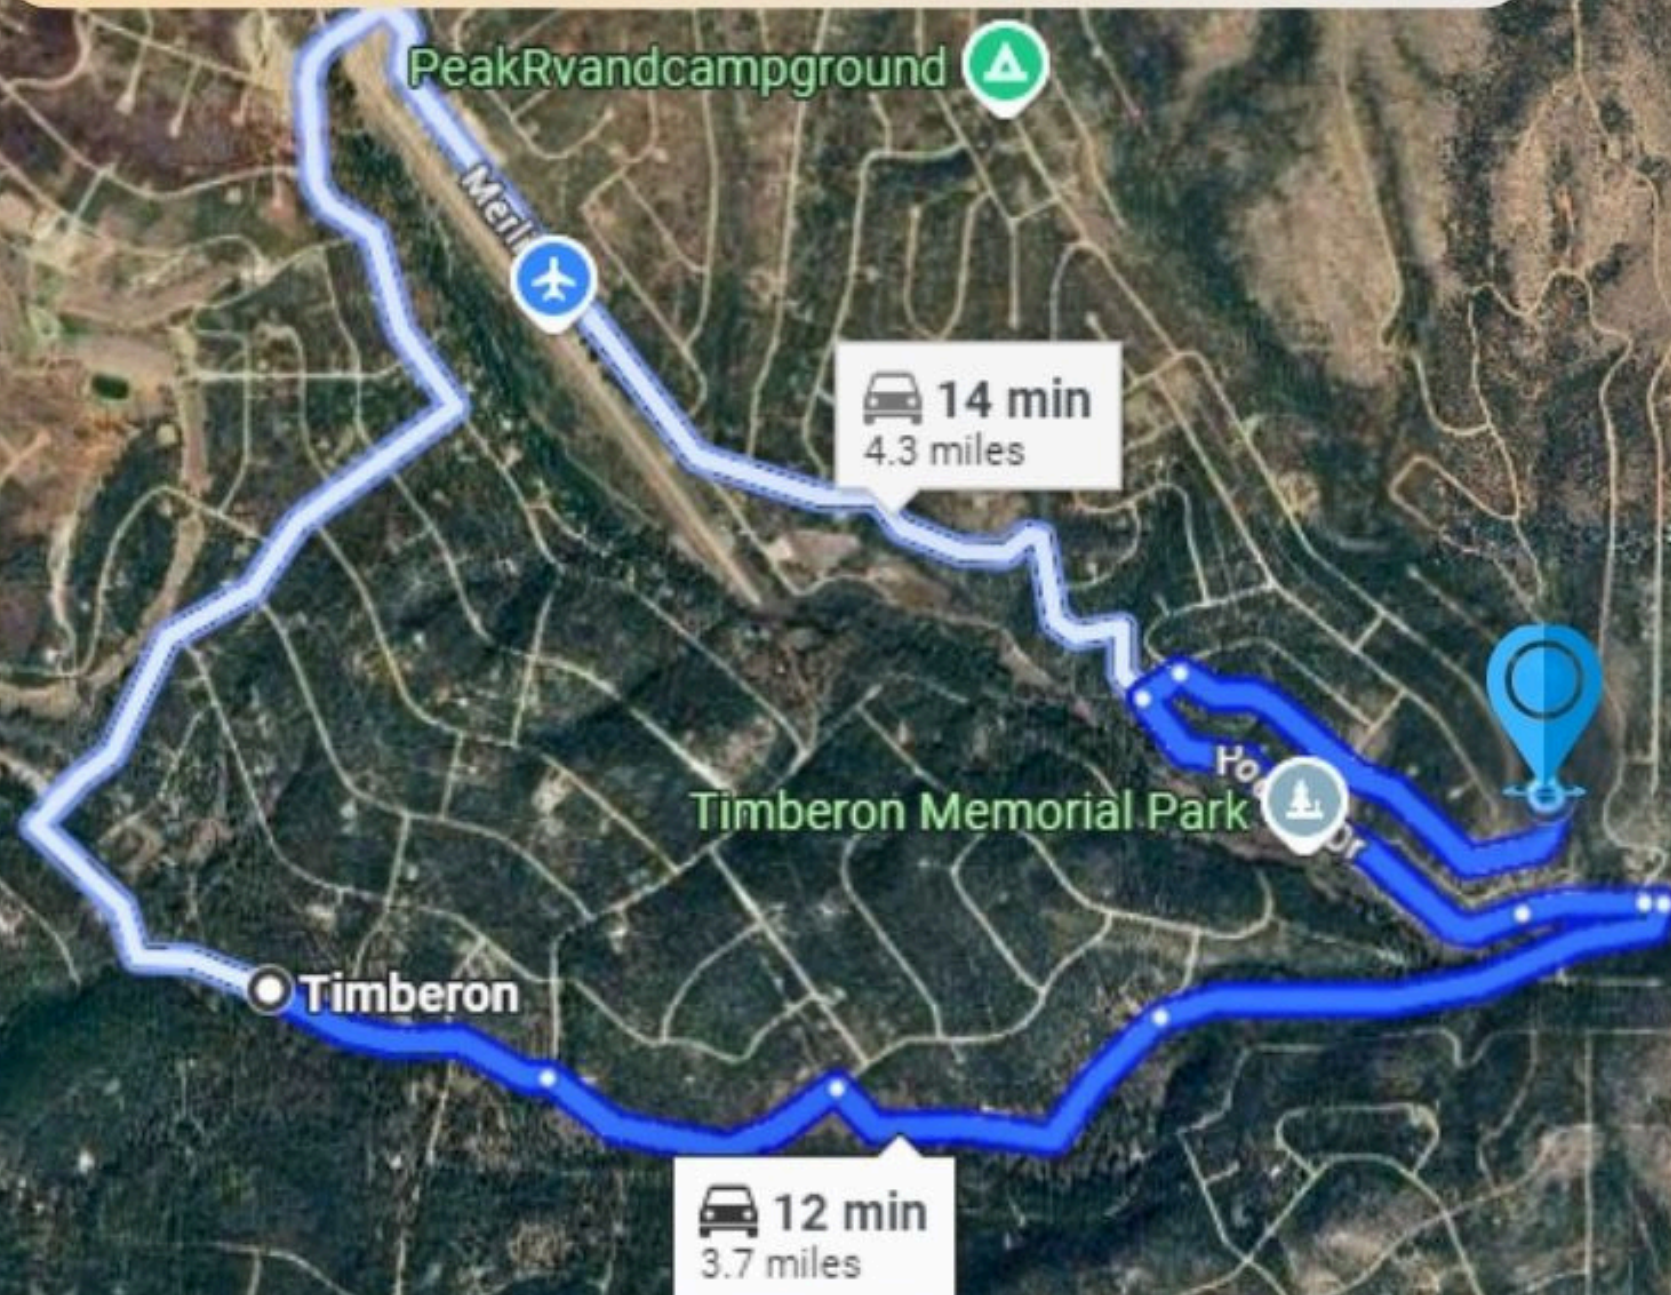

TOWN VIEW

Carrissa Lookout 

Timberon Memorial Park

Timberon

 **Property**

Culp Canyon
Wilderness
Study Area

COUNTY VIEW

Property

KEY ACCESS ROUTES

The  property is located on along Trout Dr, with access from 2-4 Sunspot Highway.

DRIVING DIRECTIONS

Start on Ruby Dr, then take Tres Marias Dr to Sacramento Hoover Rd for 2.2 miles (about 6 minutes). Continue on Hoover Dr for 0.9 miles, then turn onto Marlin Dr. Follow the road until you reach Trout Dr. The  property is on the right.

STATE VIEW

 **Property**