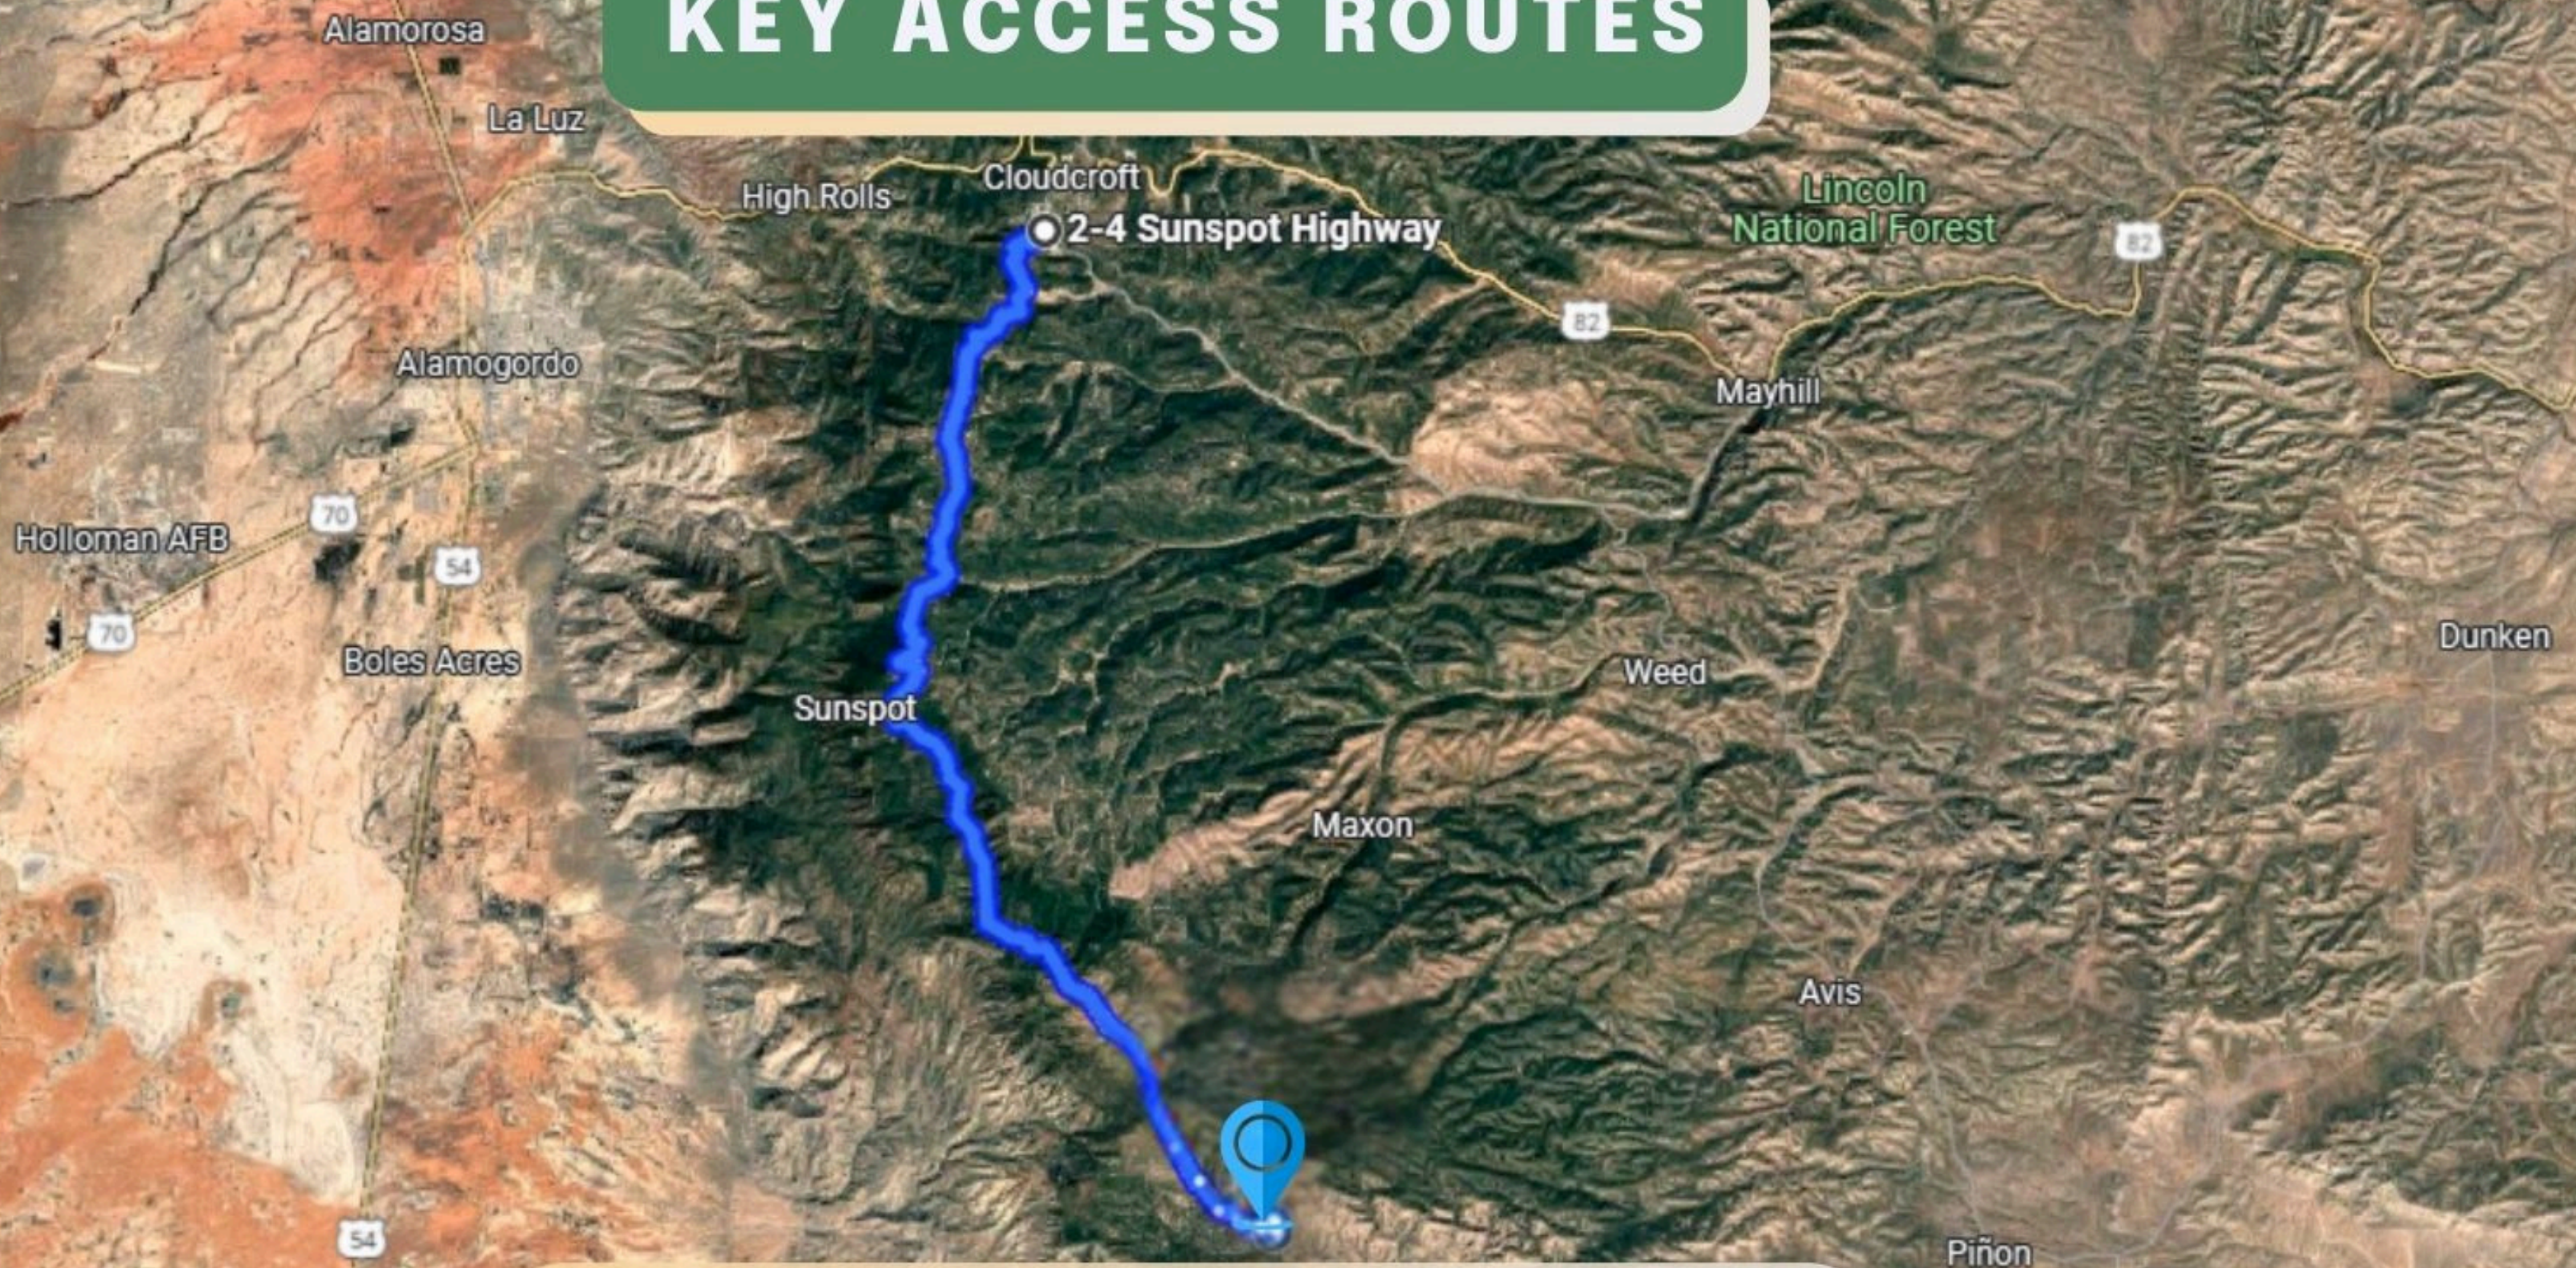

TOWN VIEW

Carrissa Lookout 

Timberon Memorial Park

Timberon

 **Property**

Culp Canyon
Wilderness
Study Area

COUNTY VIEW

Property

KEY ACCESS ROUTES

The  property is located on along Trout Dr, with access from 2-4 Sunspot Highway.

DRIVING DIRECTIONS

Start on Ruby Dr, then take Tres Marias Dr to Sacramento Hoover Rd for 2.2 miles (about 6 minutes). Continue on Hoover Dr for 0.9 miles, then turn onto Marlin Dr. Follow the road until you reach Trout Dr. The  property is on the right.

STATE VIEW

 **Property**